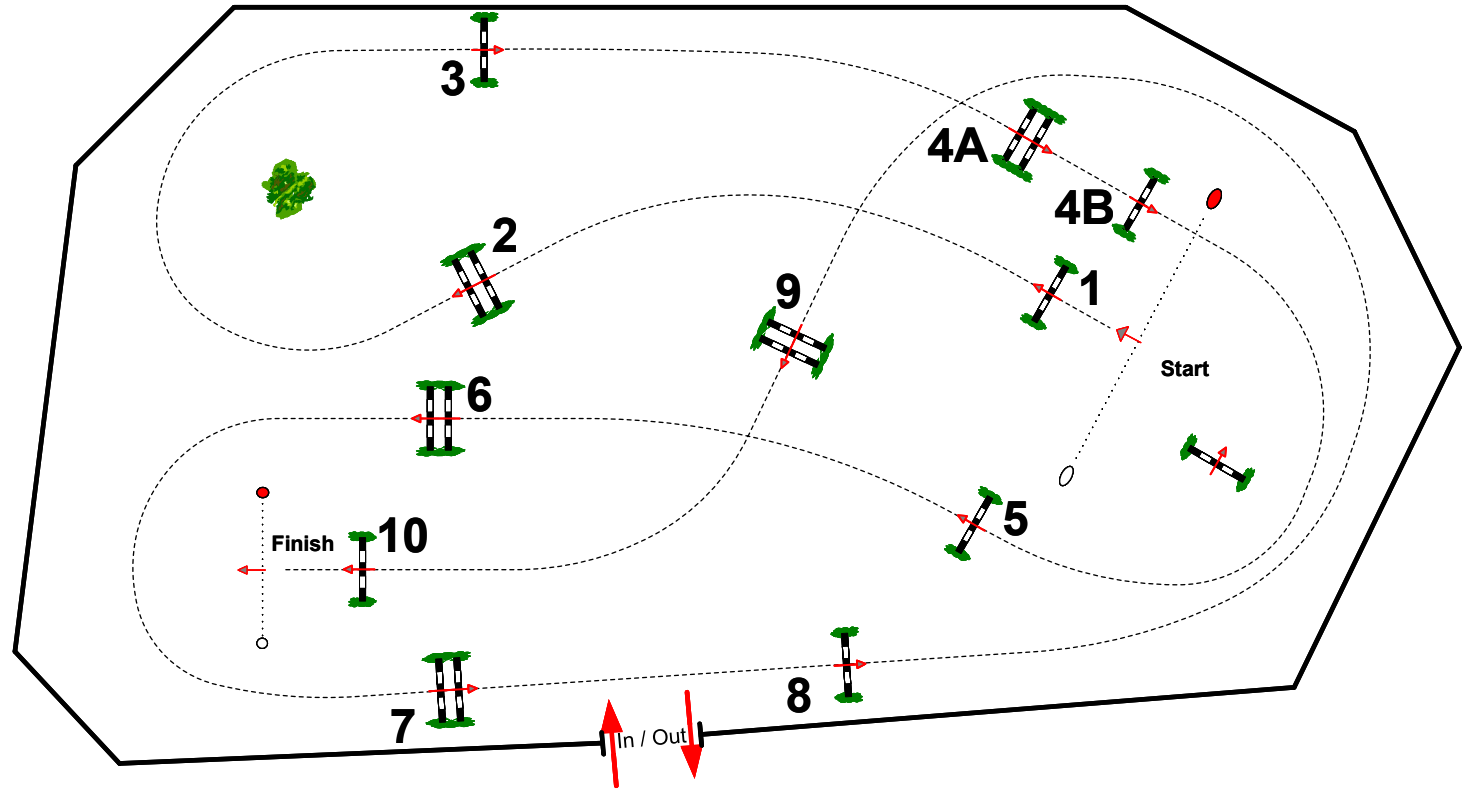

# Spruce Meadows "May Classic"

Competition No.: 112

Friends of the Meadows

Competition against the clock

May 7, 2026

3

Table: A  
 National RG:  
 FEI RG / Art. 220.2.1.1  
 Height: 1.00 m

Speed: 350 m/min

Length: 450 m  
 Time allowed: 78 sec  
 Time limit: 156 sec

Obstacles: 10  
 Efforts: 11  
 Penalty sec  
 Closed combination:

1st Jump-off:

Length: 0 m  
 Time allowed: 0 sec  
 Time limit: 0 sec

Course Designer:  
 Jedd Smith 

1:450