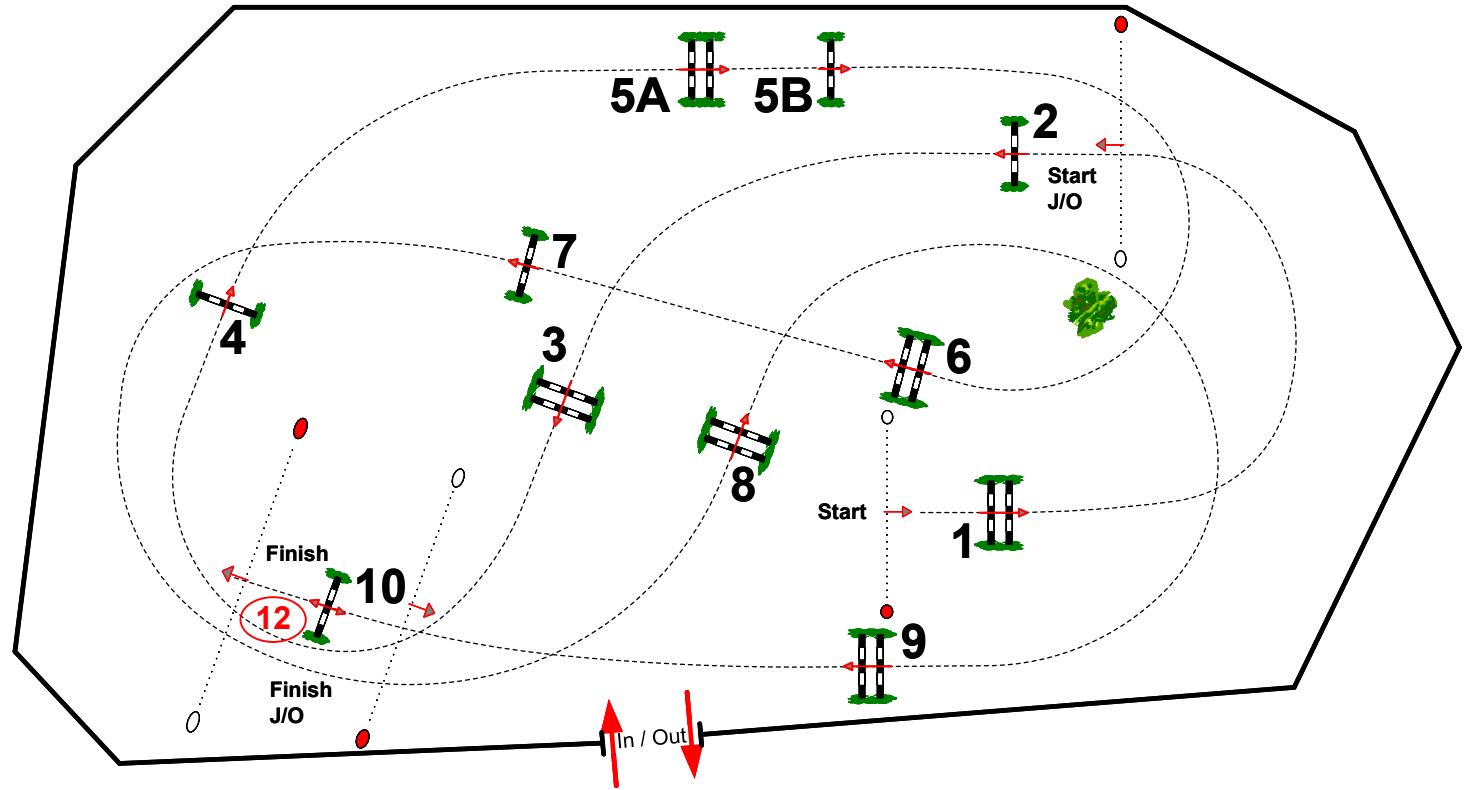

# Spruce Meadows "May Classic"

Competition No.: 109

Friends of the Meadows

Competition with one jump-off

May 9, 2026

2

Table: A  
 National RG:  
 FEI RG / Art. 220.2.1.2  
 Height: 0.90 m

Speed: 350 m/min

Length: 480 m  
 Time allowed: 83 sec  
 Time limit: 166 sec

Obstacles: 10  
 Efforts: 11  
 Penalty sec  
 Closed combination:

1st Jump-off:  
2,3,5AB,6,7,12  
 Length: 310 m  
 Time allowed: 54 sec  
 Time limit: 108 sec

Course Designer:  
 Jedd Smith 

1:450