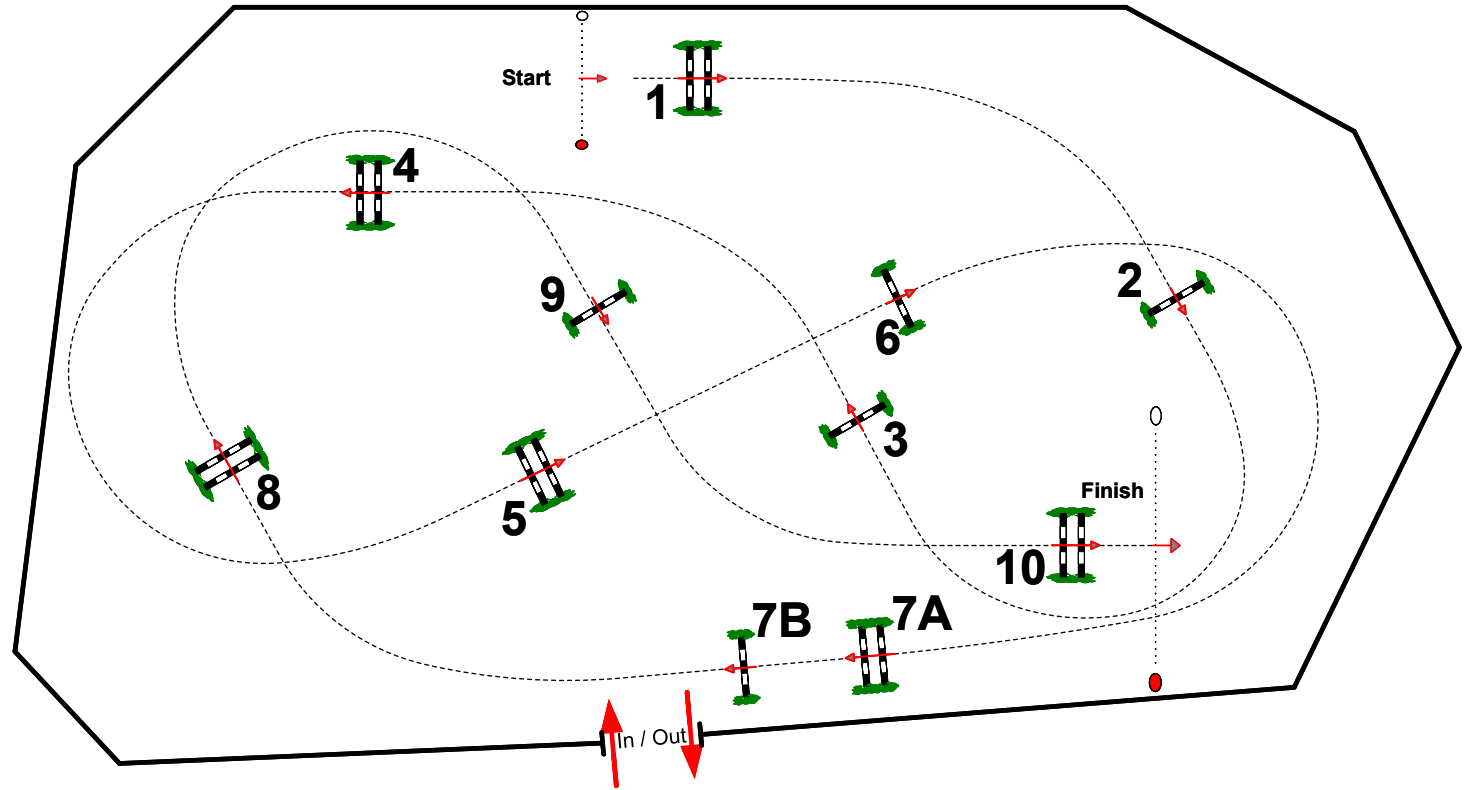

Spruce Meadows "May Classic"

Competition No.: 108

Friends of the Meadows

Competition against the clock

May 8, 2026

2

Table: A
 National RG:
 FEI RG / Art. 220.2.1.1
 Height: 0.90 m

Speed: 350 m/min

Length: 440 m
 Time allowed: 76 sec
 Time limit: 152 sec

Obstacles: 10
 Efforts: 11
 Penalty sec
 Closed combination:

1st Jump-off:

Length: 0 m
 Time allowed: 0 sec
 Time limit: 0 sec

Course Designer:
 Jedd Smith 

1:450