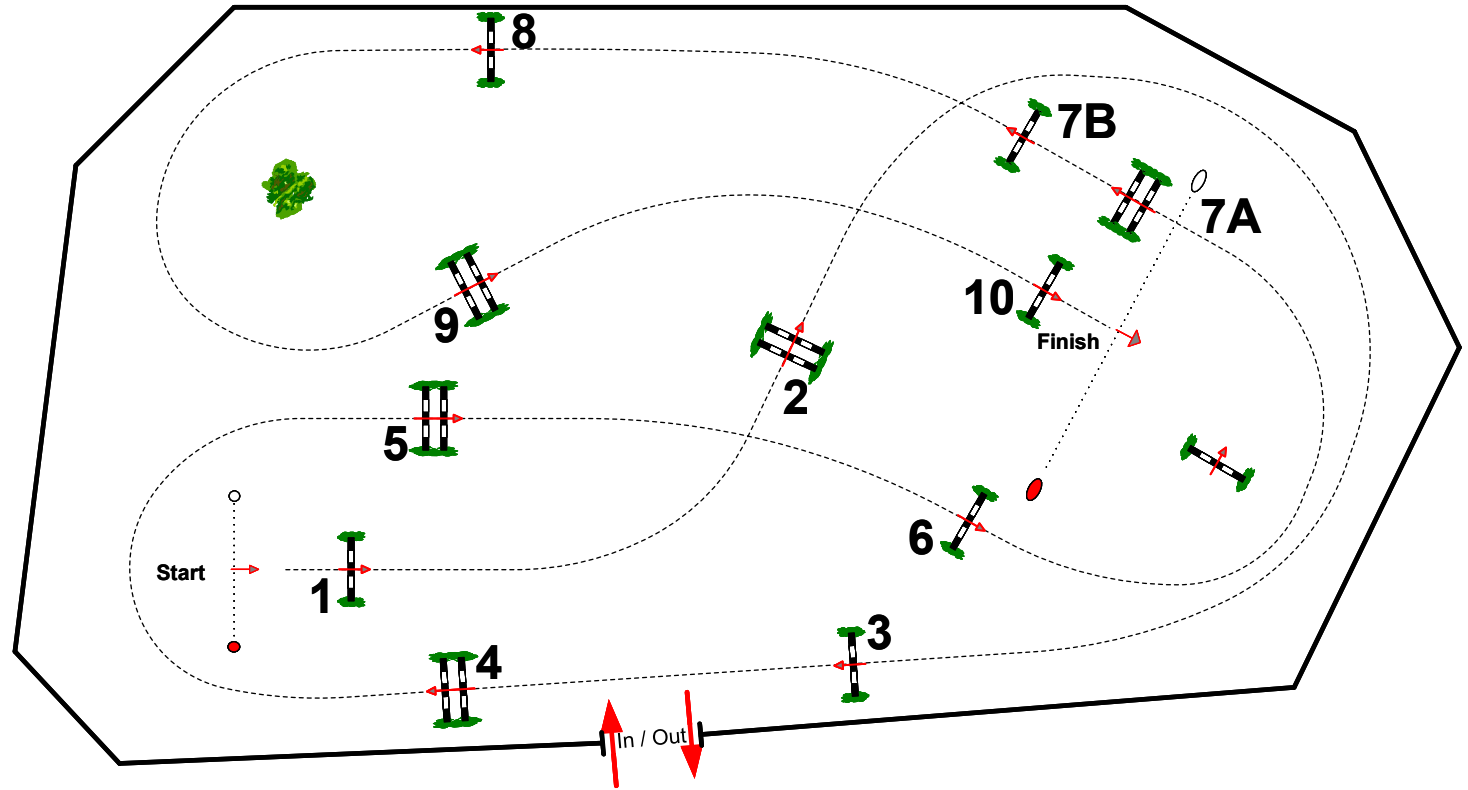

FEI RG / Art.

Height: 0.90 m

Speed: 350 m/min

Length: 470 m

Time allowed: 81 sec

Time limit: 162 sec

Optimum Time: 77 sec

Obstacles: 10

Efforts: 11

Penalty sec

Closed combination:

1st Jump-off:

Length: 0 m

Time allowed: 0 sec

Time limit: 0 sec

Course Designer:
Jedd Smith 