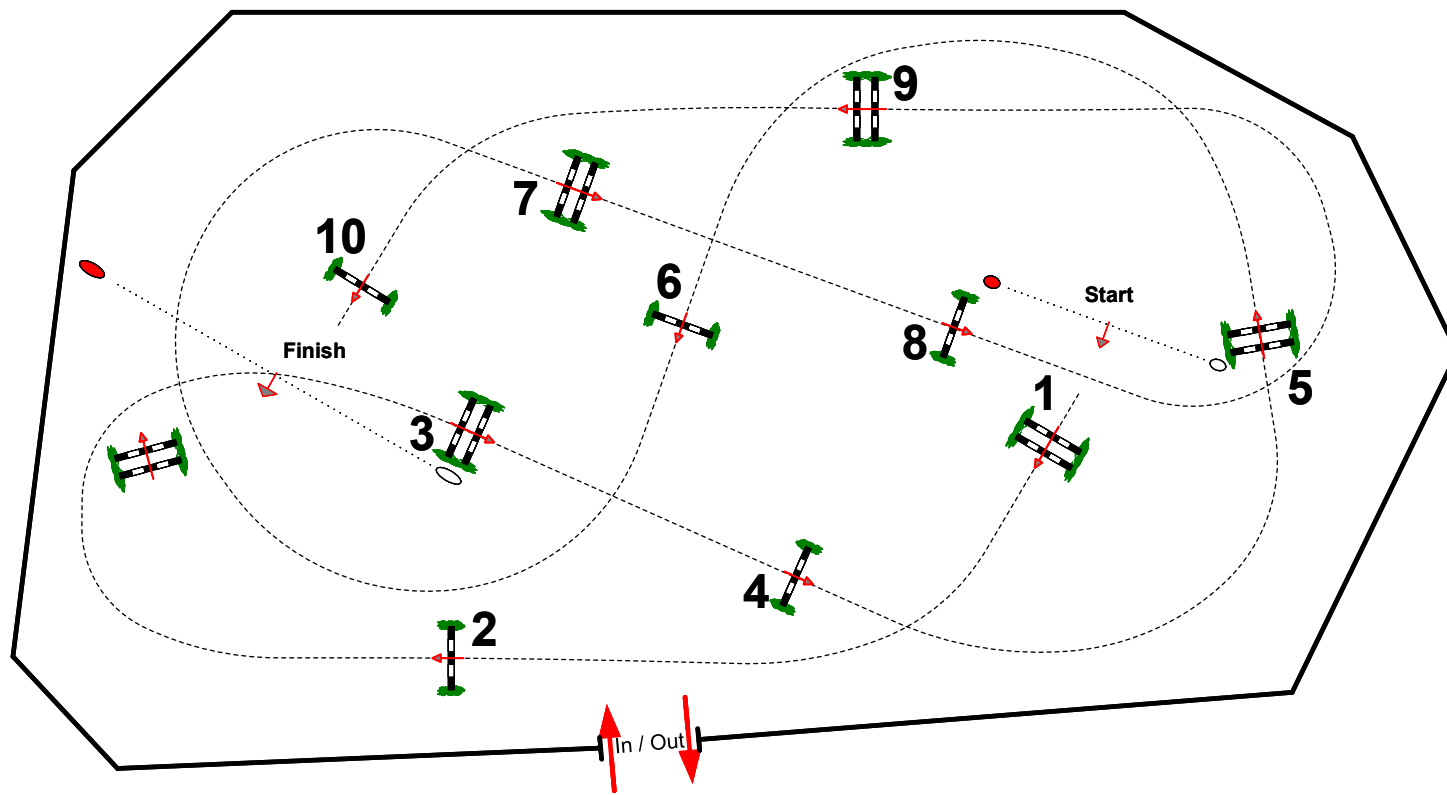

Spruce Meadows "May Classic"

Competition No.: 105

Friends of the Meadows

Competition against the clock

May 10, 2026

1

Table: A
 National RG:
 FEI RG / Art. 220.2.1.1
 Height: 0.80 m

Speed: 350 m/min

Length: 440 m
 Time allowed: 76 sec
 Time limit: 152 sec

Obstacles: 10
 Efforts: 10
 Penalty sec
 Closed combination:

1st Jump-off:

Length: 0 m
 Time allowed: 0 sec
 Time limit: 0 sec

Course Designer:
 Jedd Smith 

1:450