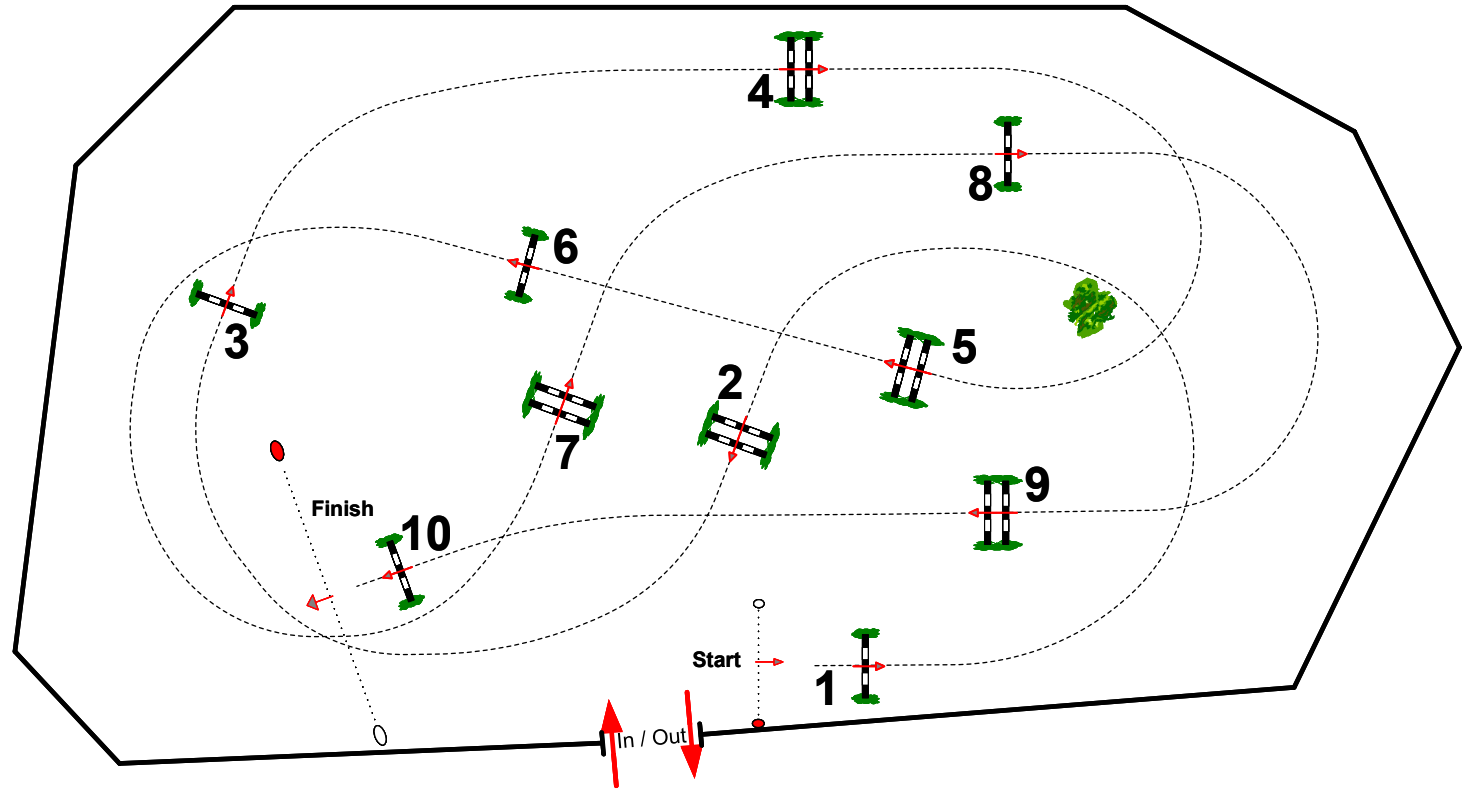

# Spruce Meadows "May Classic"

Competition No.: 104

Friends of the Meadows

Competition against the clock

May 9, 2026

1

Table: A  
 National RG:  
 FEI RG / Art. 220.2.1.1  
 Height: 0.80 m

Speed: 350 m/min

Length: 480 m  
 Time allowed: 83 sec  
 Time limit: 166 sec

Obstacles: 10  
 Efforts: 10  
 Penalty sec  
 Closed combination:

1st Jump-off:

Length: 0 m  
 Time allowed: 0 sec  
 Time limit: 0 sec

Course Designer:  
 Jedd Smith 

1:450