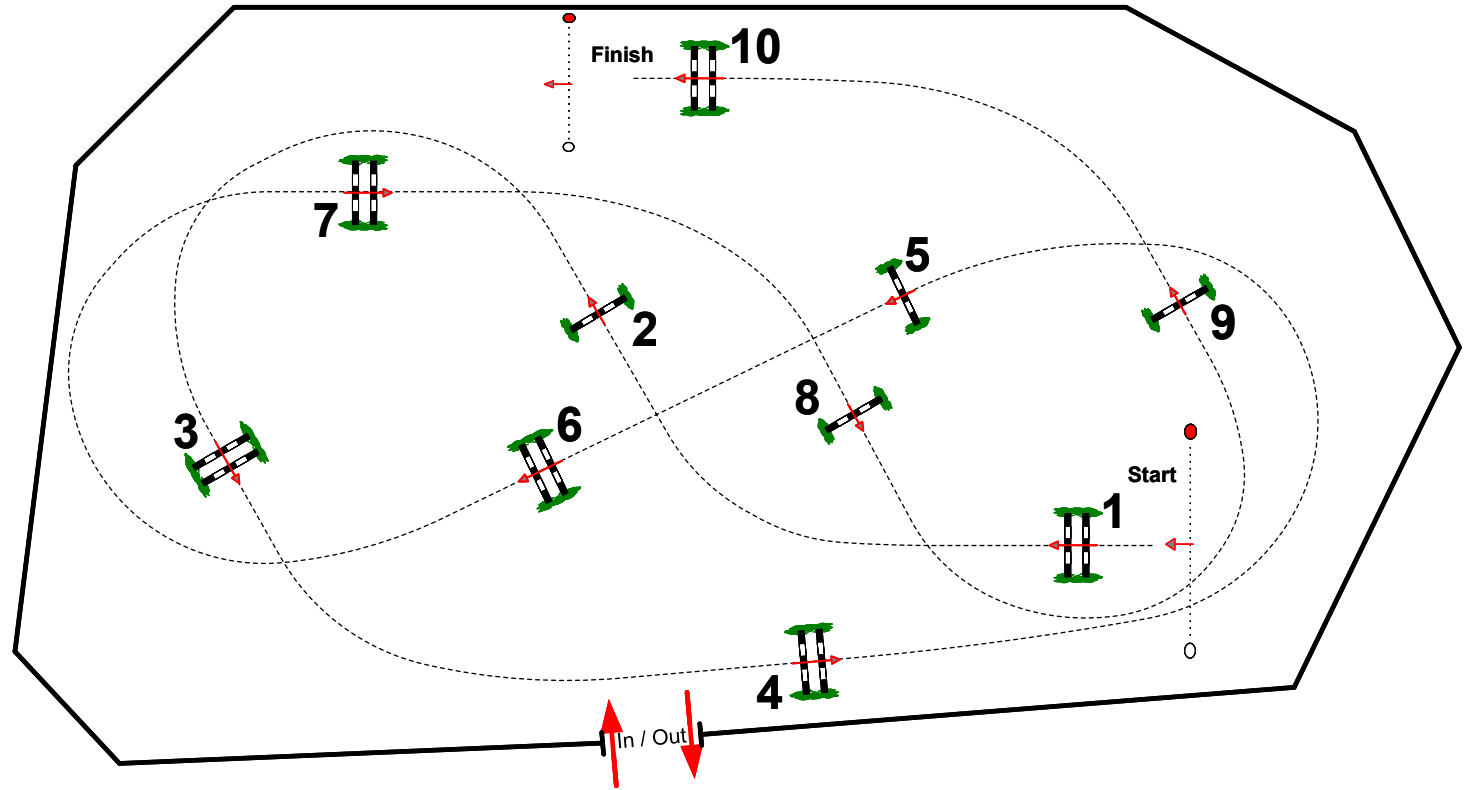

Spruce Meadows "May Classic"

Competition No.: 103

Friends of the Meadows

Competition against the clock

May 8, 2026

1

Table: A
 National RG:
 FEI RG / Art. 220.2.1.1
 Height: 0.80 m

Speed: 350 m/min

Length: 440 m
 Time allowed: 76 sec
 Time limit: 152 sec

Obstacles: 10
 Efforts: 10
 Penalty sec
 Closed combination:

1st Jump-off:

Length: 0 m
 Time allowed: 0 sec
 Time limit: 0 sec

Course Designer:
 Jedd Smith 

1:450