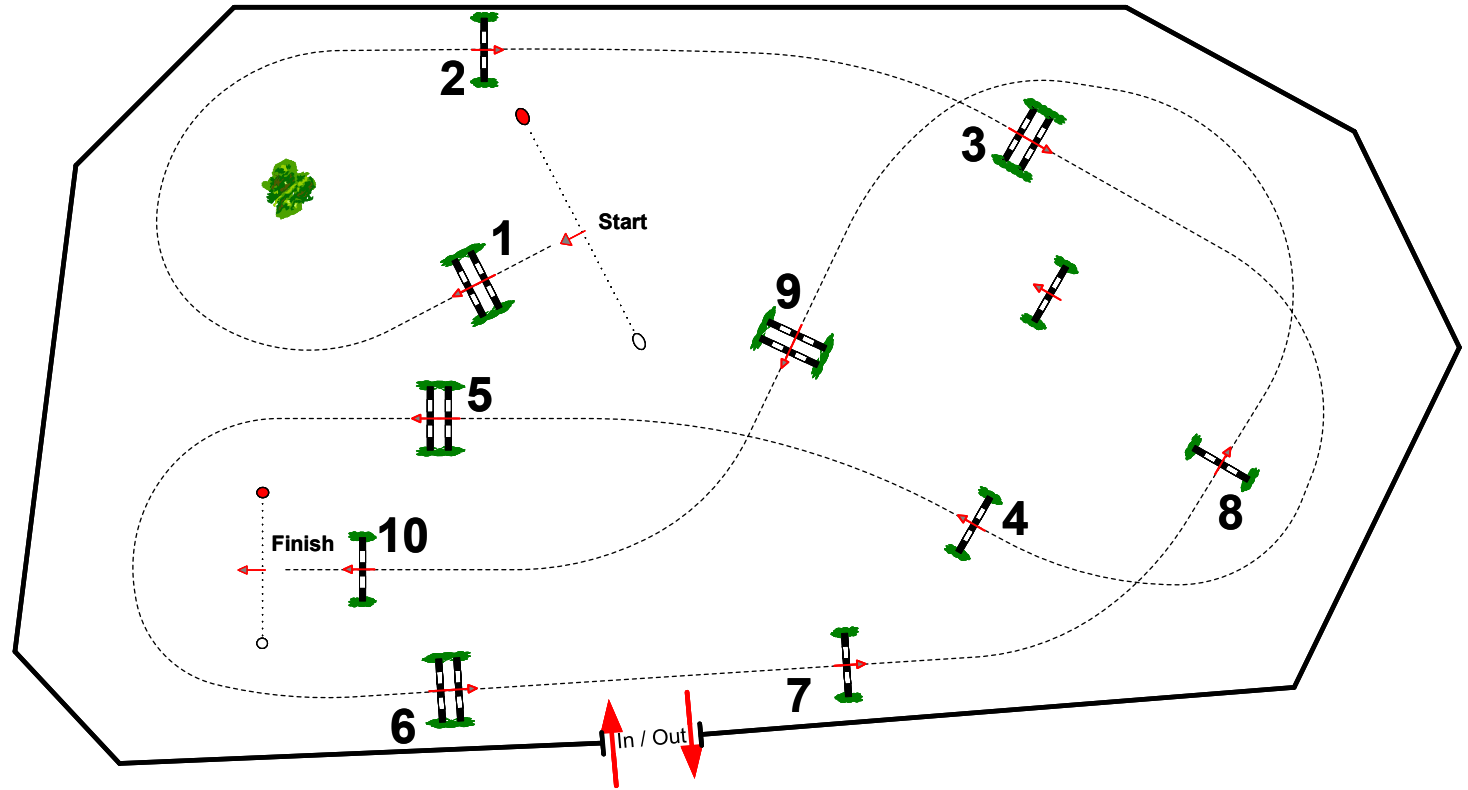

FEI RG / Art.

Height: 0.80 m

Speed: 350 m/min

Length: 430 m

Time allowed: 74 sec

Time limit: 148 sec

Optimum Time: 70 sec

Obstacles: 10

Efforts: 10

Penalty sec

Closed combination:

1st Jump-off:

Length: 0 m

Time allowed: 0 sec

Time limit: 0 sec

Course Designer:  
Jedd Smith 