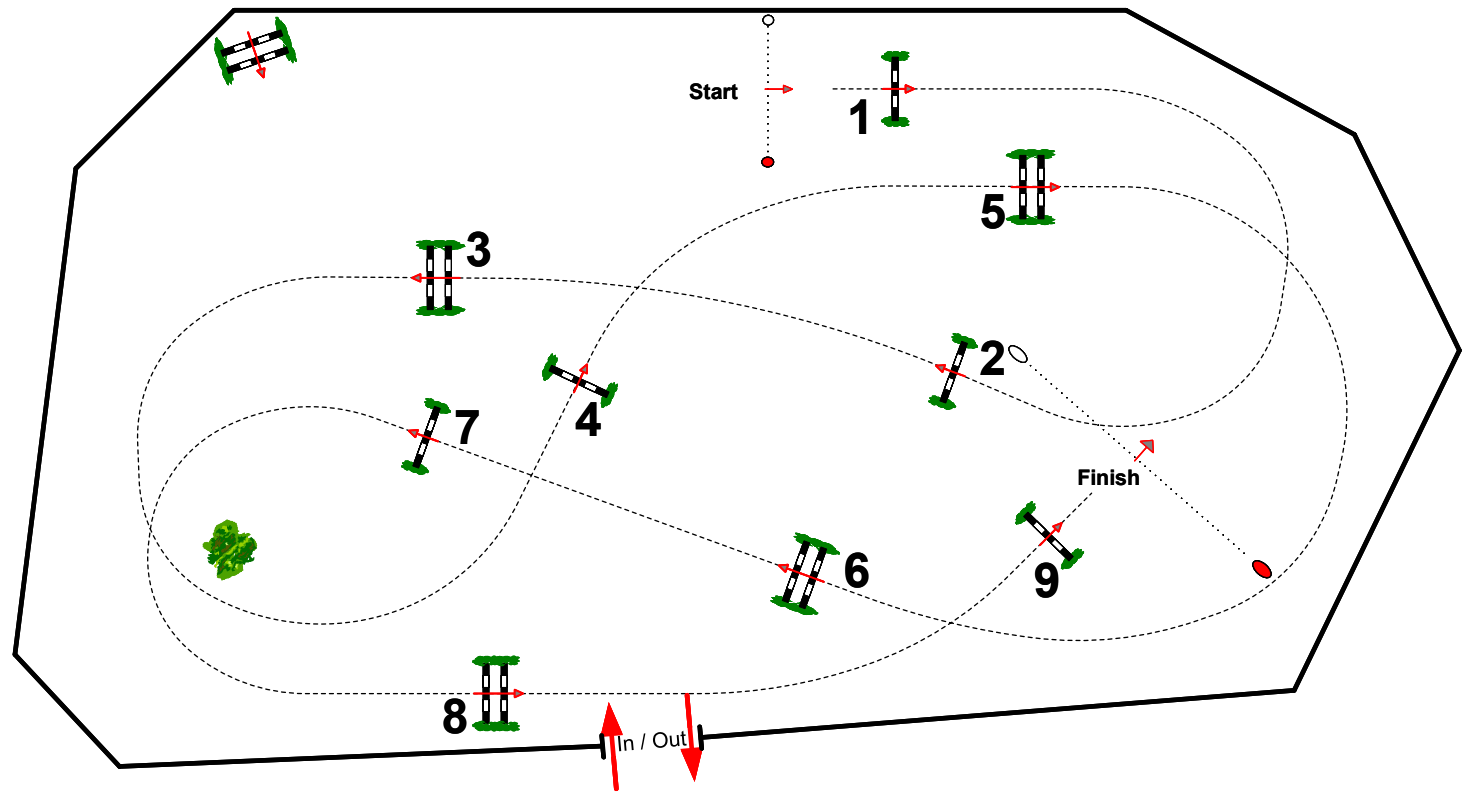

Spruce Meadows "May Classic"

Competition No.: 101

Clear Round Jumpers

Competition against the clock

May 6, 2026

1

Table: A
National RG:
FEI RG / Art. 238.2.1
Height: 0.80 m

Speed: 350 m/min
Length: 410 m
Time allowed: 71 sec
Time limit: 142 sec

Obstacles: 9
Efforts: 9
Penalty sec
Closed combination:

1st Jump-off:

Length: 0 m
Time allowed: 0 sec
Time limit: 0 sec

Course Designer:
Jedd Smith 

1:450