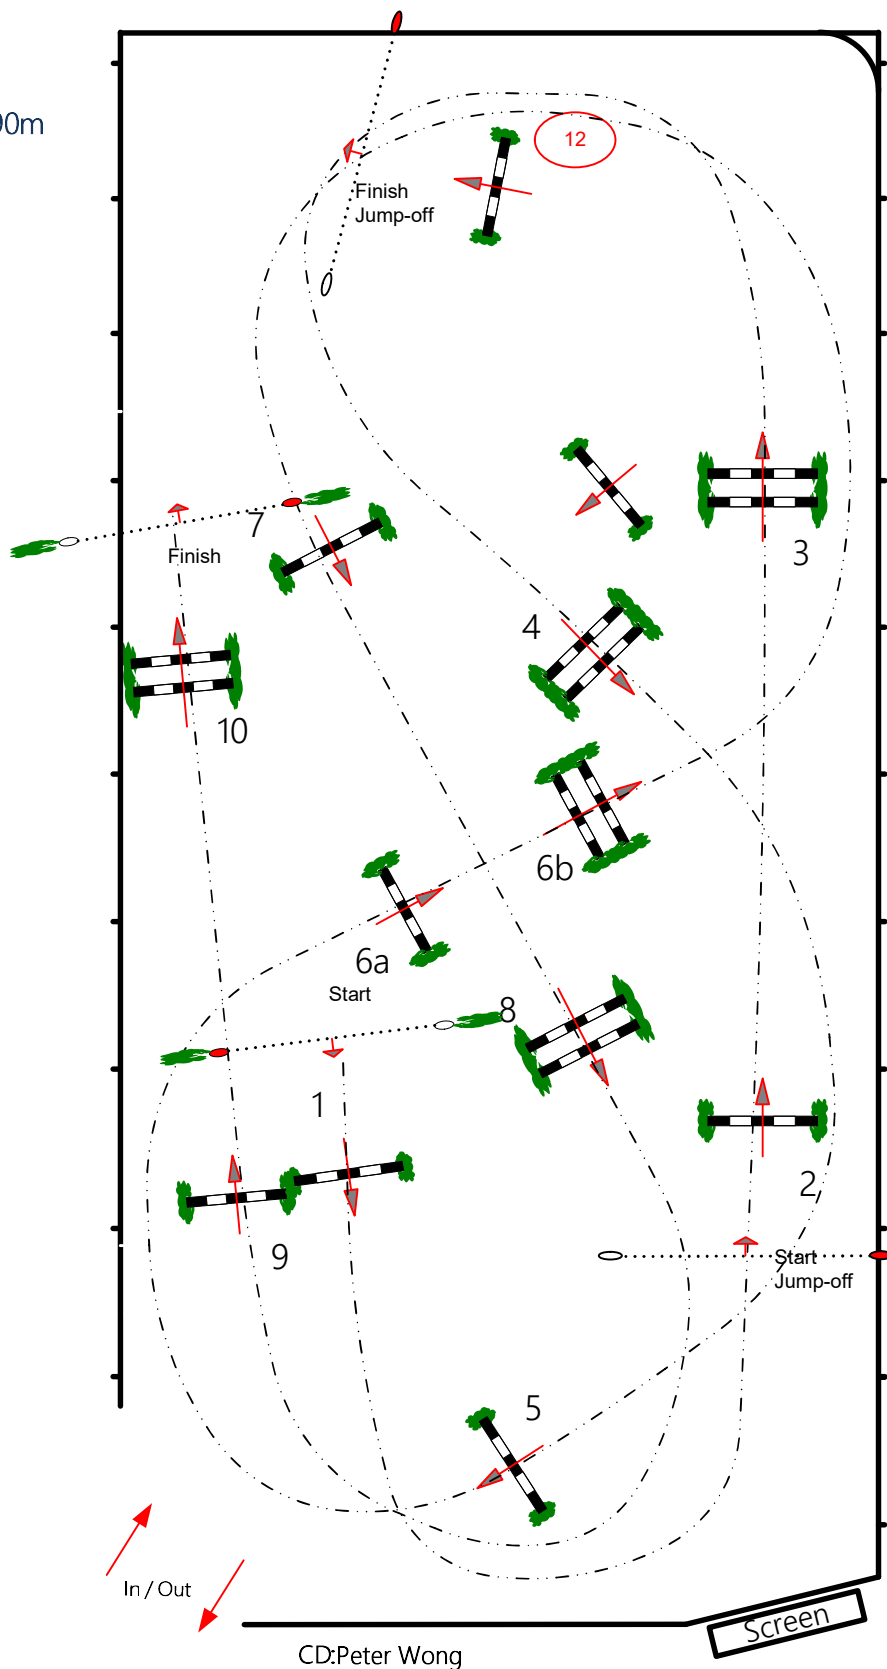

# Spruce Meadows Winter Farewell

Competition No.: 207

Friends of the Meadows Jumper - 0.90m

Competition with one jump-off

March 8, 2026

Table: A

National RG:

FEI RG / Art. 220.2.1.2

Height: 0.90 m

Speed: 350 m/min

Length: 400 m

Time allowed: 69 sec

Time limit: 138 sec

Obstacles: 10

Efforts: 11

Penalty sec

Closed combination:

1st Jump-off:

2, 3, 7, 8, 6a, 6b, 12

Length: 280 m

Time allowed: 48 sec

Time limit: 96 sec

2

CD:Peter Wong