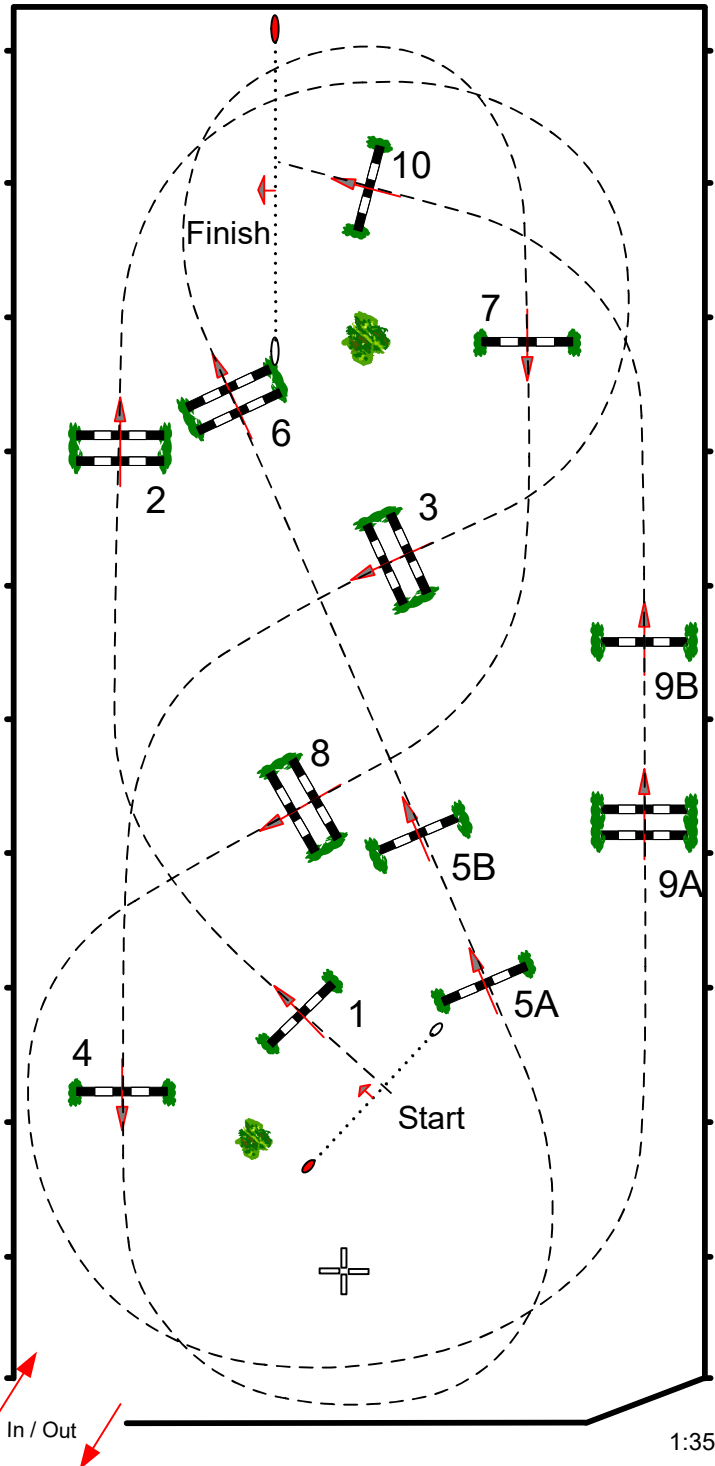

Height: 1.00 m

Speed: 350 m/min

Length: 350 m

Time allowed: 60 sec

Time limit: 120 sec

Obstacles: 10

Efforts: 12

Penalty sec

Closed combination:

1st Jump-off:

Length: 0 m

Time allowed: 0 sec

Time limit: 0 sec

Course Design : Joey Rycroft

5

1:350