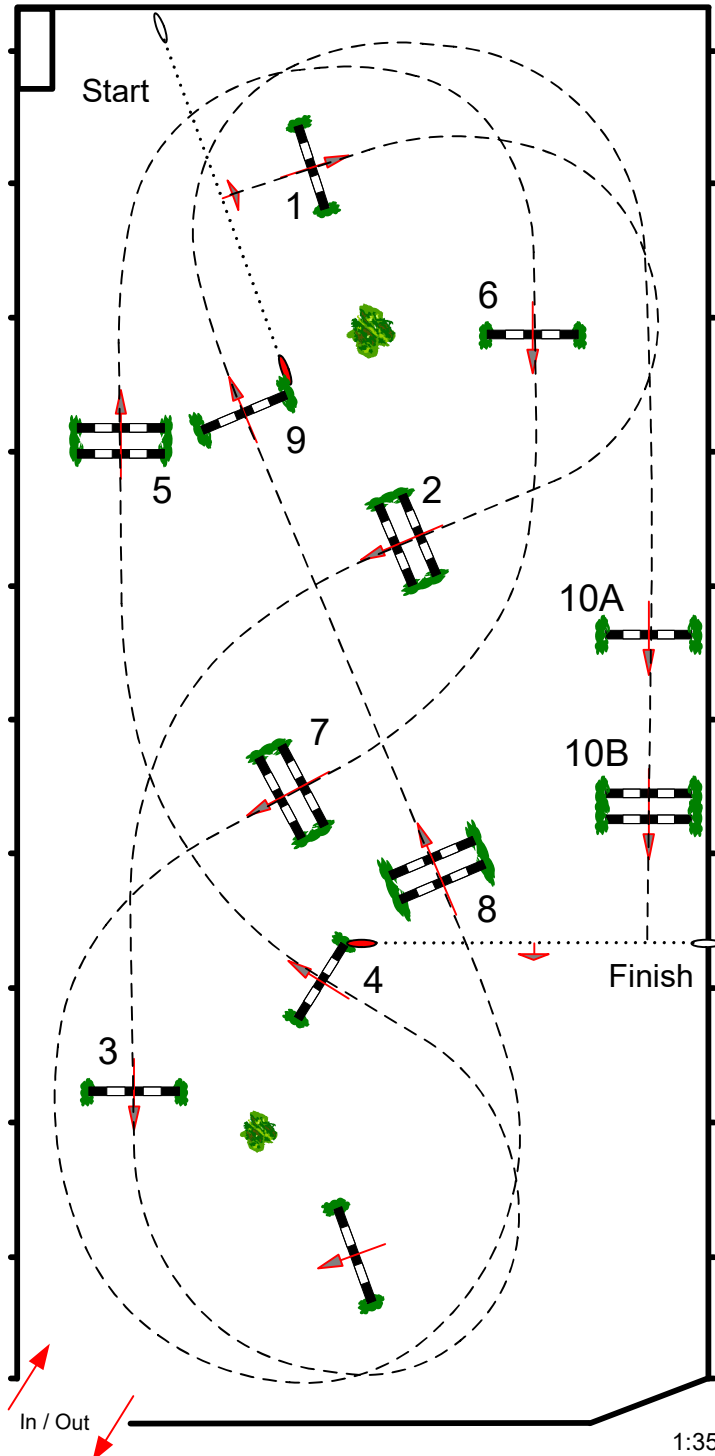

Spruce Meadows

Feb Classic

Competition No.: 108

Friends Of The Meadows Jumper

Optimum Time Competition

February 21, 2026

Table: A
 National RG: G612
 FEI RG / Art.
 Height: .90 m

Speed: 350 m/min

Length: 380 m
 Time allowed: 66 sec
 Time limit: 132 sec
 Optimum Time: 62 sec

Obstacles: 10
 Efforts: 11
 Penalty sec
 Closed combination:

1st Jump-off:

Length: 0 m
 Time allowed: 0 sec
 Time limit: 0 sec

Course Design : Joey Rycroft

3

1:350