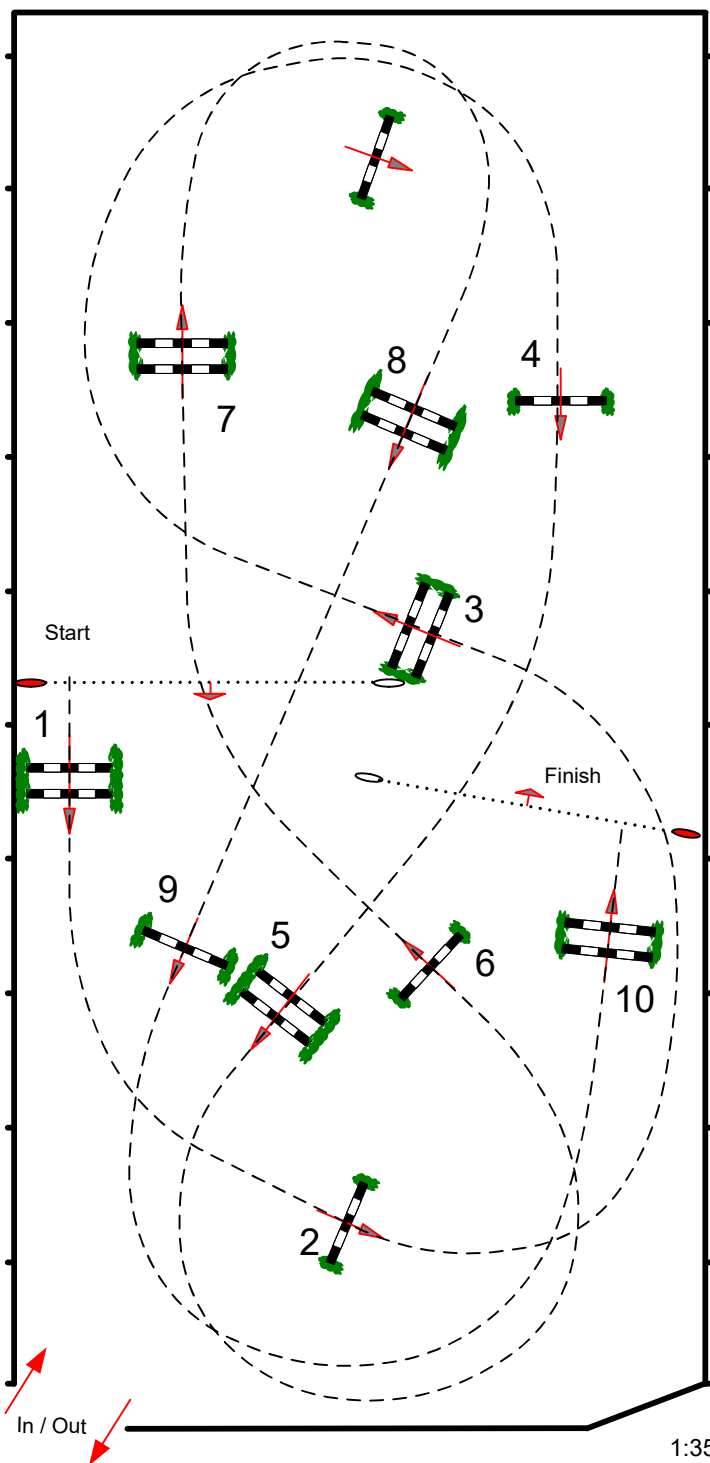

FEI RG / Art. 220.2.1.1

Height: .80 m

Speed: 350 m/min

Length: 390 m

Time allowed: 67 sec

Time limit: 134 sec

Obstacles: 10

Efforts: 10

Penalty sec

Closed combination:

1st Jump-off:

Length: 0 m

Time allowed: 0 sec

Time limit: 0 sec

Course Design : Joey Rycroft

1

1:350