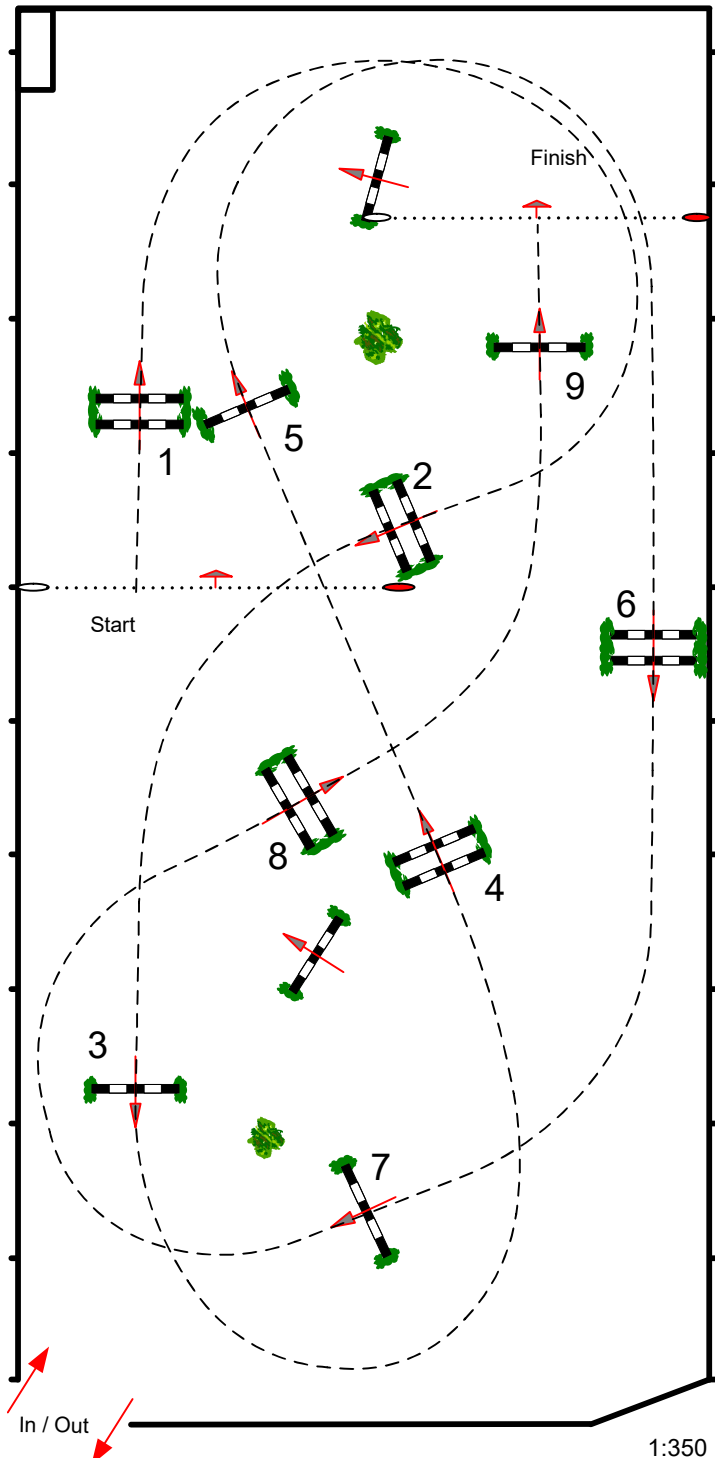

Height: .80 m

Speed: 350 m/min

Length: 350 m

Time allowed: 60 sec

Time limit: 120 sec

Obstacles: 9

Efforts: 9

Penalty sec

Closed combination:

1st Jump-off:

Length: 0 m

Time allowed: 0 sec

Time limit: 0 sec

Course Design : Joey Rycroft

1:350