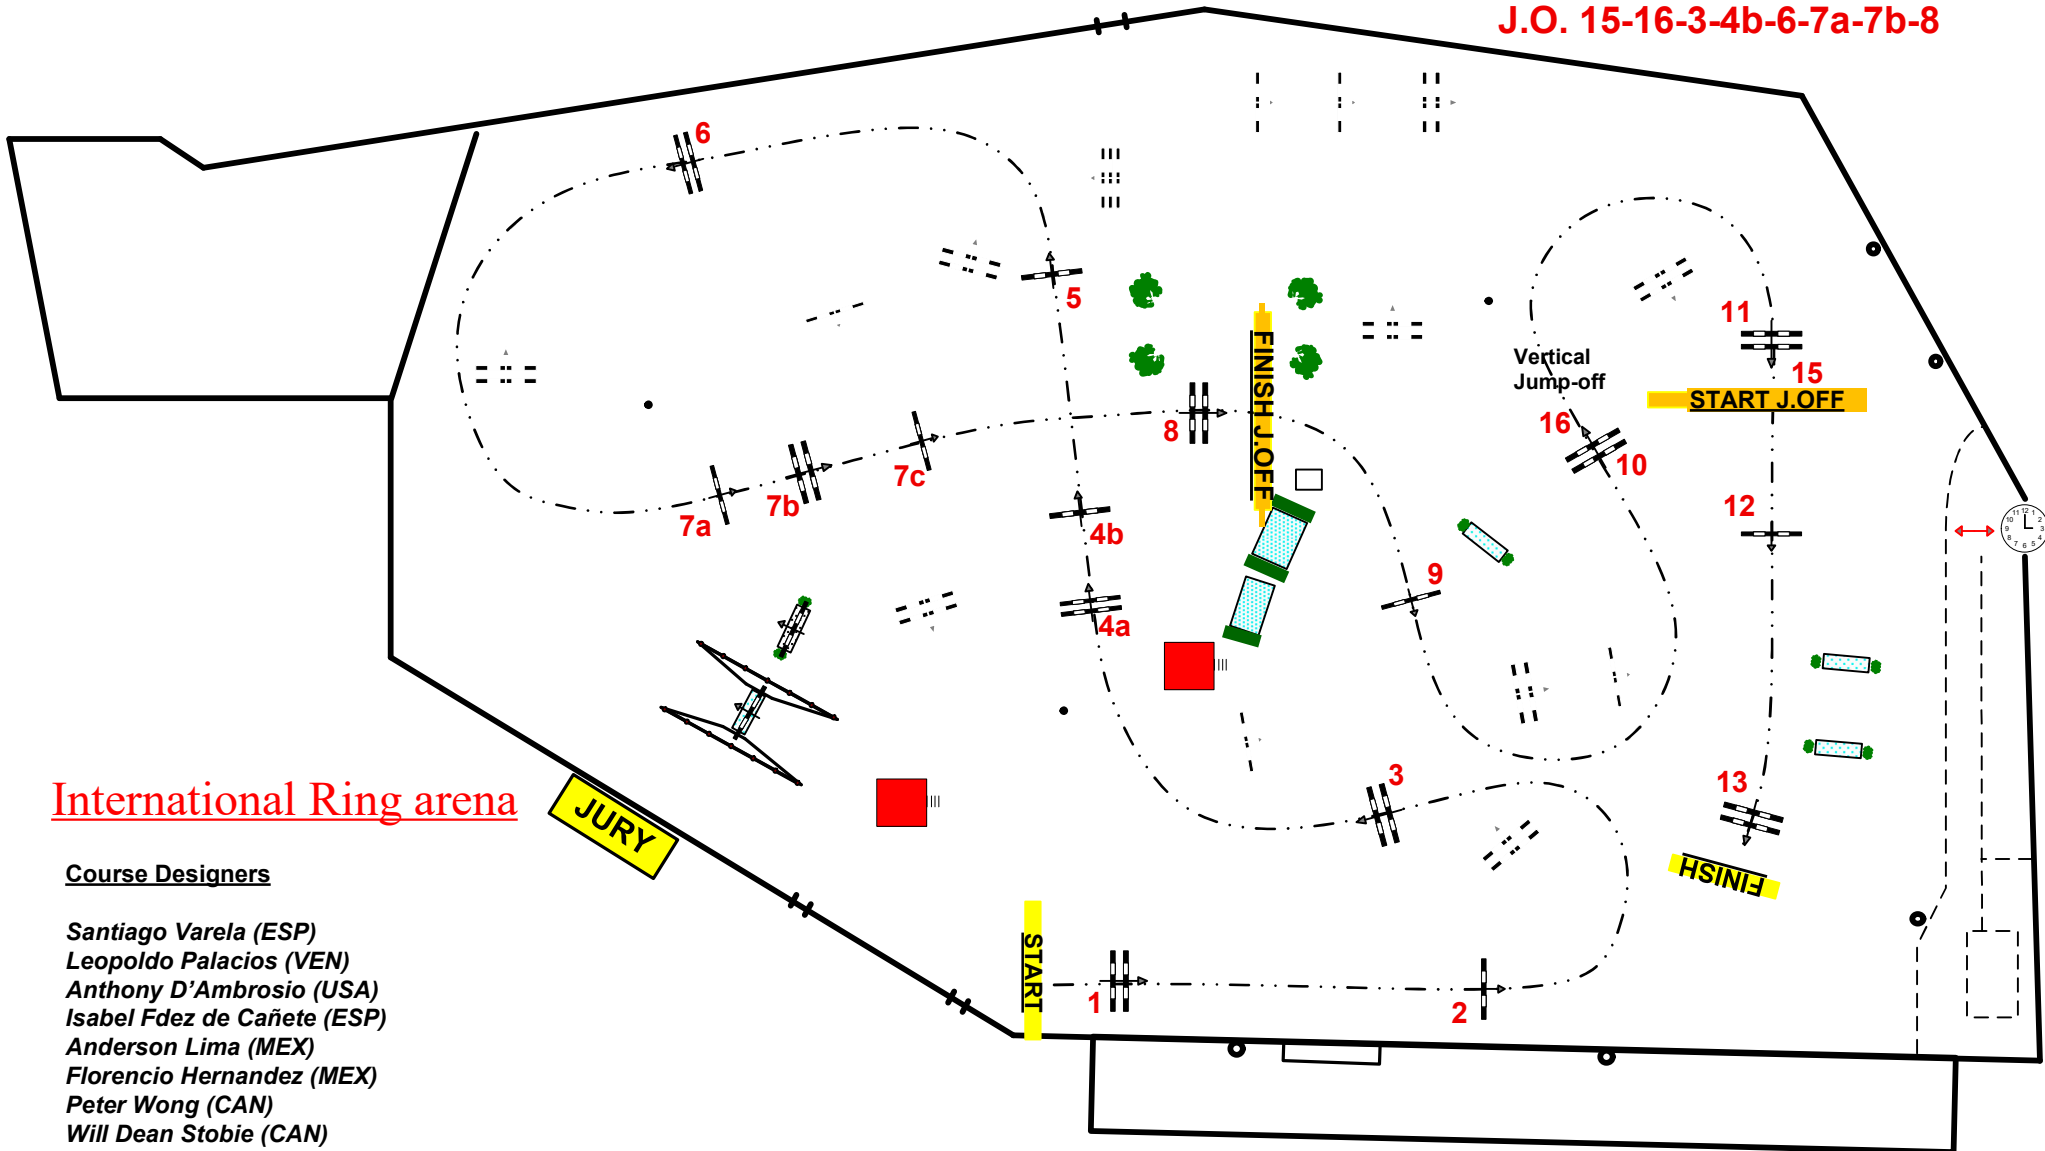

SPRUCE MEADOWS

CALGARY « North American »

01 July - 05 July 2026

Competition No.: 637 FRIENDS OF THE MEADOWS

Competition with one jump-off

Jueves 2 de Julio 2026

Table: A
National RG:
FEI RG / Art. 220.2.1.2
Height: 1.50 m

Speed: 400 m/min
Length: 560 m
Time allowed: 84 sec
Time limit: 168 sec

Obstacles: 13
Efforts: 16
Penalty sec:
Closed combination:

1st Jump-off: 15-16-3-4b-6-7a-7b-8
Length: 300 m
Time allowed: 45 sec
Time limit: 90 sec

J.O. 15-16-3-4b-6-7a-7b-8

International Ring arena

Course Designers

- Santiago Varela (ESP)
- Leopoldo Palacios (VEN)
- Anthony D'Ambrosio (USA)
- Isabel Fdez de Cañete (ESP)
- Anderson Lima (MEX)
- Florencio Hernandez (MEX)
- Peter Wong (CAN)
- Will Dean Stobie (CAN)