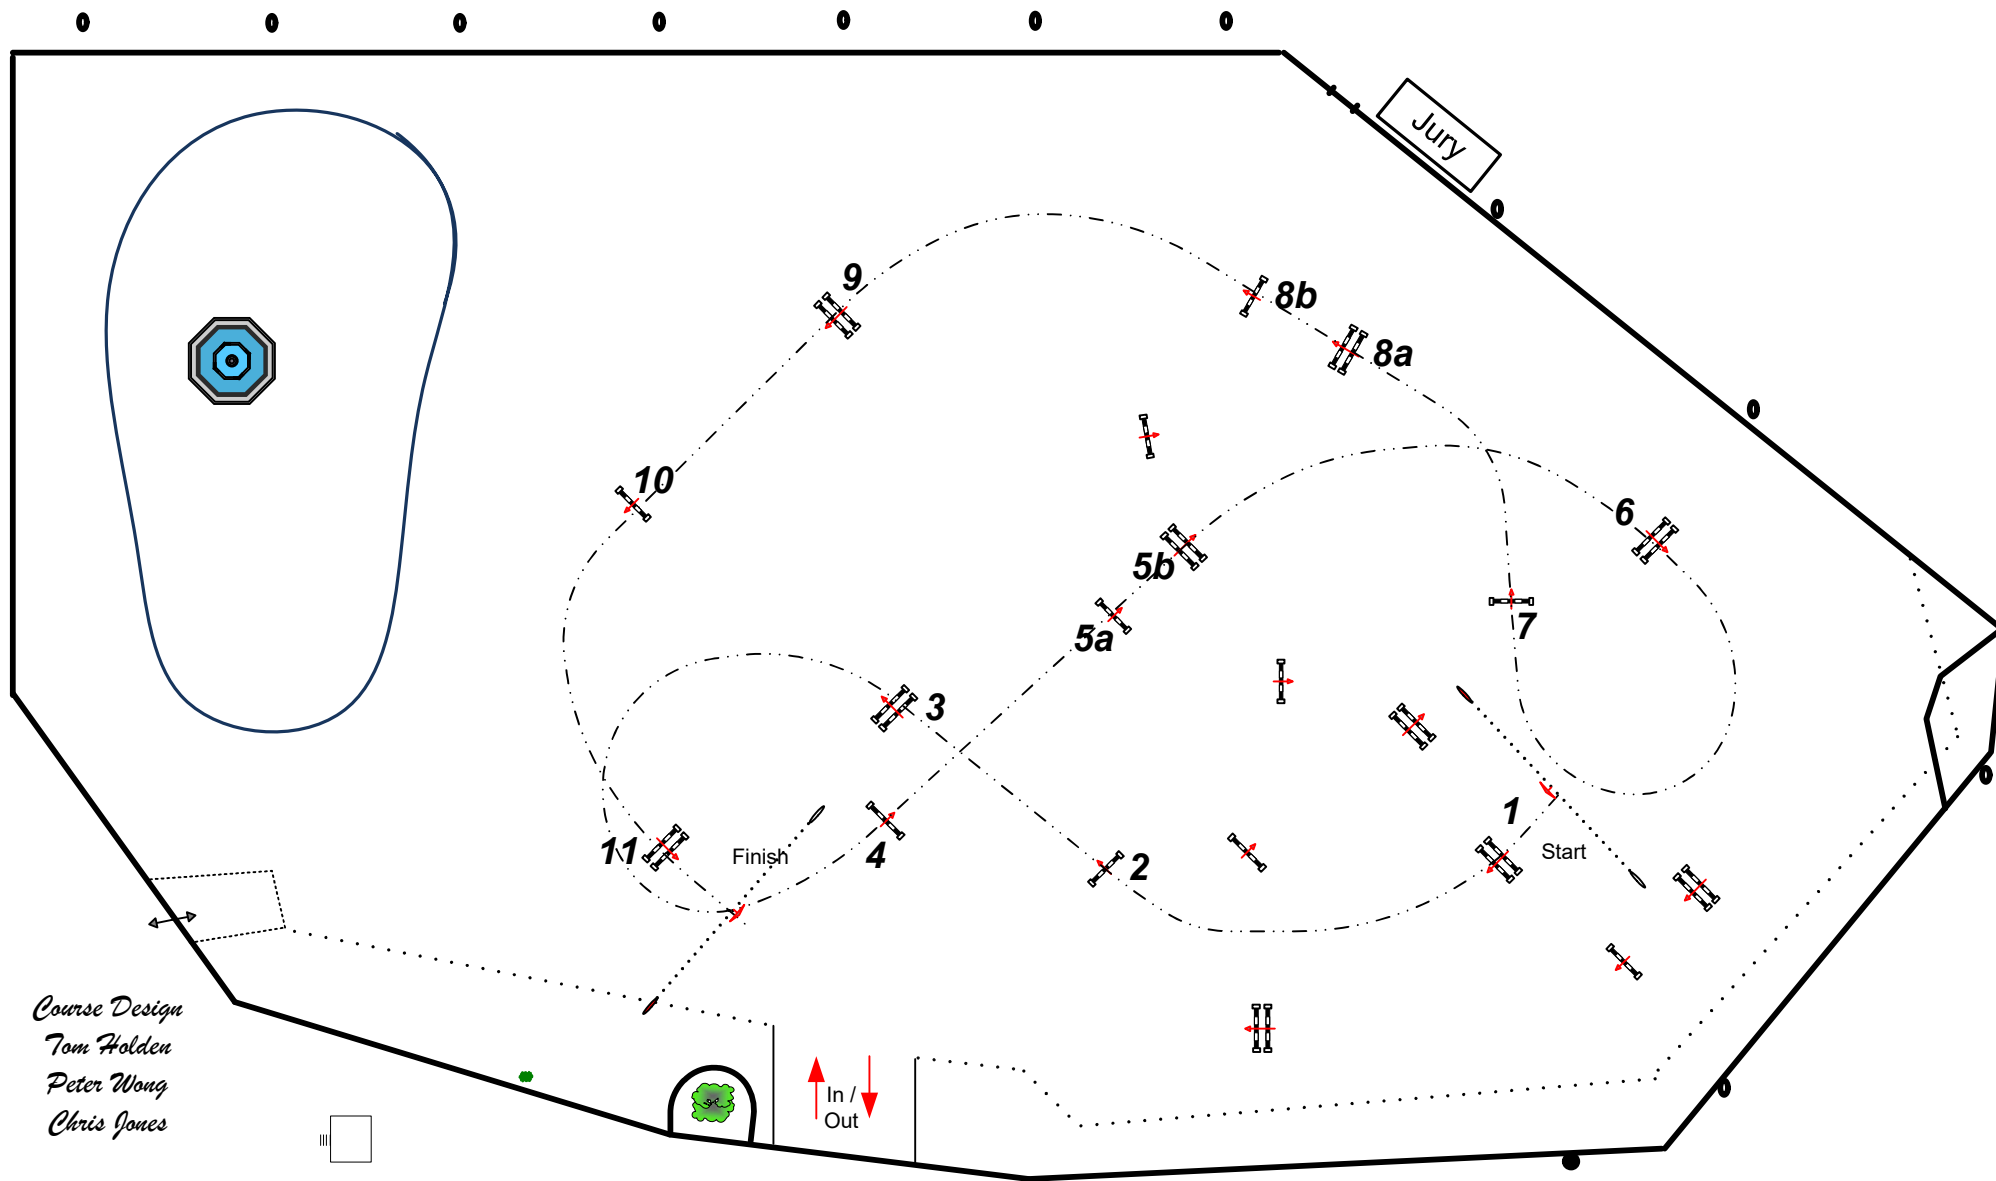

Obstacles: 11

1st Jump-off: No

National RG:

Length: 0 m

Efforts: 13

Length: 0 m

FEI RG / Art. 220.2.1.1

Time allowed: 0 sec

Penalty sec:

Time allowed: 0 sec

Height: 1.40 m

Time limit: 0 sec

Closed combination:

Time limit: 0 sec

Course Design
Tom Holden
Peter Wong
Chris Jones