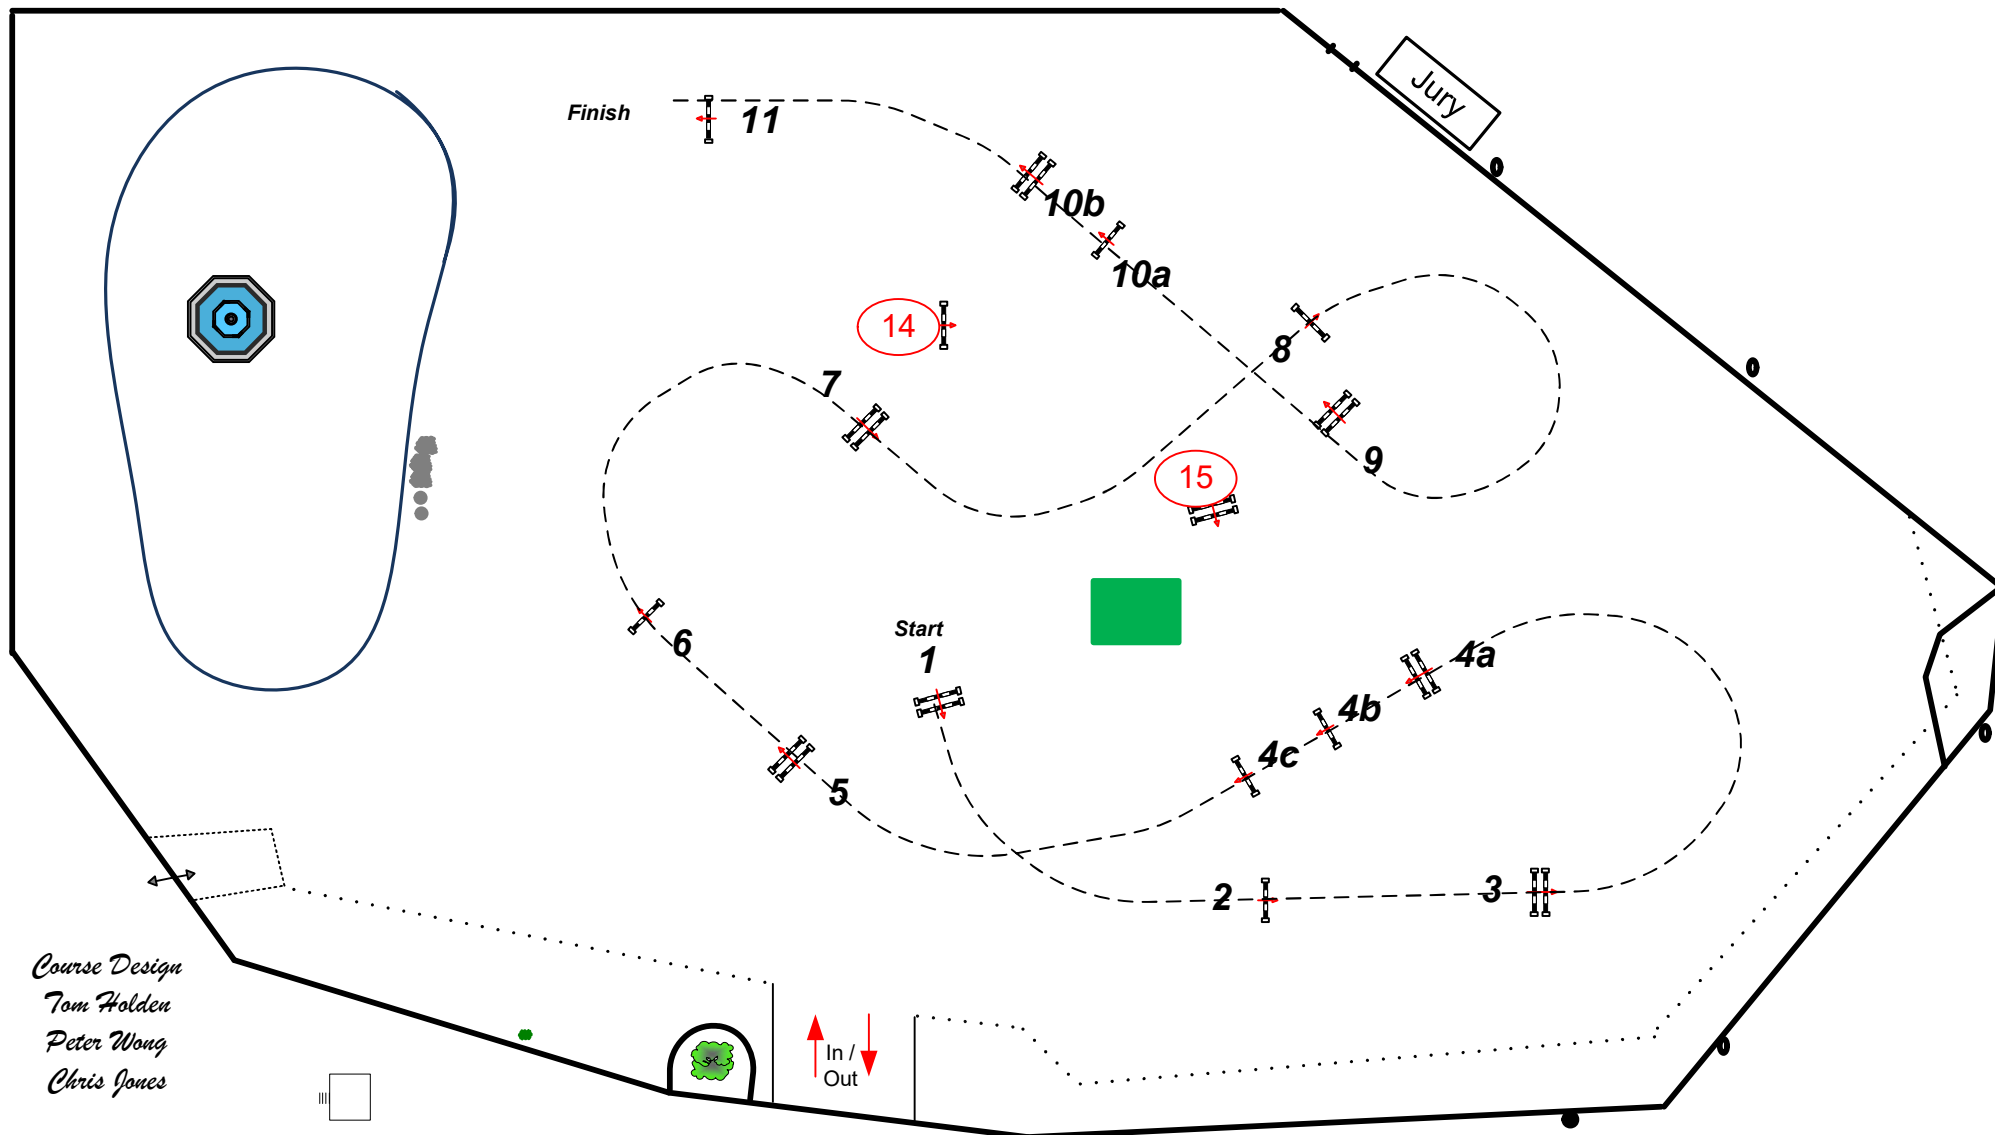

FEI RG / Art. 220.2.1.2

Height: 1.30 m

Speed: 375 m/min

Length: 0 m

Time allowed: 0 sec

Time limit: 0 sec

Obstacles:

Efforts:

Penalty sec:

Closed combination:

1st Jump-off: 7-8-9-10a-10b-14-15.

Length: 0 m

Time allowed: 0 sec

Time limit: 0 sec

Course Design  
Tom Holden  
Peter Wong  
Chris Jones

In /  
Out