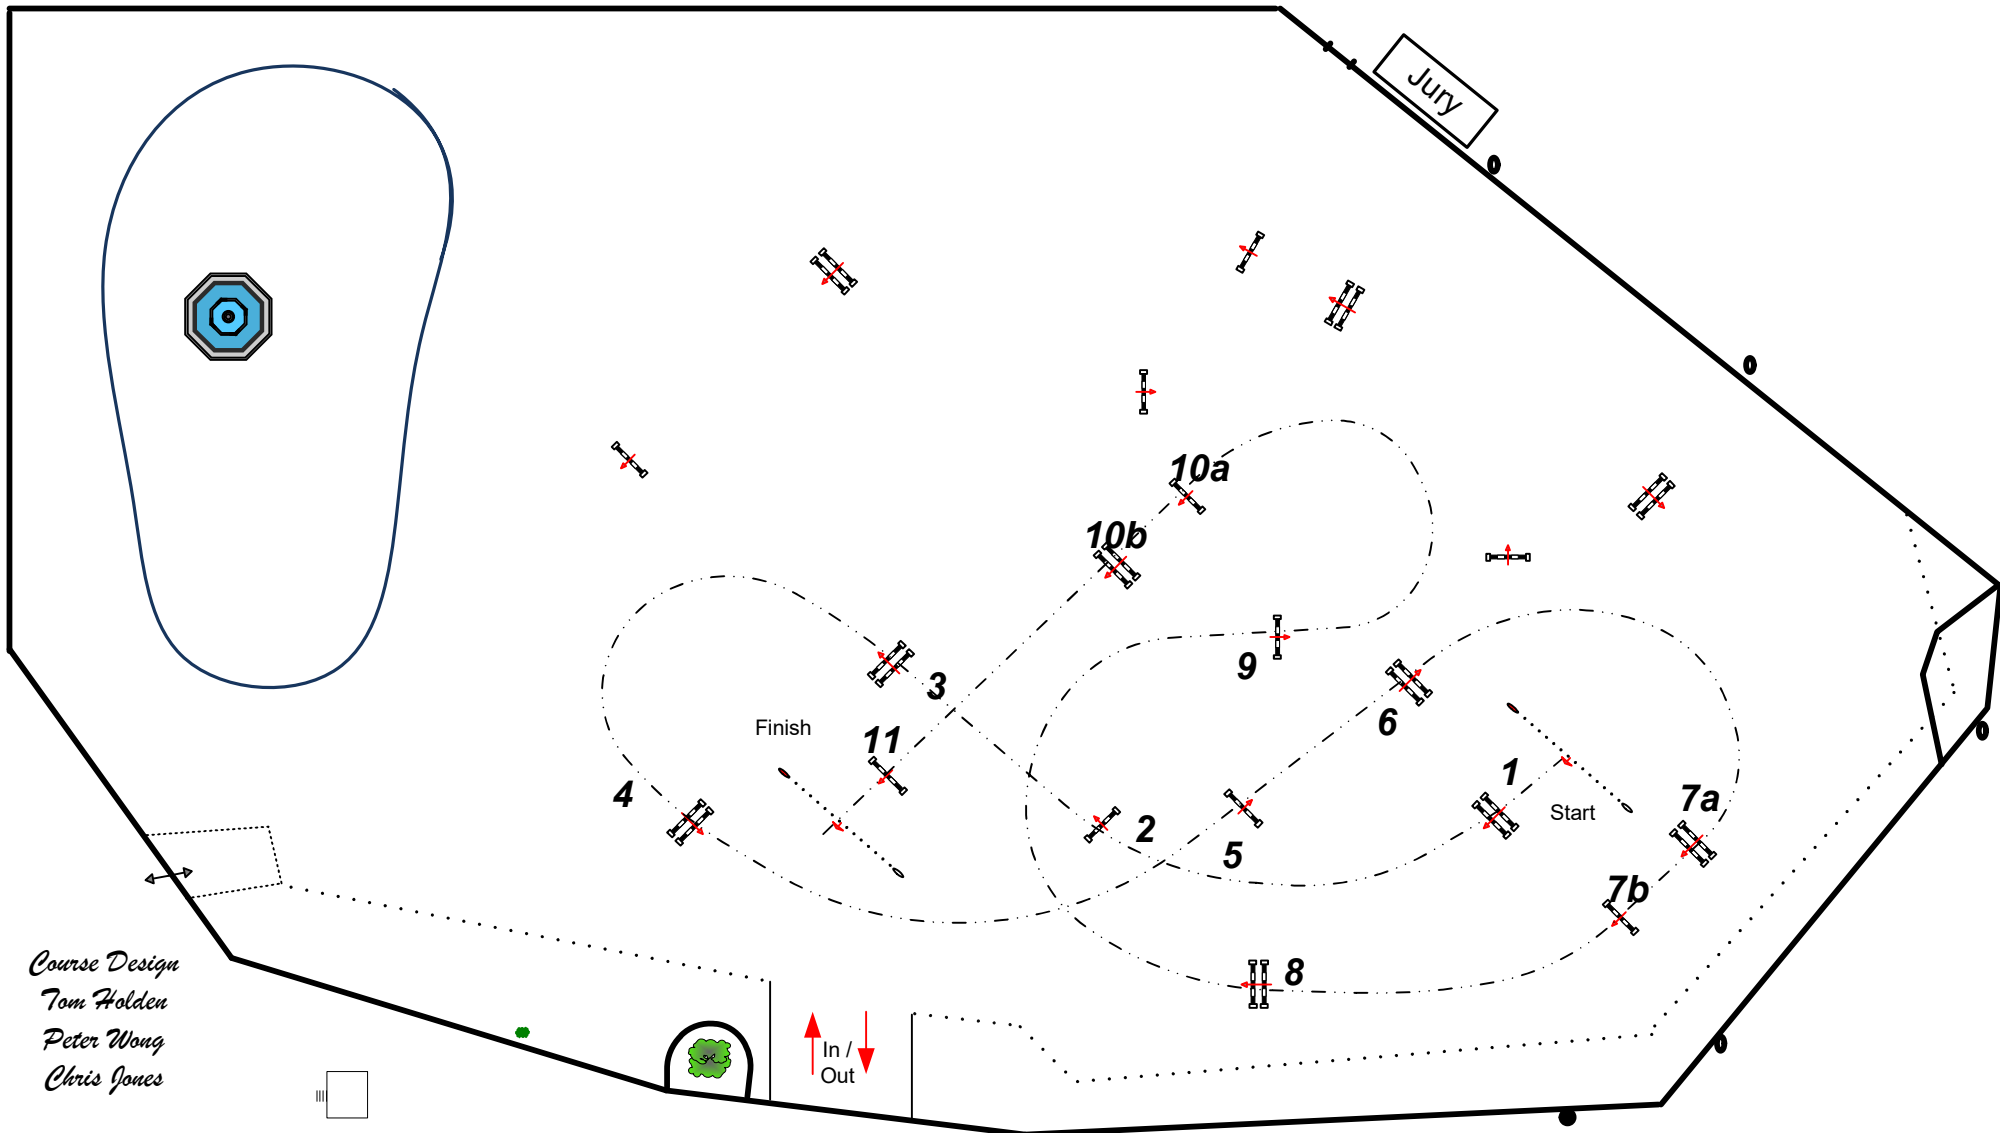

Obstacles: 11

1st Jump-off: NO

National RG:

Length: 0 m

Efforts: 13

Length: 0 m

FEI RG / Art. 220.2.1.1

Time allowed: 0 sec

Penalty sec:

Time allowed: 0 sec

Height: 1.30 m

Time limit: 0 sec

Closed combination:

Time limit: 0 sec

Course Design
Tom Holden
Peter Wong
Chris Jones