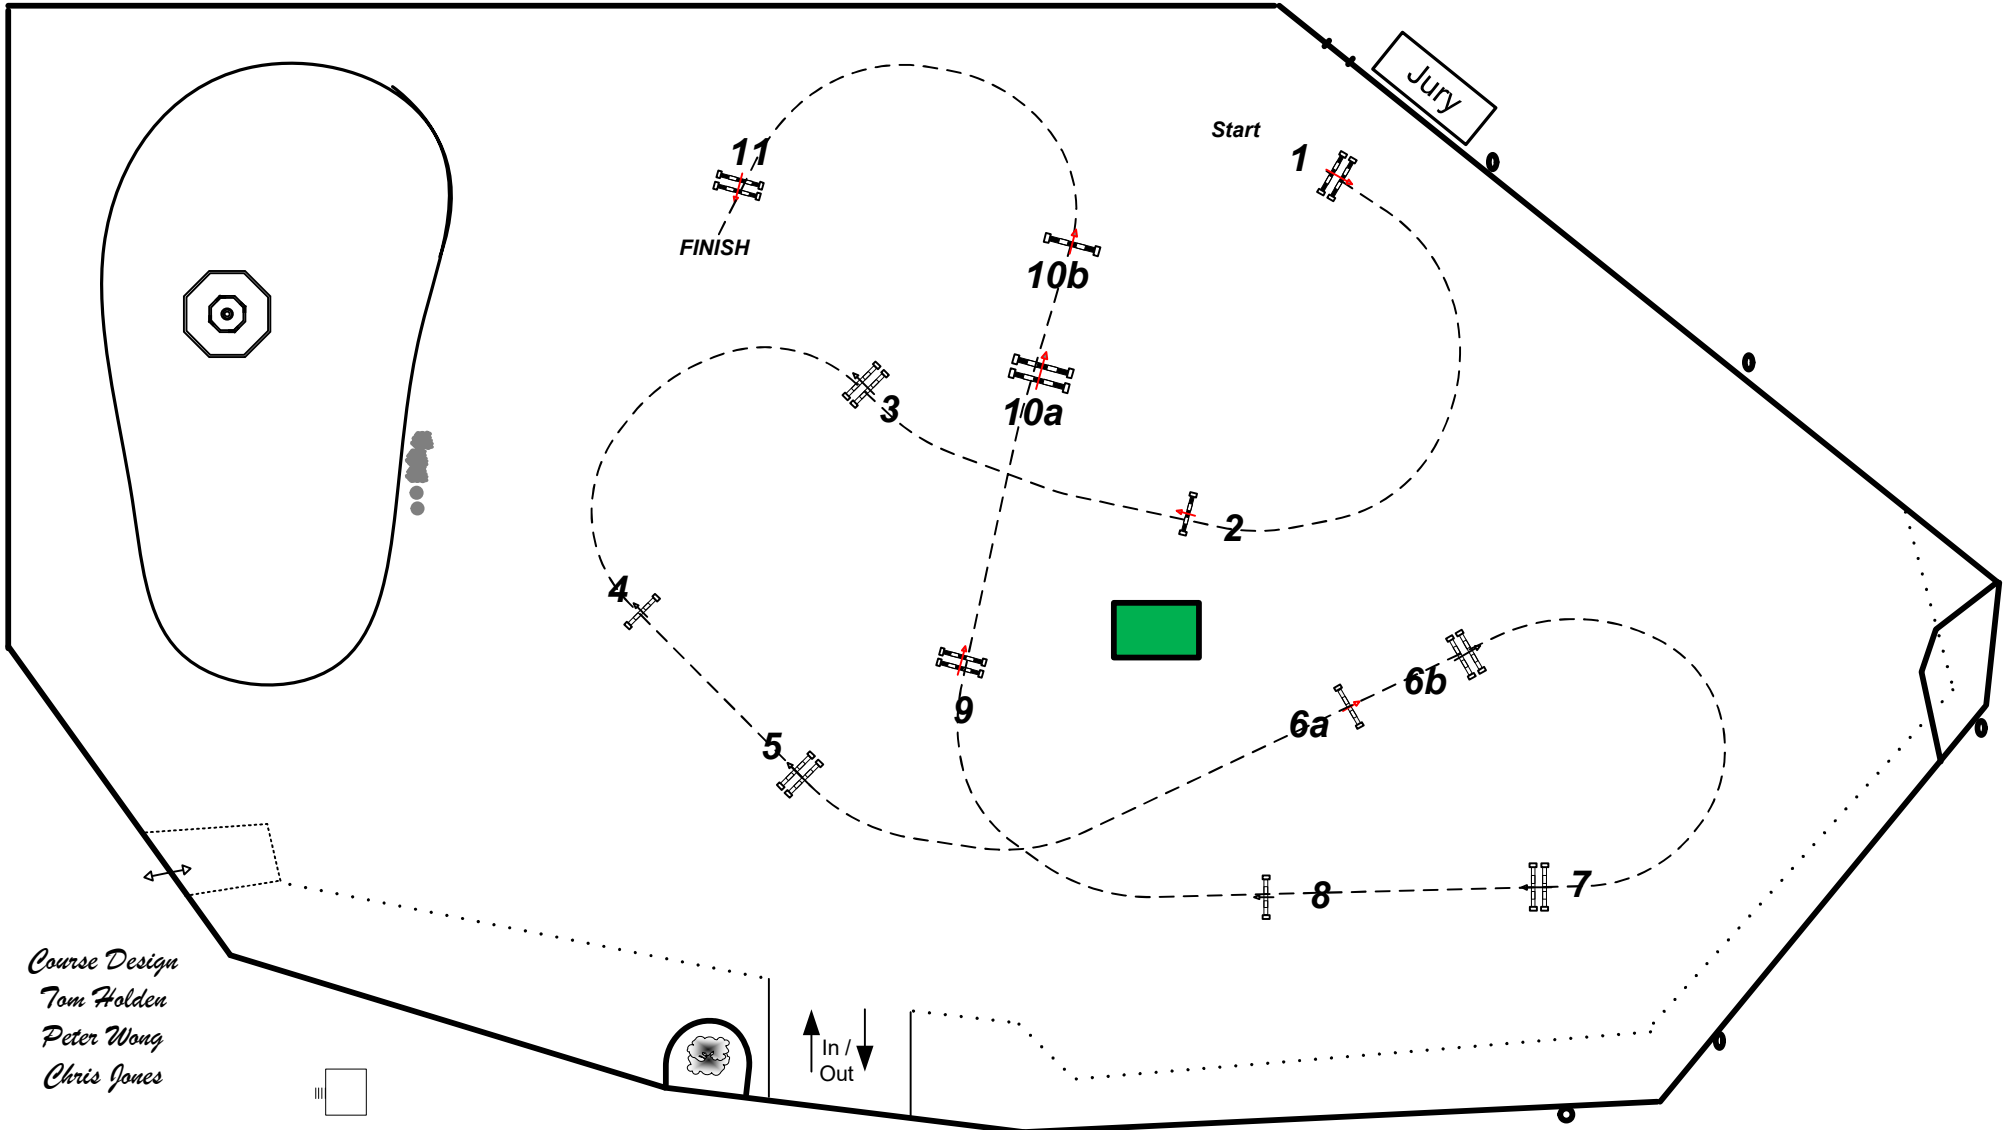

FEI RG / Art. 220.2.1.2

Height: 1.40 m

Speed: 350 m/min

Length: 0 m

Time allowed: 0 sec

Time limit: 0 sec

Obstacles:

Efforts:

Penalty sec:

Closed combination:

1st Jump-off: 1-2-6a-6b-7-8-9-5

Length: 0 m

Time allowed: 0 sec

Time limit: 0 sec

Course Design  
Tom Holden  
Peter Wong  
Chris Jones

In / Out