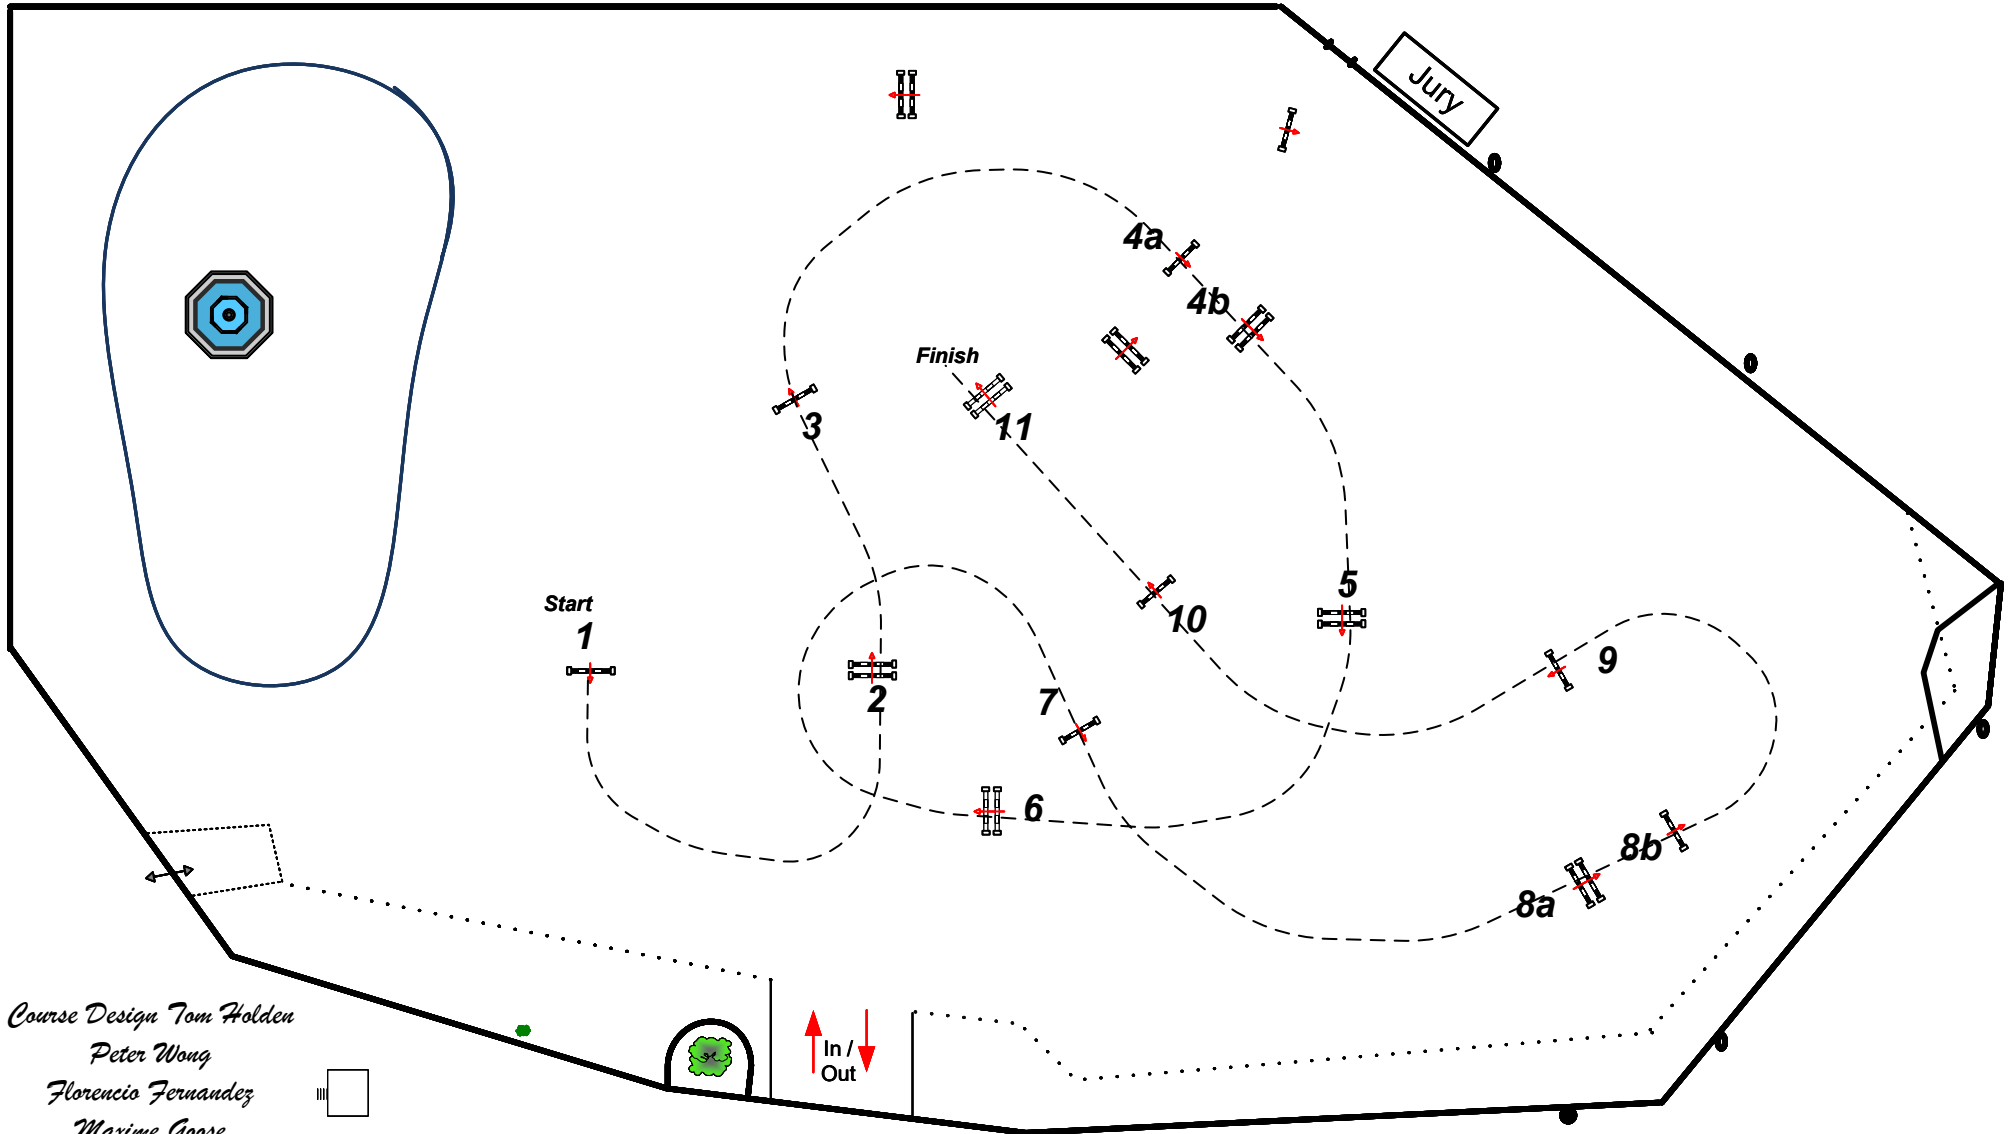

FEI RG / Art. 220.2.1.1

Height: 1.30 m

Speed: 375 m/min

Length: 510 m

Time allowed: 82 sec

Time limit: 164 sec

Obstacles:

Efforts:

Penalty sec:

Closed combination:

1st Jump-off: No

Length: 0 m

Time allowed: 0 sec

Time limit: 0 sec

Course Design Tom Holden

Peter Wong