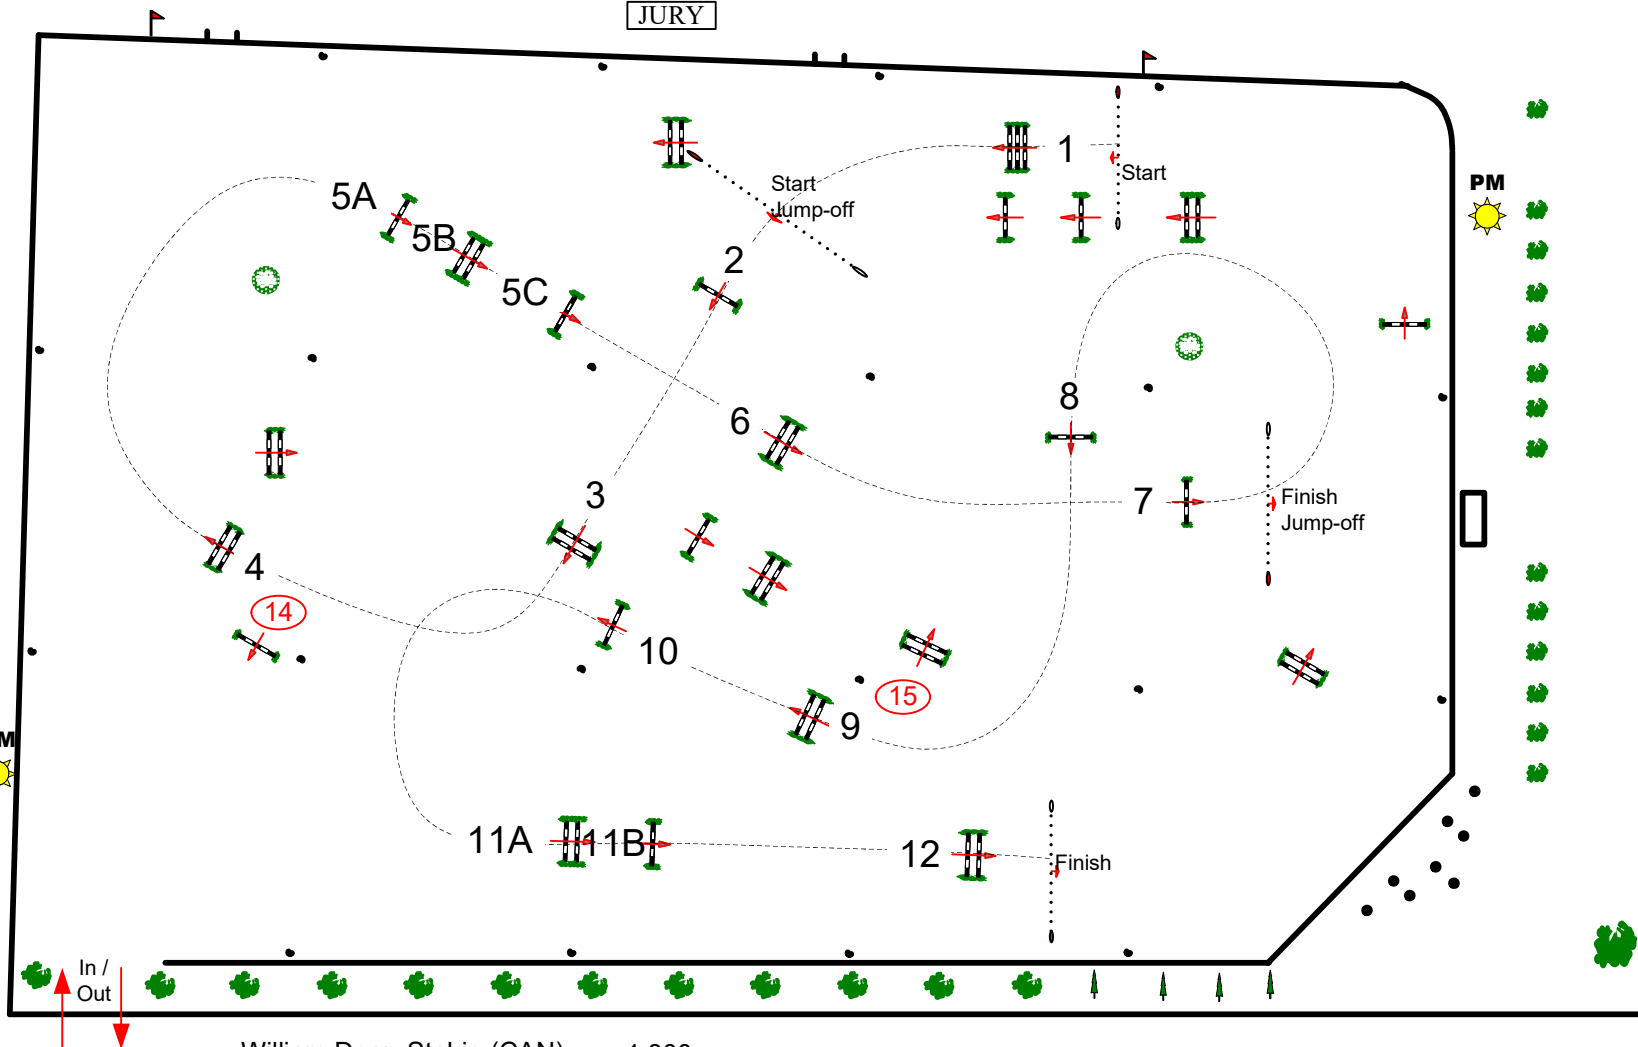

Spruce Meadows 'Continental'

North American Ring

Class No.: 311

Coril Holdings - 1.30m

One Jump Off

June 7, 2026

JURY

Table: A
 National RG:
 FEI RG / Art. 220.2.1.2
 Height: 1.30 m

Speed: 350 m/min

Length: 490 m
 Time allowed: 84 sec
 Time limit: 168 sec

Obstacles: 12
 Efforts: 15
 Penalty sec
 Closed combination:

1st Jump-off:
2-3-4-14-11A-11B-15-7
 Length: 290 m
 Time allowed: 50 sec
 Time limit: 100 sec

1

William Dean-Stobie (CAN) 1:800
 Assistant: Chris Jones (CAN)