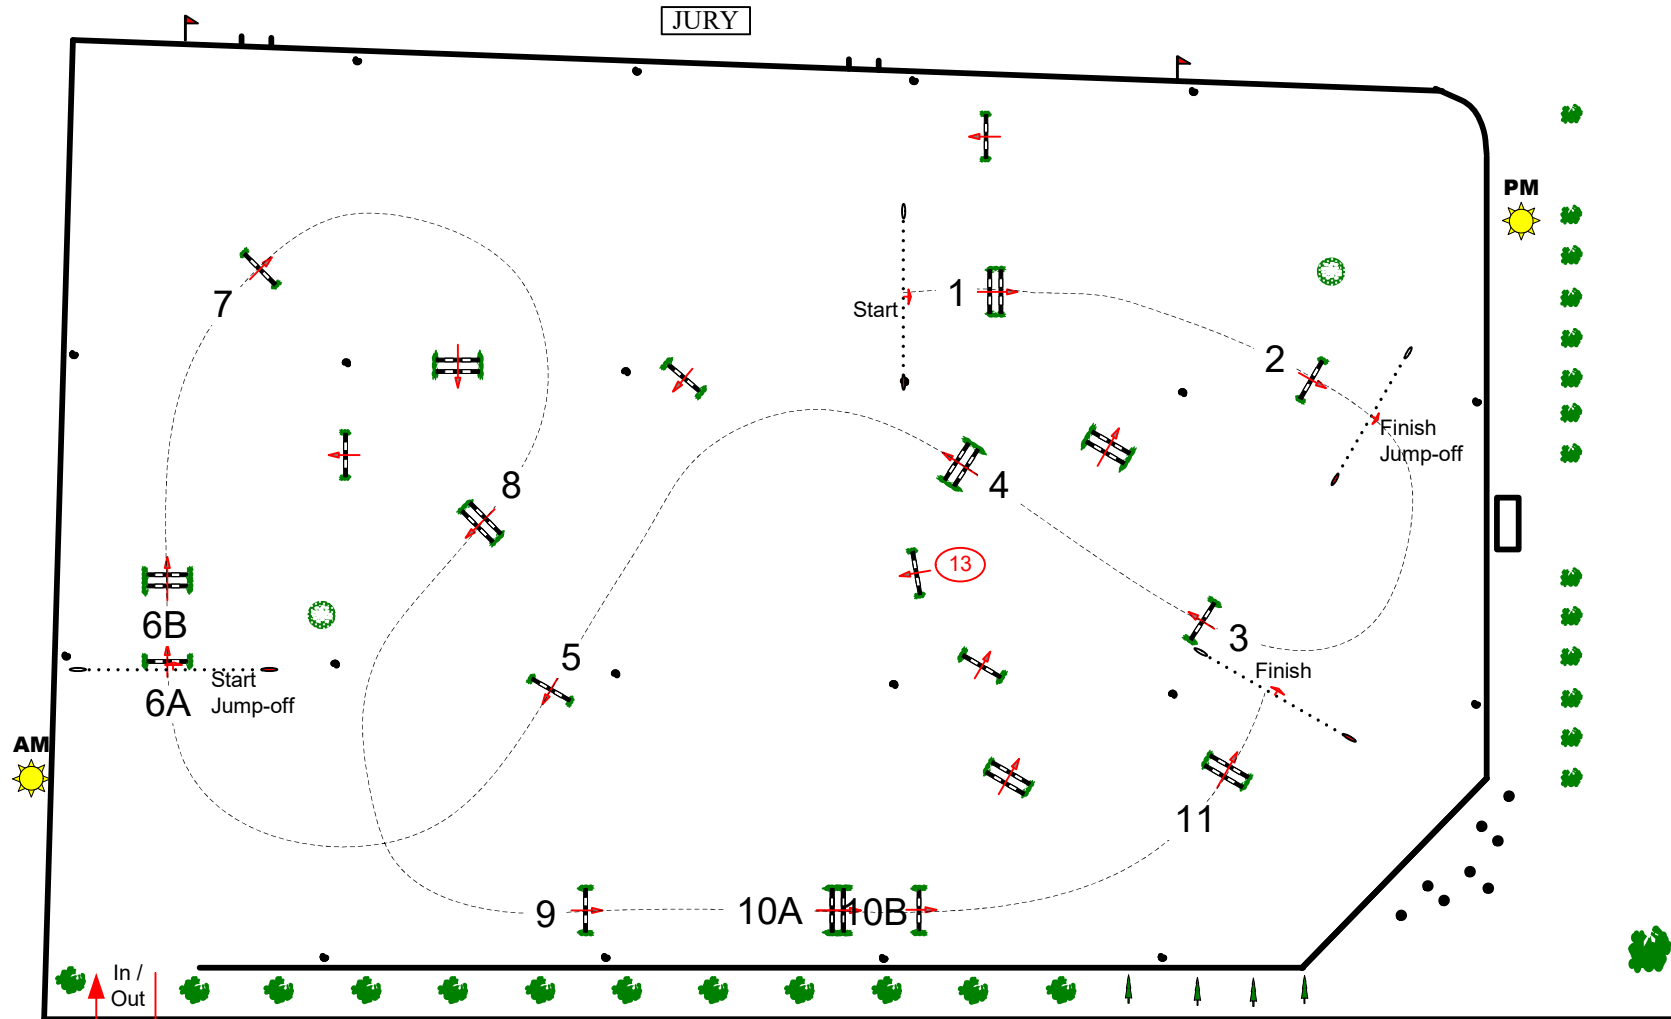

Spruce Meadows 'Continental'

North American Ring

Class No.: 310

Coril Holdings - 1.30m

Jump Off

June 5, 2026

Table: A
 National RG:
 FEI RG / Art. 220.2.1.2
 Height: 1.30 m

Speed: 350 m/min

Length: 0 m
 Time allowed: 0 sec
 Time limit: 0 sec

Obstacles: 11
 Efforts: 13
 Penalty sec
 Closed combination:

1st Jump-off:
6B-7-8-10A-10B-13-1-2
 Length: 320 m
 Time allowed: 55 sec
 Time limit: 110 sec