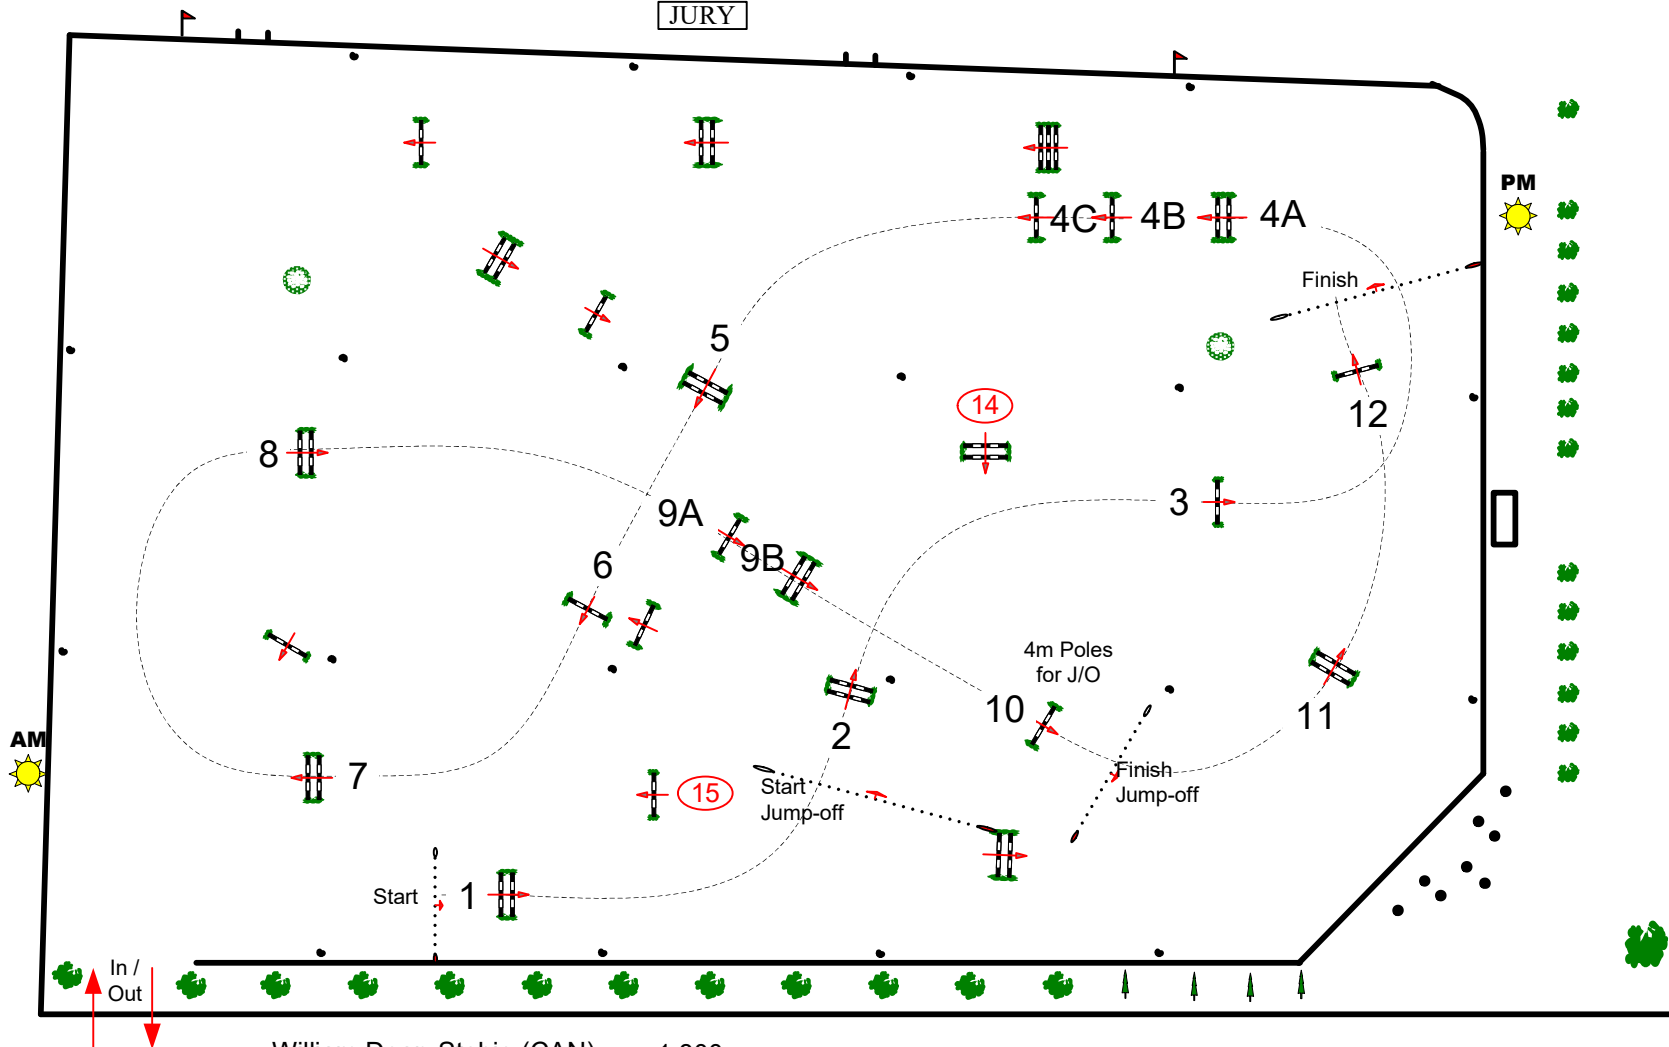

Spruce Meadows 'Continental'

North American Ring

Class No.: 308

Coril Holdings - 1.20m

One Jump Off

June 7, 2026

JURY

Table: A
 National RG:
 FEI RG / Art. 220.2.1.2
 Height: 1.20 m

Speed: 350 m/min

Length: 0 m
 Time allowed: 0 sec
 Time limit: 0 sec

Obstacles: 12
 Efforts: 15
 Penalty sec
 Closed combination:

1st Jump-off:
2-3-4A-14-15-9A-9B-10
 Length: 300 m
 Time allowed: 52 sec
 Time limit: 104 sec

2

William Dean-Stobie (CAN) 1:800
 Assistant: Chris Jones (CAN)