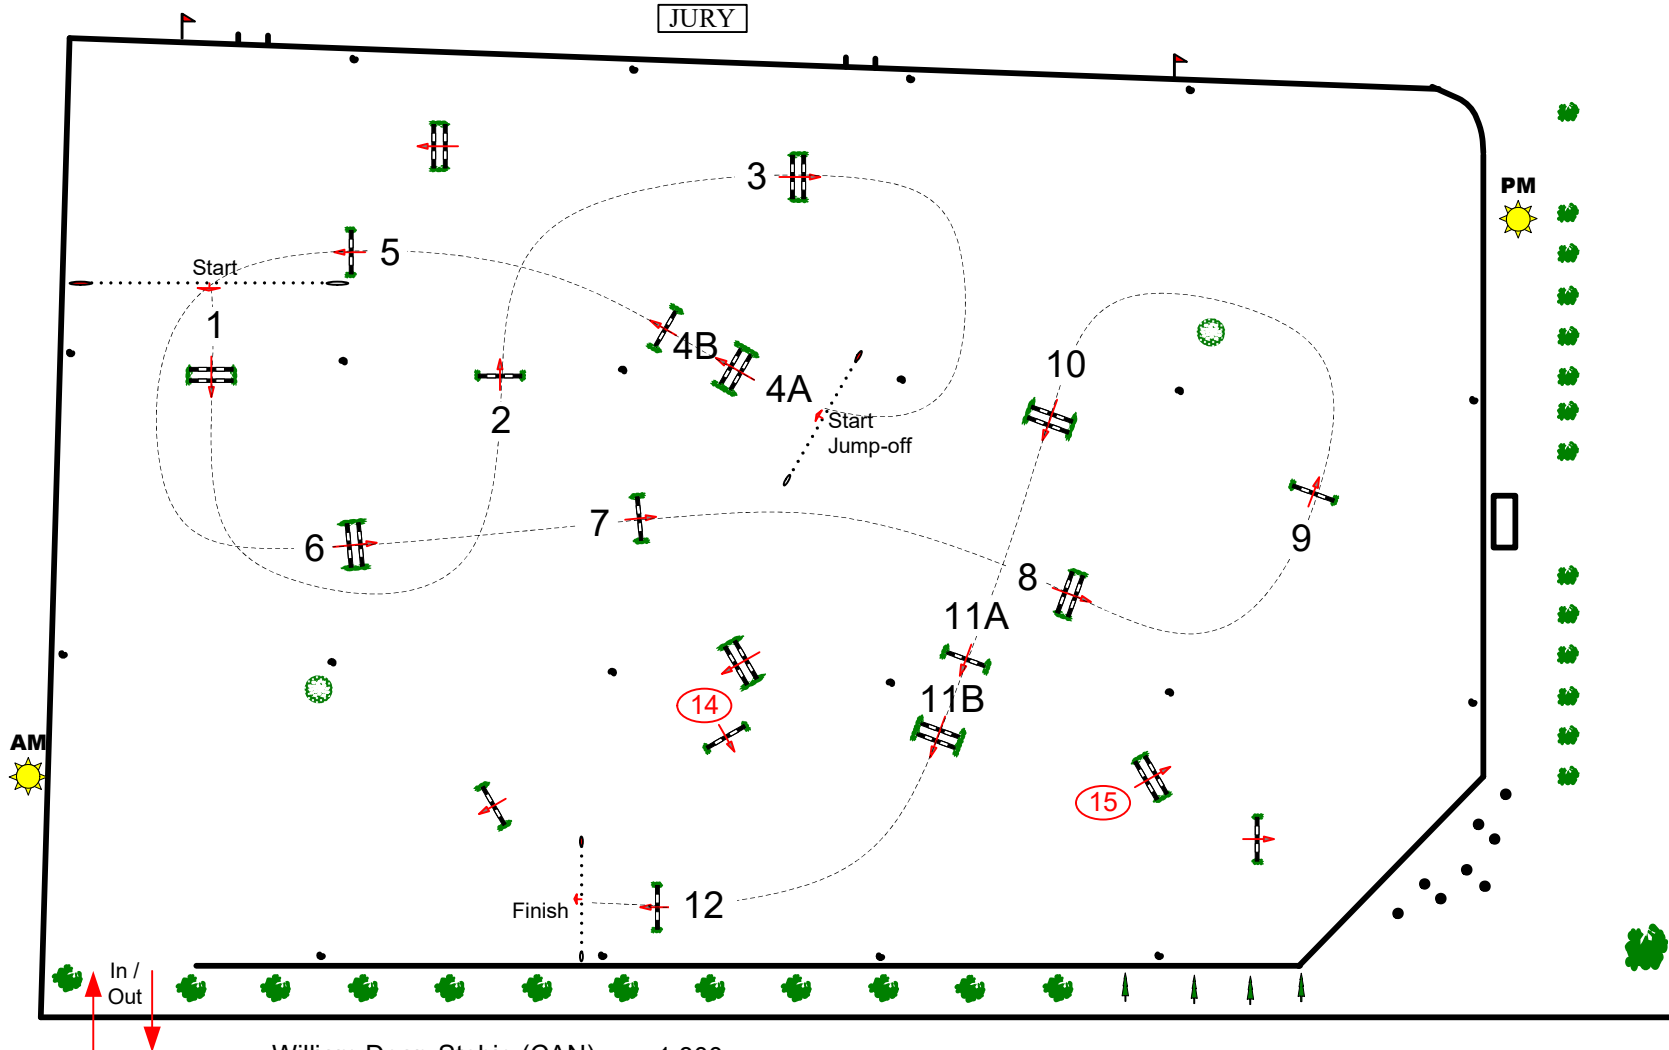

## North American Ring

Class No.: 307

Coril Holdings - 1.20m

One Jump Off

June 6, 2026

JURY

Table: A  
 National RG:  
 FEI RG / Art. 220.2.1.2  
 Height: 1.20 m

Speed: 350 m/min

Length: 0 m  
 Time allowed: 0 sec  
 Time limit: 0 sec

Obstacles: 12  
 Efforts: 14  
 Penalty sec  
 Closed combination:

1st Jump-off:  
4A-5-6-14-15-11A-11B-12  
 Length: 300 m  
 Time allowed: 52 sec  
 Time limit: 104 sec