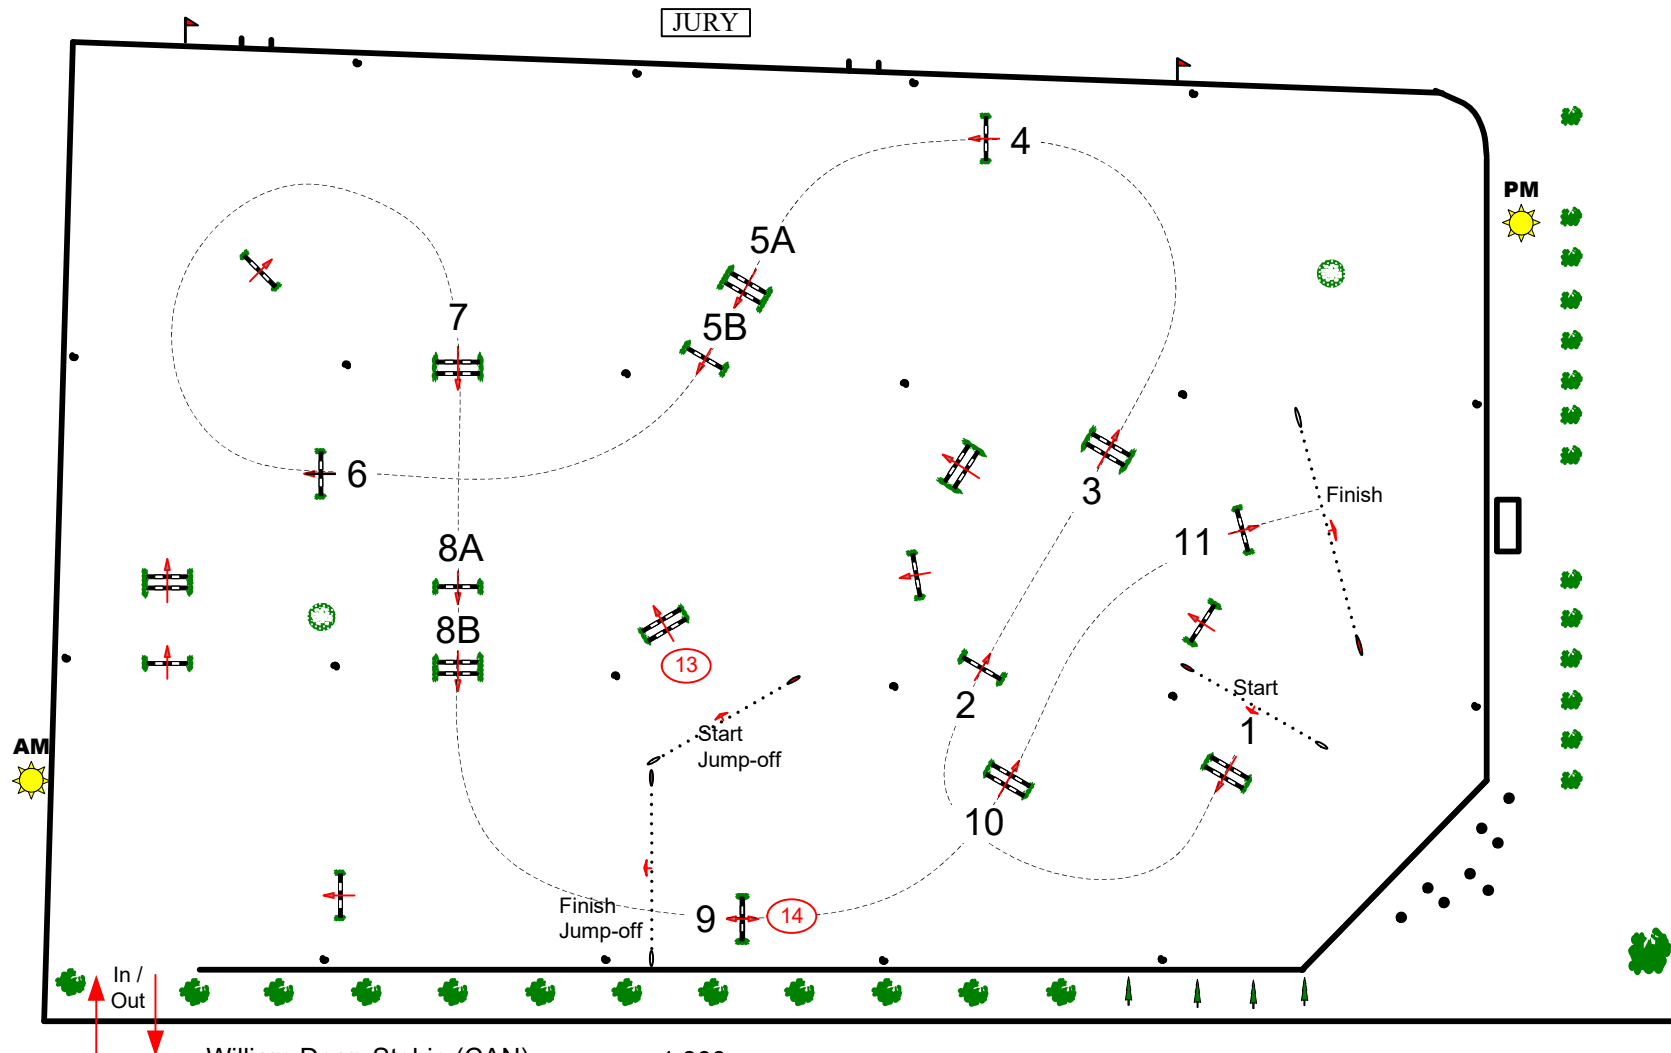

## North American Ring

Class No.: 305

Coril Holdings - 1.20m

Immediate Jump Off

June 5, 2026

Table: A  
 National RG:  
 FEI RG / Art. 220.2.1.2/  
 218.1.5  
 Height: 1.20 m

Speed: 350 m/min

Length: 430 m  
 Time allowed: 74 sec  
 Time limit: 148 sec

Obstacles: 11  
 Efforts: 13  
 Penalty sec  
 Closed combination:

1st Jump-off:  
13-6-7-8A-8B-2-1-14  
 Length: 300 m  
 Time allowed: 52 sec  
 Time limit: 104 sec

2

William Dean-Stobie (CAN)  
 Assistant: Chris Jones (CAN)

1:800