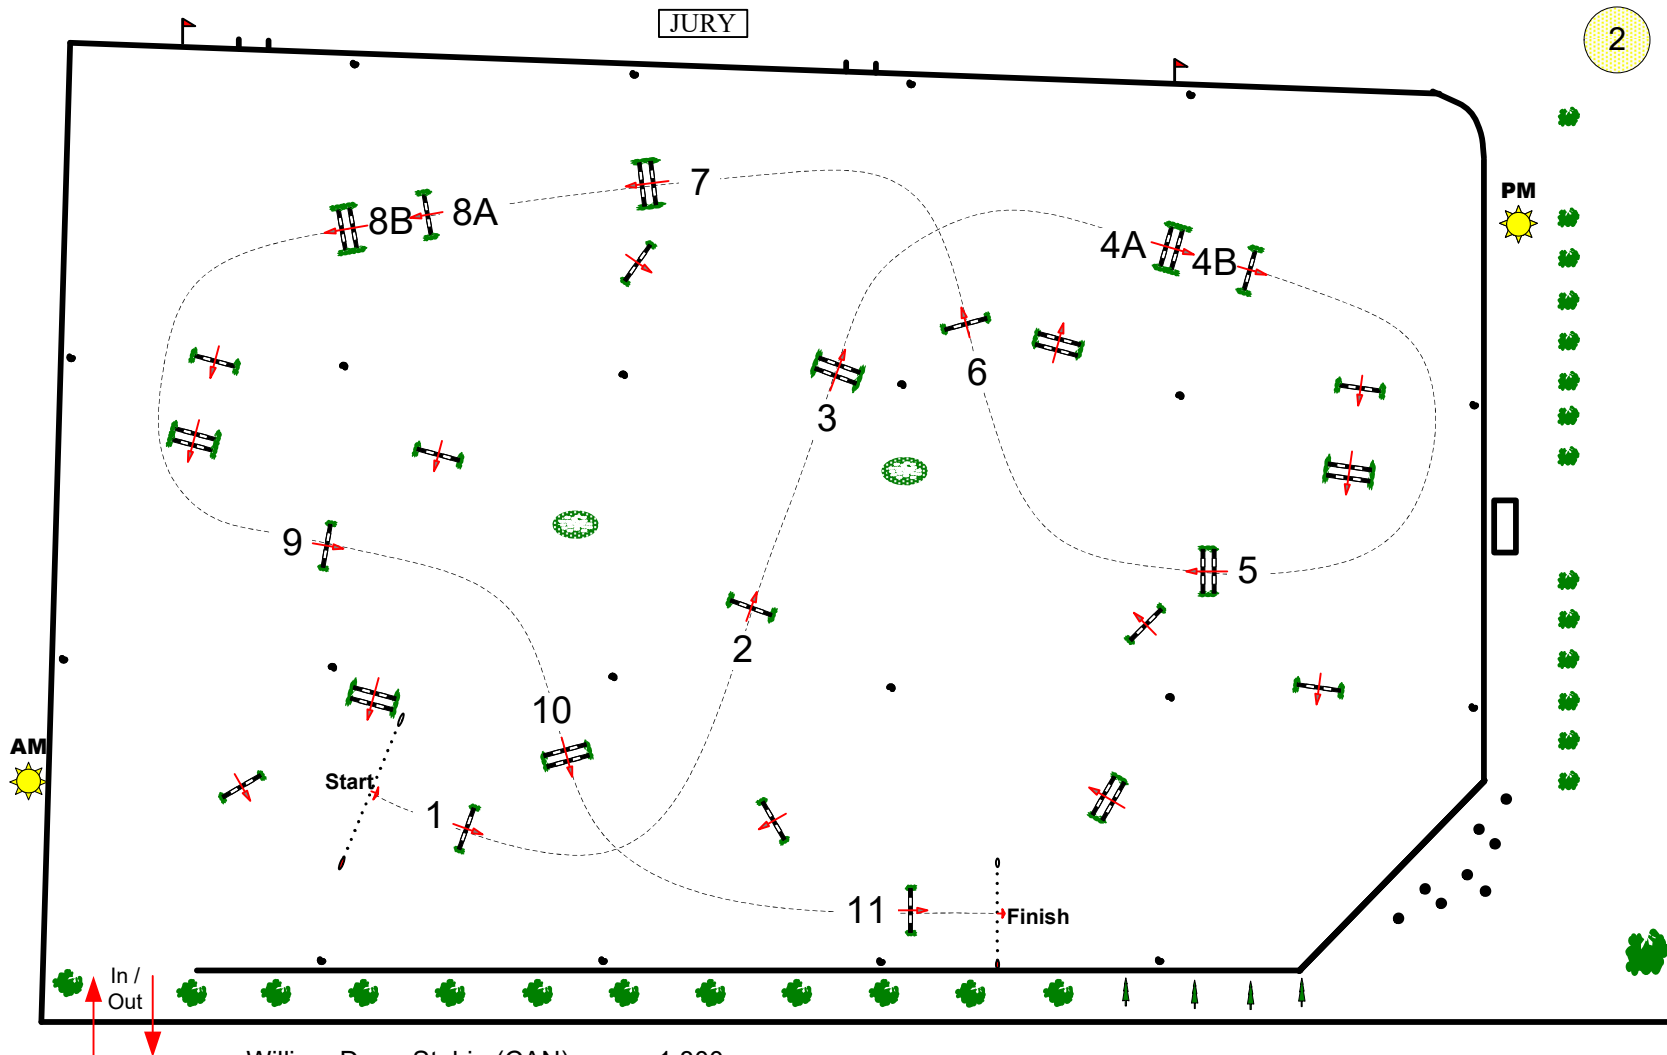

Spruce Meadows 'Continental'

North American Ring

Class No.: 305

Coril Holdings - 1.20m

One Round

June 4, 2026

Table: A
 National RG:
 FEI RG / Art. 220.2.1.1
 Height: 1.20 m

Speed: 350 m/min

Length: 435 m
 Time allowed: 75 sec
 Time limit: 150 sec

Obstacles: 11
 Efforts: 13
 Penalty sec
 Closed combination:

1st Jump-off:

Length: 0 m
 Time allowed: 0 sec
 Time limit: 0 sec

William Dean-Stobie (CAN) 1:800
 Assistant: Chris Jones (CAN)