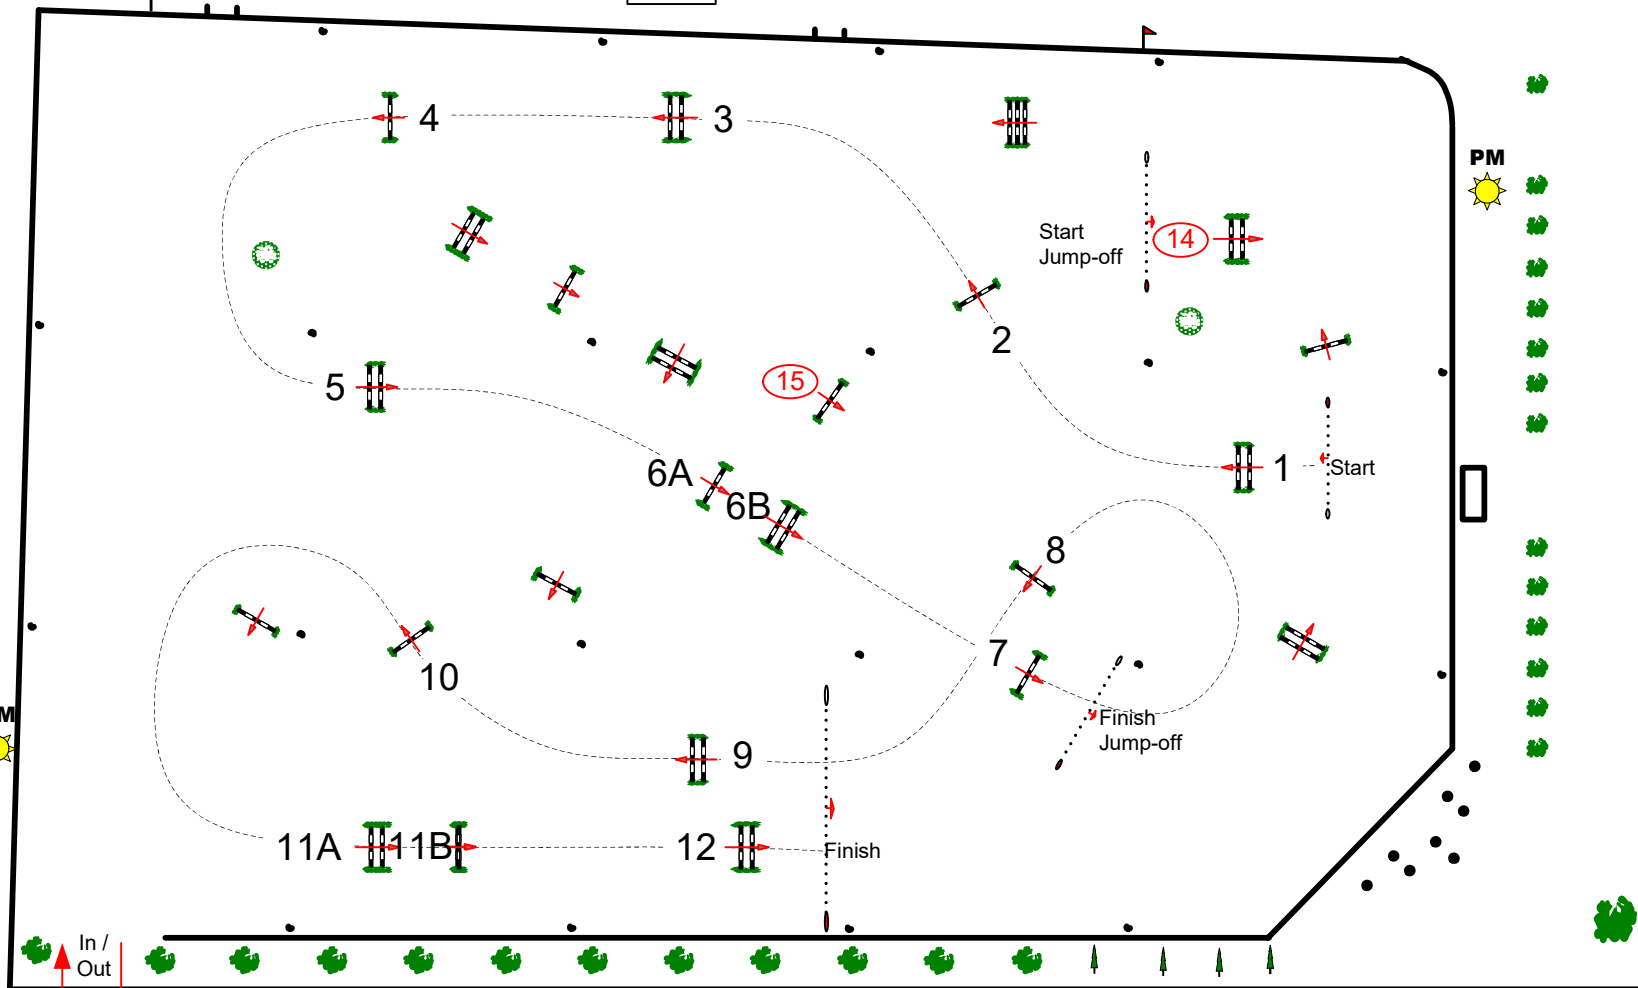

Spruce Meadows 'Continental'

North American Ring

Class No.: 304

Coril Holdings - 1.10m

One Jump Off

June 7, 2026

JURY

Table: A
 National RG:
 FEI RG / Art. 220.2.1.2
 Height: 1.10 m

Speed: 350 m/min

Length: 0 m
 Time allowed: 0 sec
 Time limit: 0 sec

Obstacles: 12
 Efforts: 14
 Penalty sec
 Closed combination:

1st Jump-off:
14-1-2-15-9-6A-6B-7
 Length: 300 m
 Time allowed: 52 sec
 Time limit: 104 sec

3

William Dean-Stobie (CAN) 1:800
 Assistant: Chris Jones (CAN)