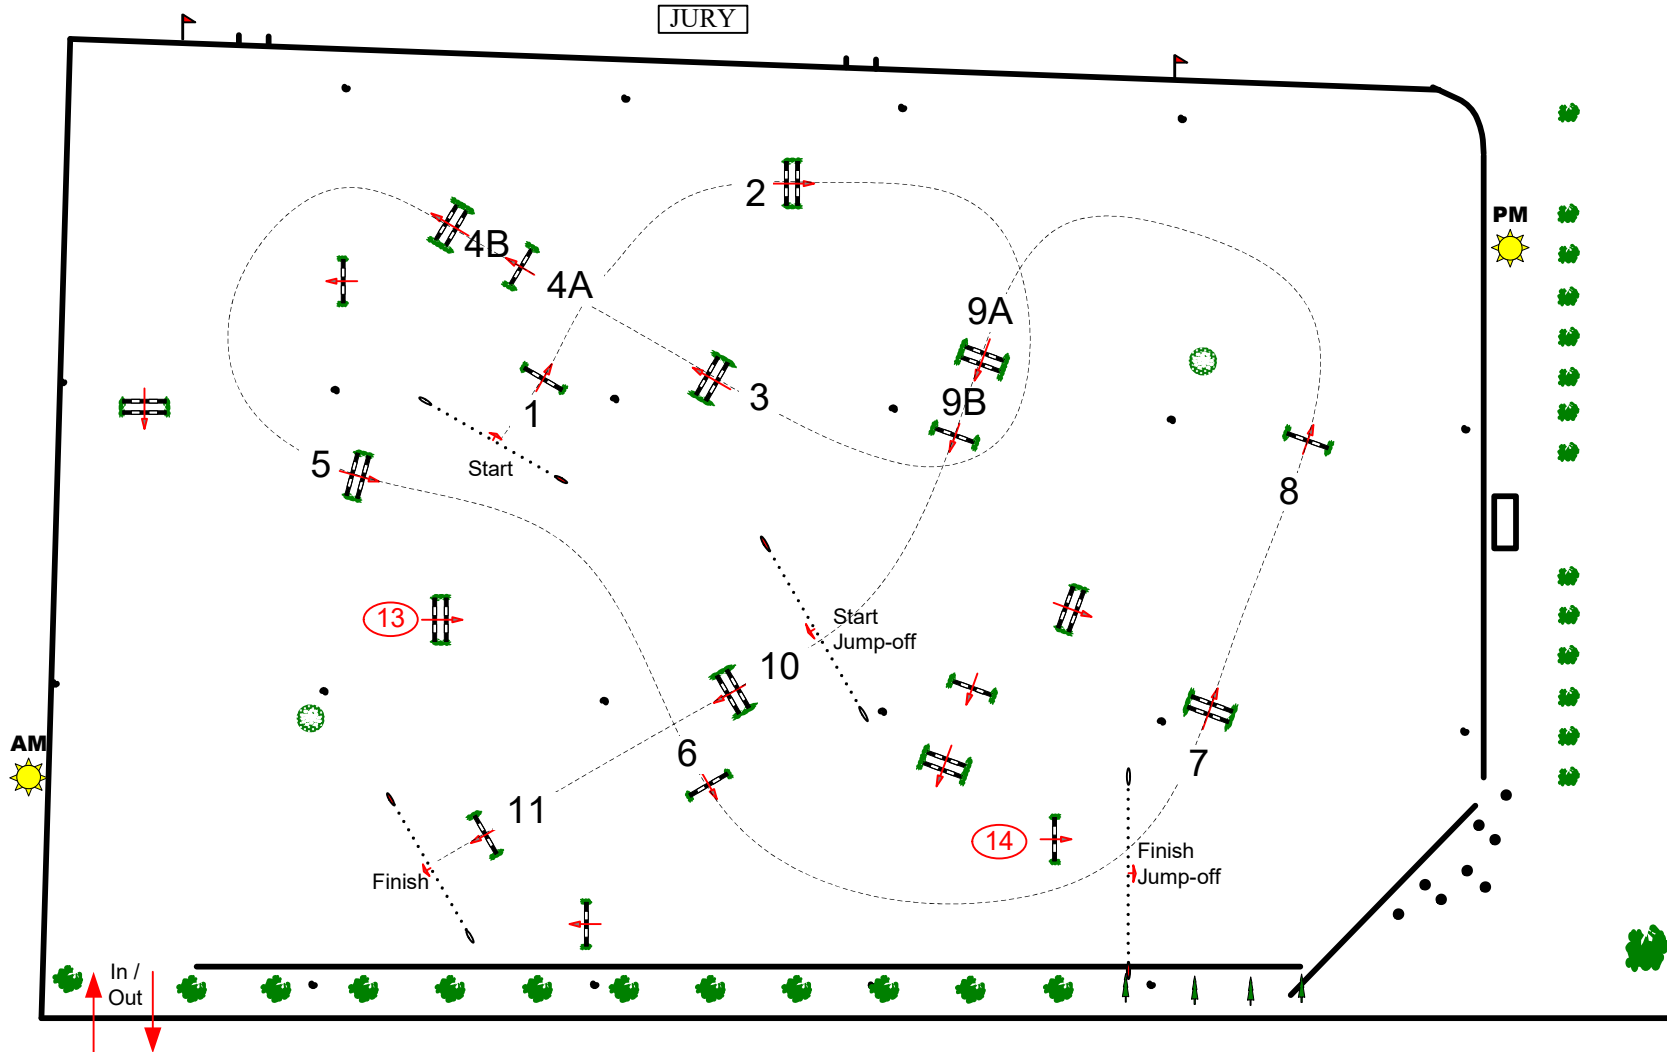

Spruce Meadows 'Continental'

North American Ring

Class No.: 303

Coril Holdings - 1.10m

Immediate Jump Off June 6, 2026

JURY

Table: A
 National RG:
 FEI RG / Art. 220.2.1.2/
 218.1.5
 Height: 1.10 m

Speed: 350 m/min

Length: 480 m
 Time allowed: 83 sec
 Time limit: 166 sec

Obstacles: 11
 Efforts: 13
 Penalty sec
 Closed combination:

1st Jump-off:
10-11-13-4A-4B-5-6-14
 Length: 300 m
 Time allowed: 52 sec
 Time limit: 104 sec

1

William Dean-Stobie (CAN) 1:800
 Assistant: Chris Jones (CAN)