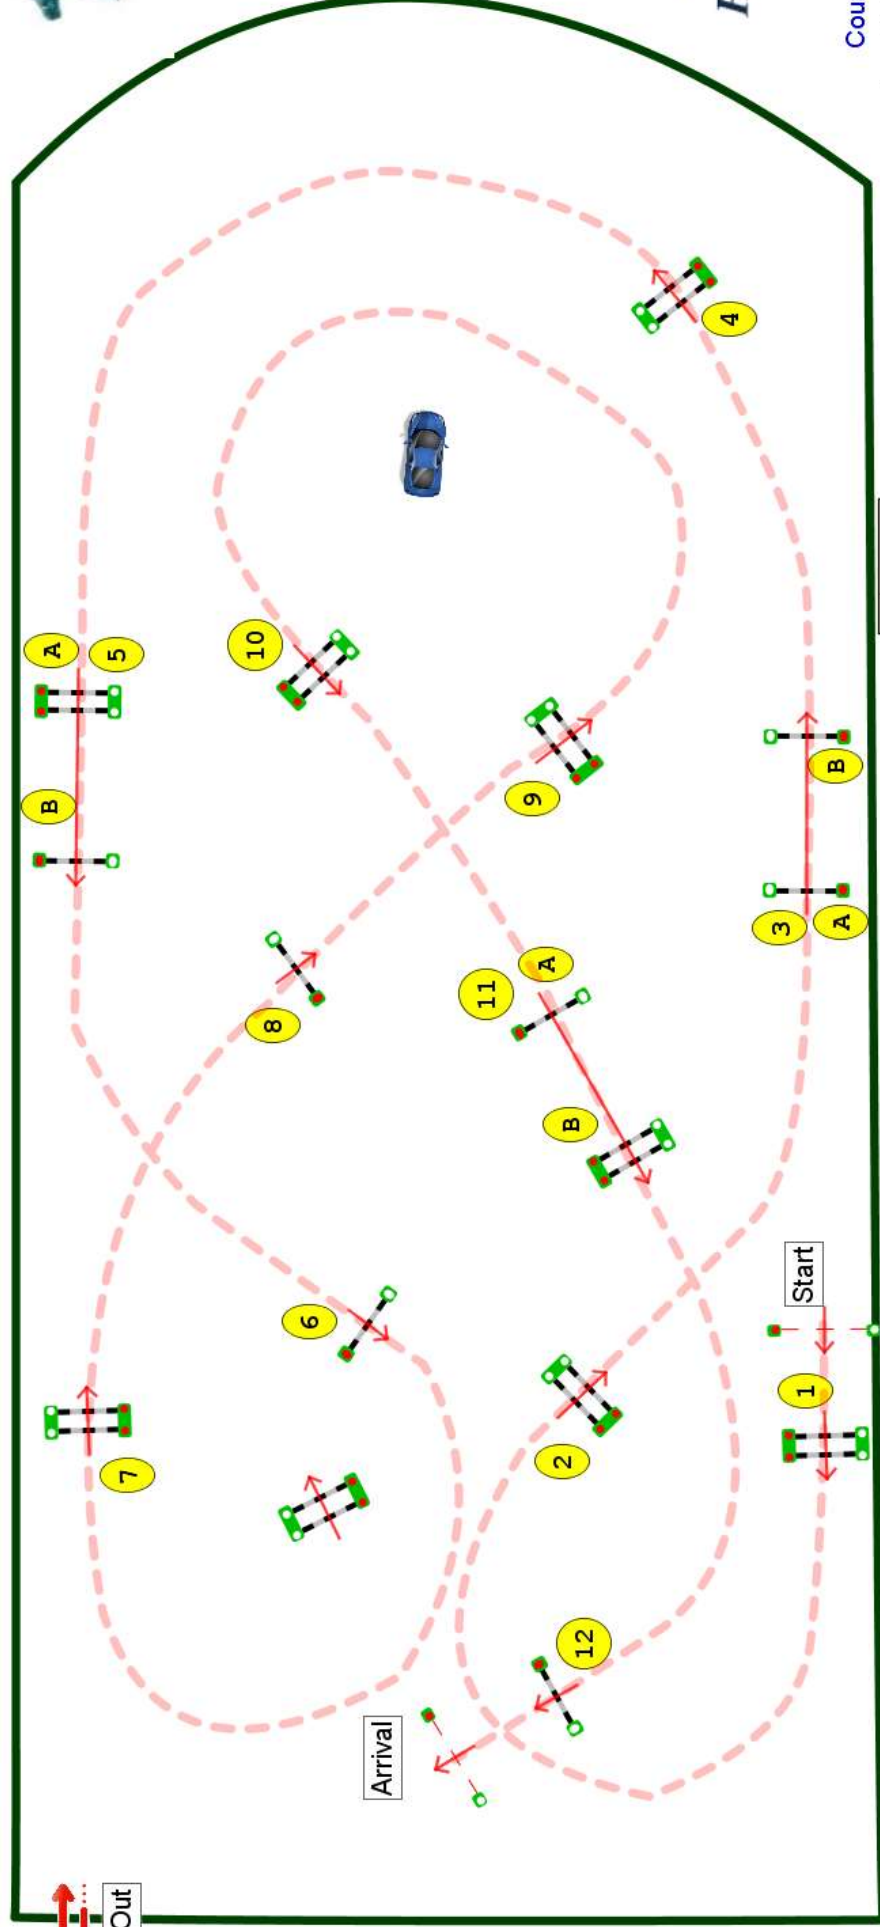

Type : CSI \*

Height : 1.3m

Class speed : 375m/m

Table of A against the

penalties : clock

Article : 238.2.1

Length : 470.0m

Time allowed : **76s**

Time limit : 152s

Table of Without jump-off

penalties :

Jury