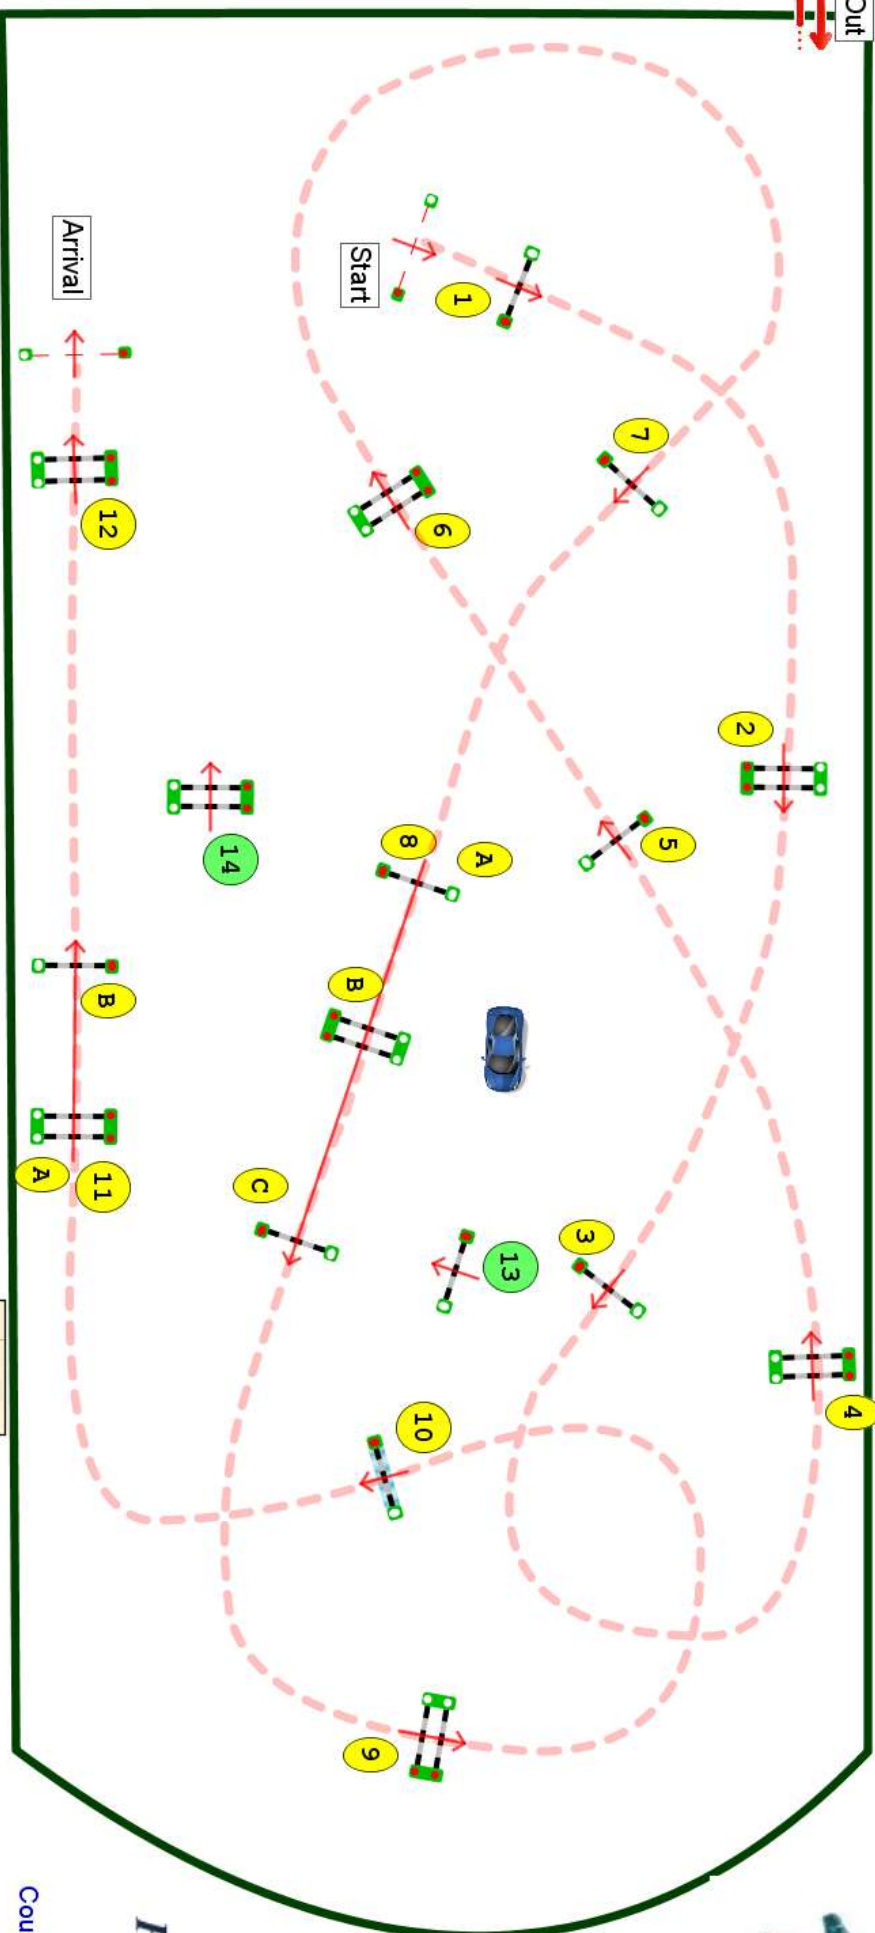

Type : CSI * GRAND
PRIX
Height : 1.4m
Class speed : 375m/m

Table of A against the
penalties : clock
Article : 238.2.2
Length : 450.0m
Time allowed : **72s**
Time limit : 144s

Table of With jump-off
penalties :
9.13.14.8AB.5.6.2
Length : 280.0m
Time allowed : **45s**
Time limit : 90s

Course Designer
Jean Christophe LAPARRA

Jury