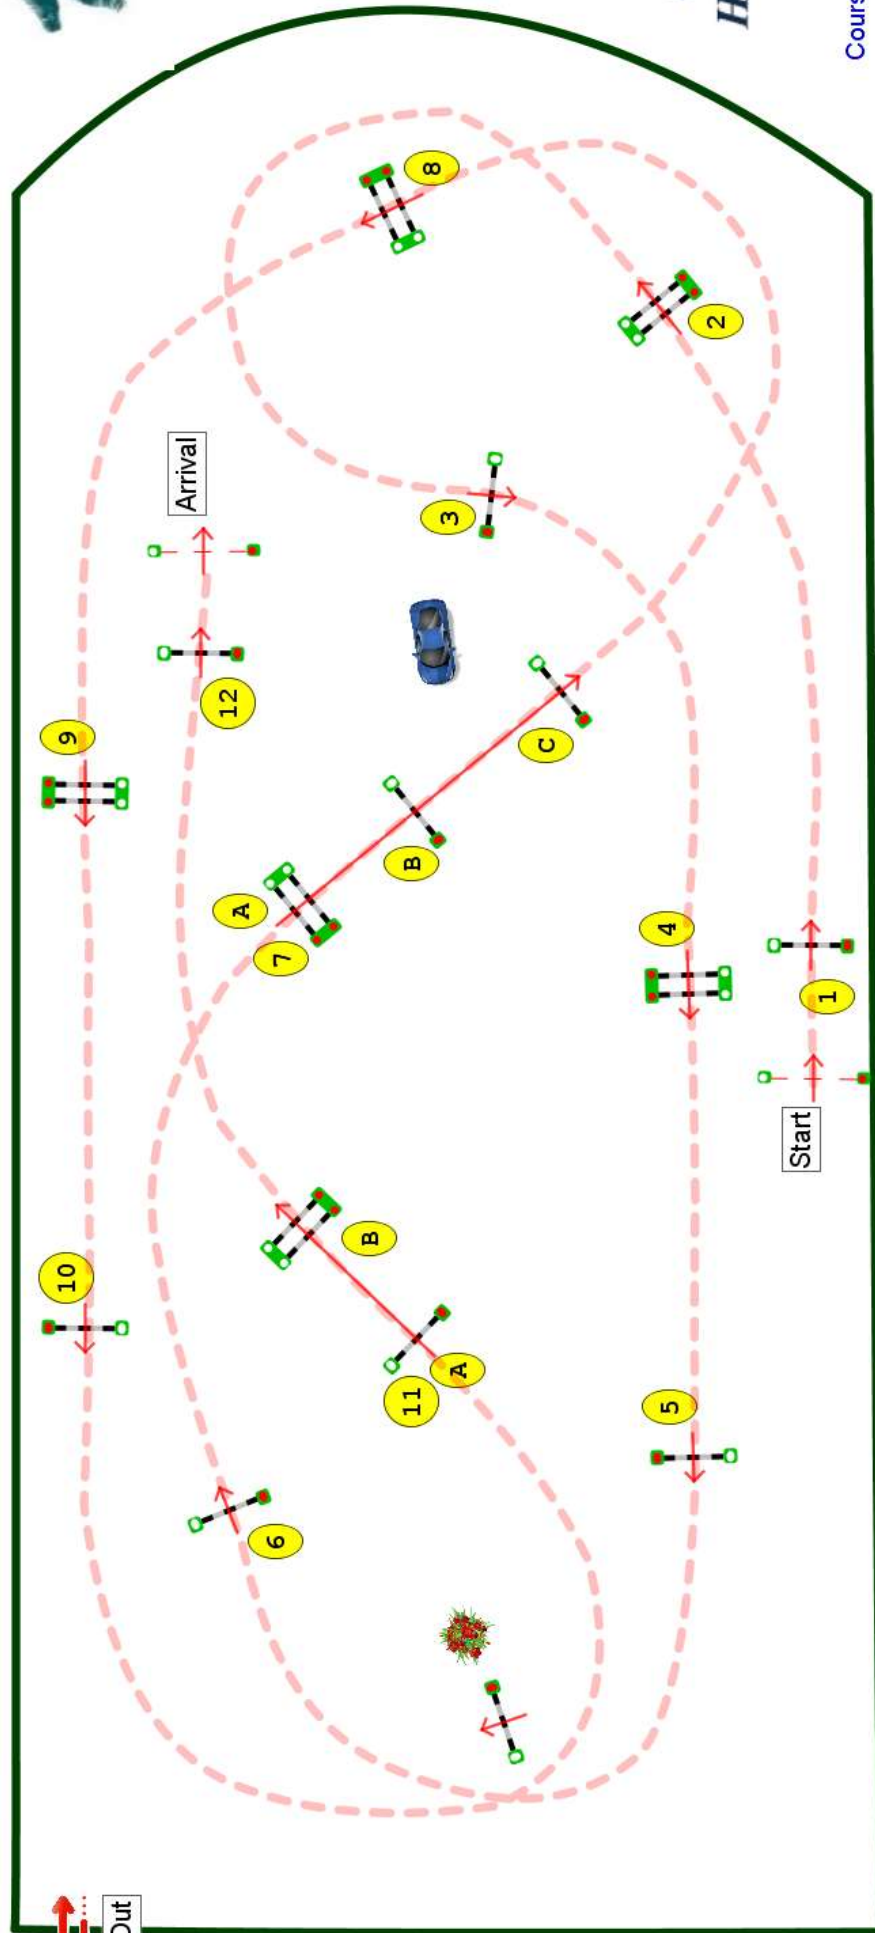

Type : CSI P GRAND

PRIX

Height : 1.3m

Class speed : 350m/m

Table of A against the

penalties : clock

Article : 238.2.2

Length : 490.0m

Time allowed : **84S**

Time limit : 168s

Table of With jump-off

penalties :

1.2.3.4.7AB.9.10

Length : 280.0m

Time allowed : **48S**

Time limit : 96s