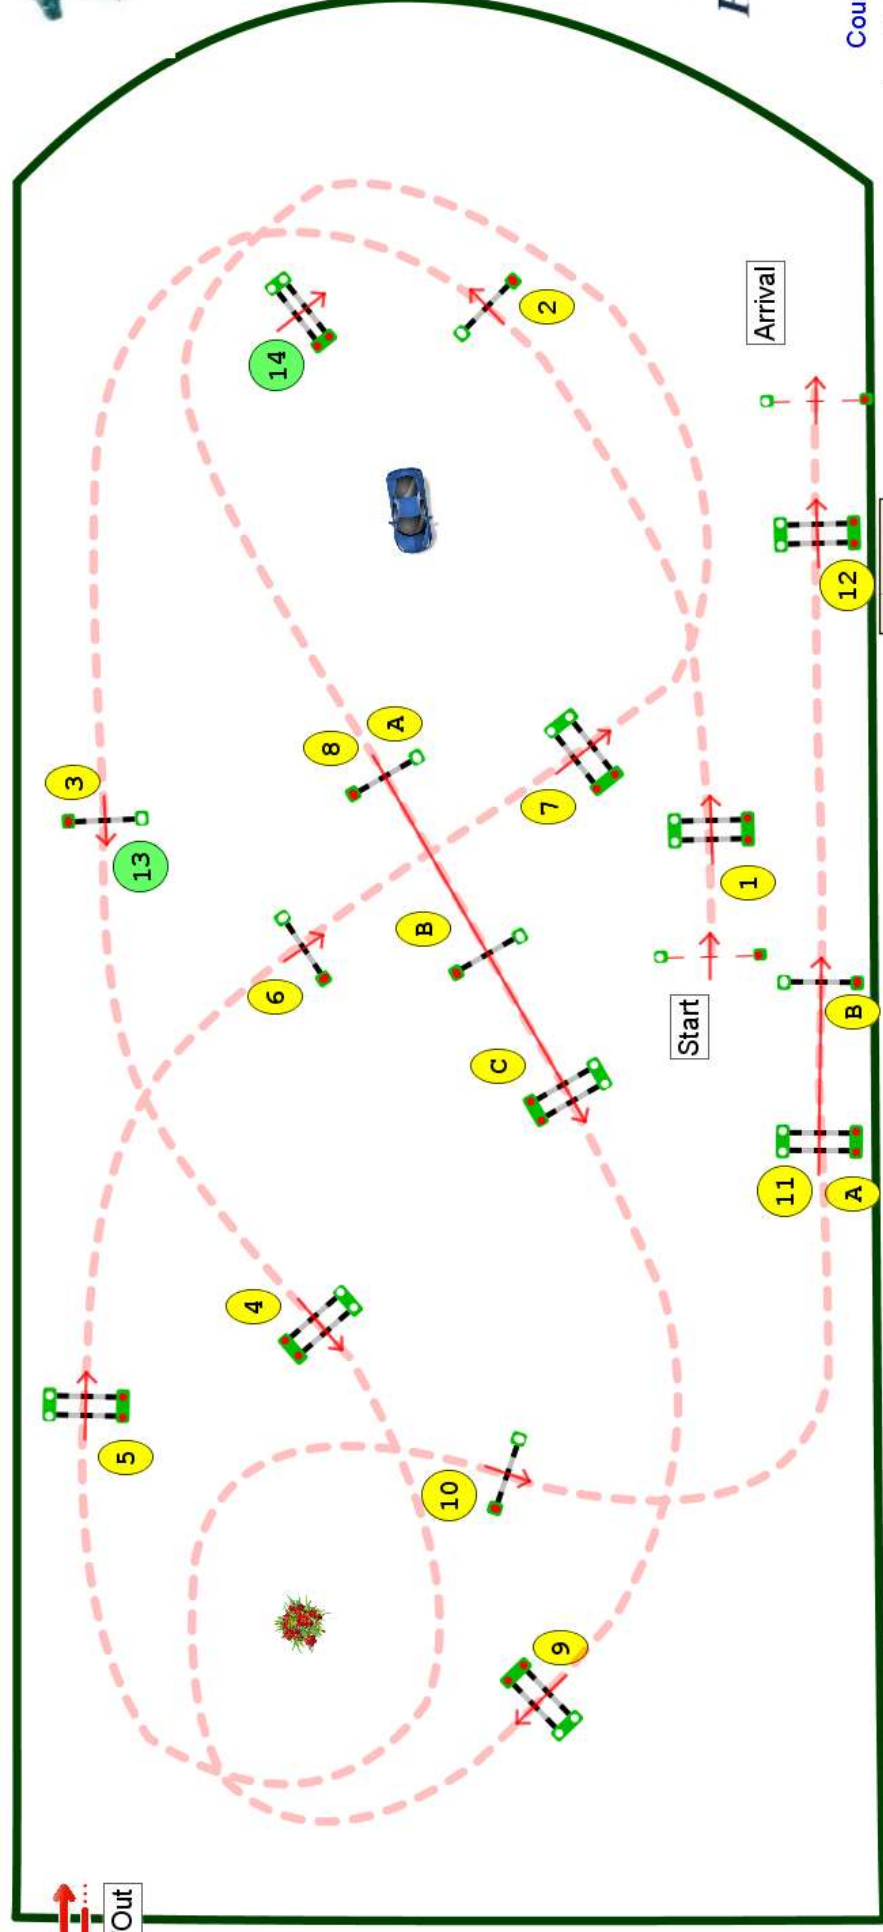

Type : CSI YH 6/7
Height : 1.35m
Class speed : 350m/m

Table of A against the
penalties : clock
Article : 238.2.2
Length : 490.0m
Time allowed : **84S**
Time limit : 168s

Table of With jump-off
penalties :
9.10.11A.12.8BC.13.14
Length : 280.0m
Time allowed : **48S**
Time limit : 96s

9.10.11A.12.8BC.13.14