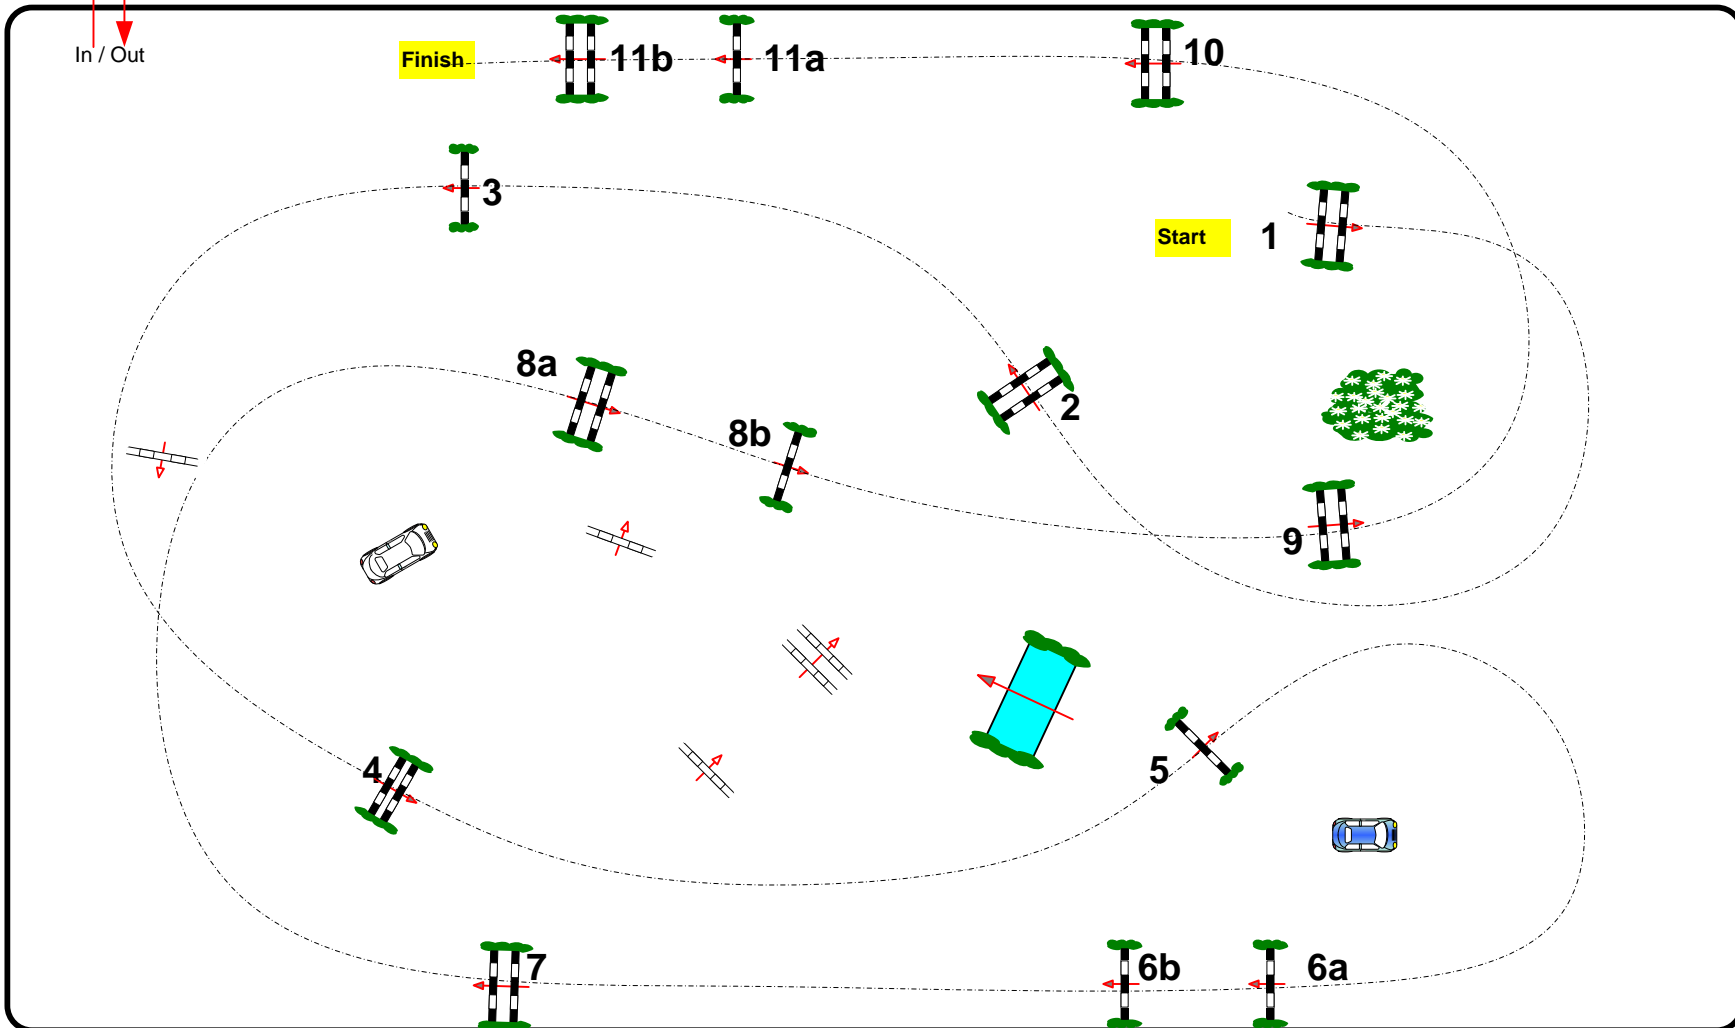

Table :	A	Speed :	350 m/min	Obstacles :	11	1st Jump-off :	
National RG :		Length :	440 m	Efforts :	14	Length :	0 m
FEI RG / Art. :	238.2.1	Time allowed :	76 sec	Penalty sec :		Time allowed :	0 sec
Height :	1.30 m	Time limit :	152 sec	Closed combination :		Time limit :	0 sec

Course Designer
Cédric LONGIS

Valentin MEURISSE