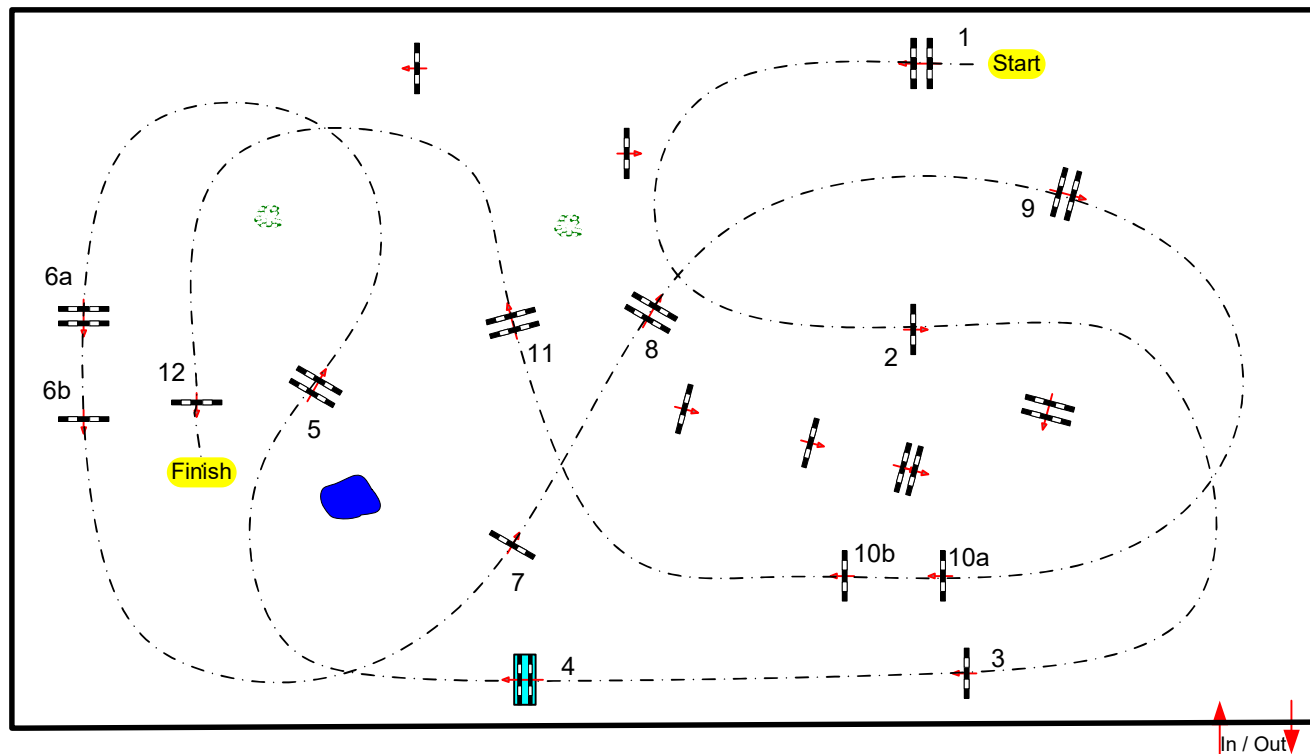

Table: A  
National RG:  
FEI RG / Art. 220.2.1.1  
Height: 1,35 m

Speed: 350 m/min

Length: 470 m  
Time allowed: 81 sec  
Time limit: 162 sec

Obstacles: 12  
Sauts: 15  
Penalty sec  
Closed combination:

1st Jump-off:

Length: 0 m  
Time allowed: 0 sec  
Time limit: 0 sec

Course Designer

Jean Christophe  
LAPARRA

Elodie Lobadowsky