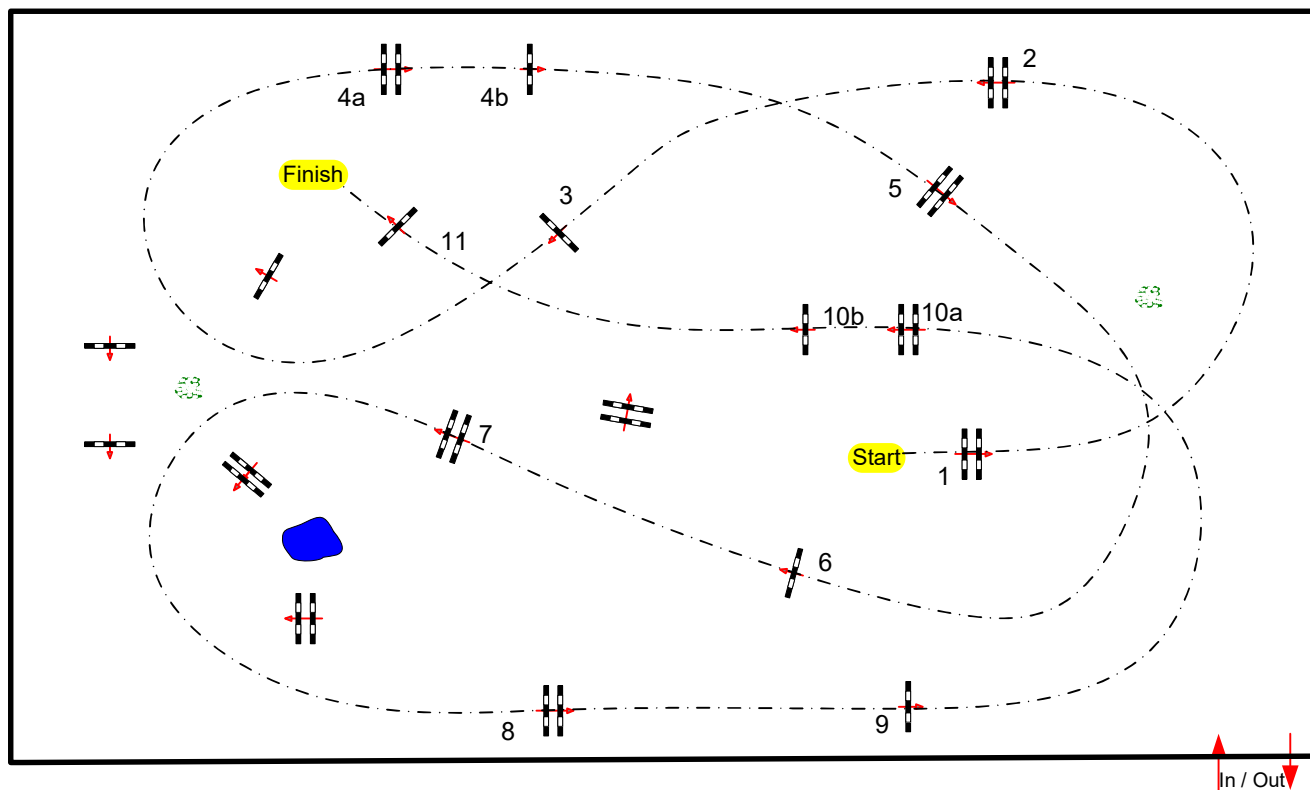

Start: 10:45

Table: A  
National RG:  
FEI RG / Art. 220.2.1.1  
Height: 1,10 m

Speed: 350 m/min

Length: 480 m  
Time allowed: 83 sec  
Time limit: 166 sec

Obstacles: 11  
Efforts: 13  
Penalty sec  
Closed combination:

1st Jump-off:

Length: 0 m  
Time allowed: 0 sec  
Time limit: 0 sec

Course Designer

Jean Christophe  
LAPARRA  
Elodie Lobadowsky