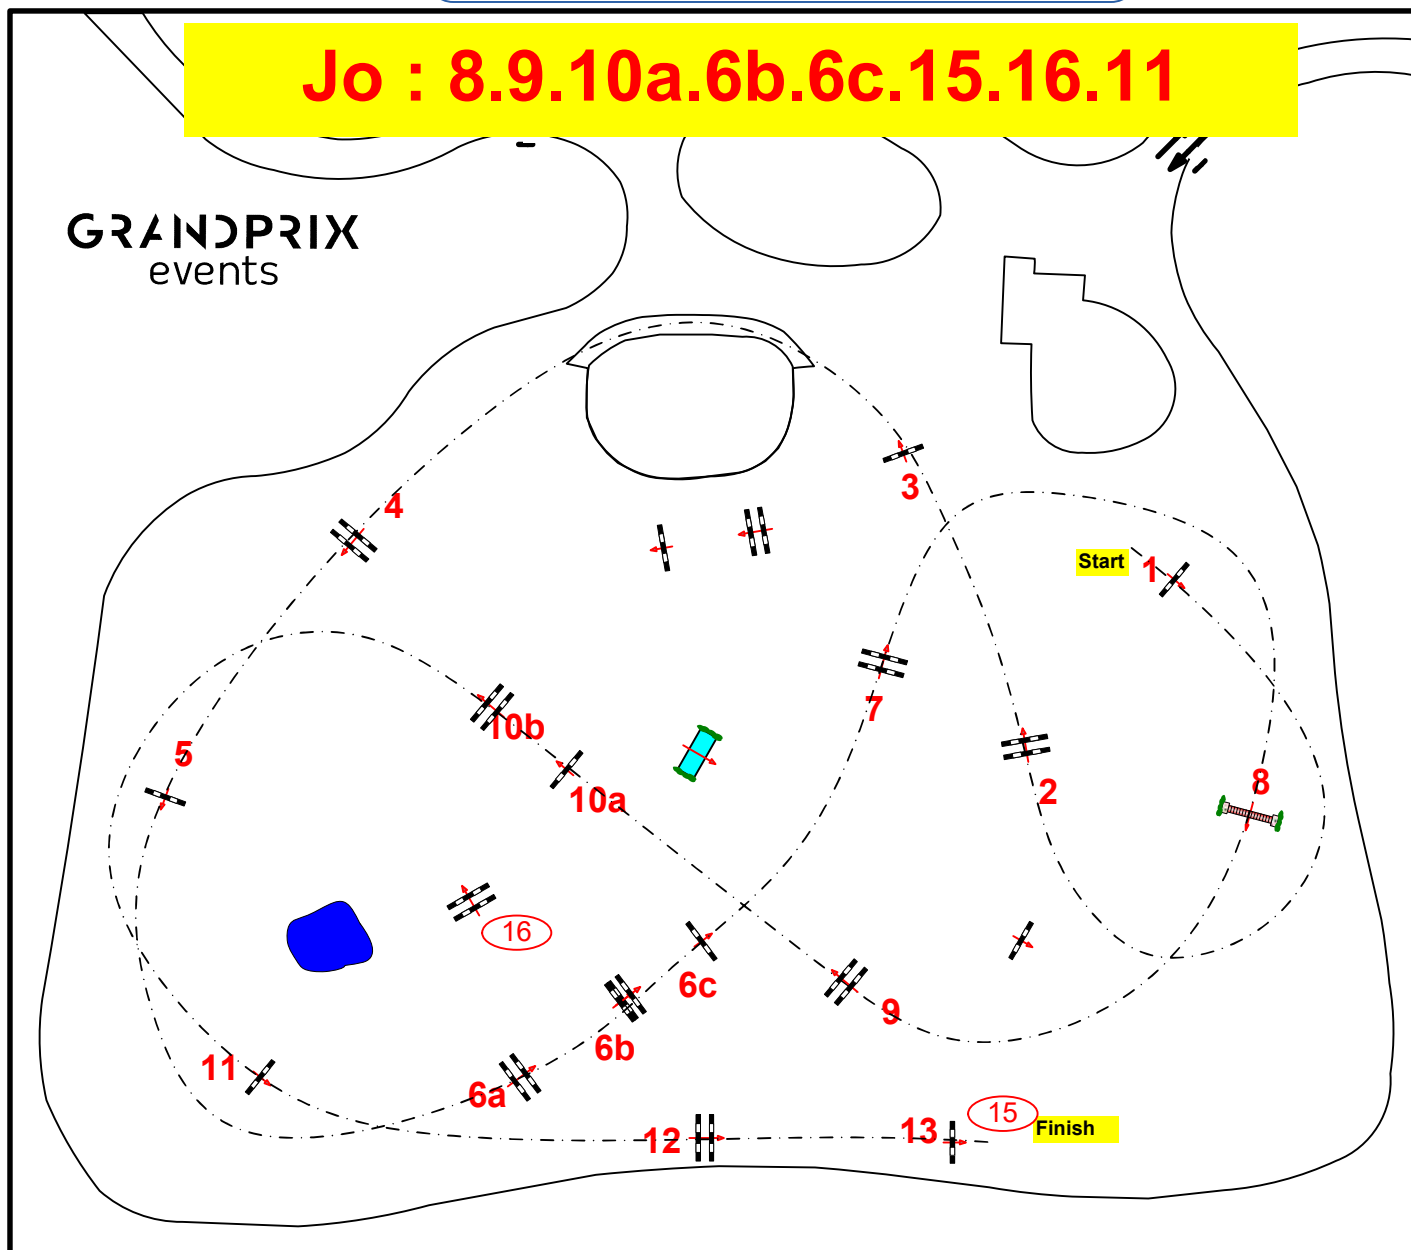

Jo : 8.9.10a.6b.6c.15.16.11

GRANDPRIX
events

Class No.: 37

gp u 25 1.40m

Competition with one jump-off

samedi 18 avril 2026

Start: 0:00

Table: A
National RG:
FEI RG / Art.
Height: 1.40 m

Speed: 375 m/min

Length: 0 m
Time allowed: 0
sec
Time limit: 0 sec

Obstacles: 13
Efforts: 16
Penalty sec
Closed combination:

1st Jump-off:

Length: 330 m
Time allowed:
53 sec
Time limit: 106 sec

Course Designer team