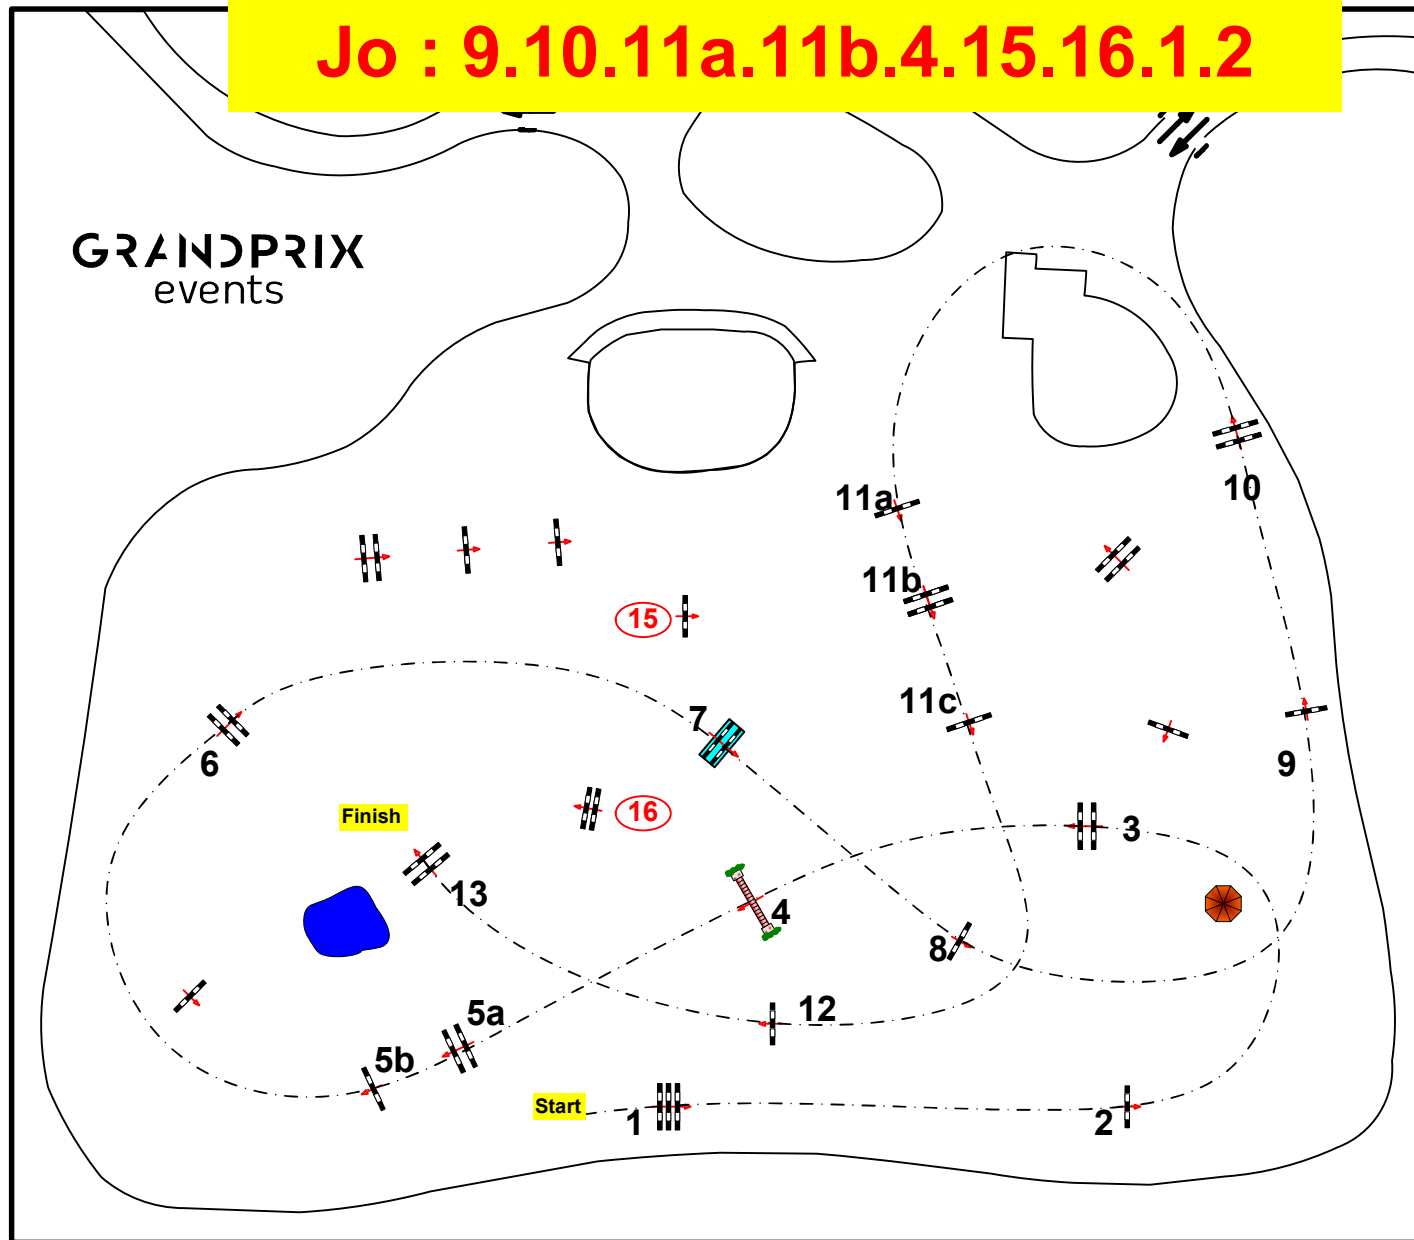

Jo : 9.10.11a.11b.4.15.16.1.2

GRANDPRIX
events

Class No.: 28

csio p gp 1.30

Competition with one jump-off

dimanche 19 avril 2026

Start: 0:00

Table: A
National RG:
FEI RG / Art.
220.2.1.2
Height: 1.30 m

Speed: 350 m/min

Length: 0 m
Time allowed: 0
sec
Time limit: 0 sec

Obstacles: 13
Efforts: 16
Penalty sec
Closed combination:

1st Jump-off:

Length: 0 m
Time allowed: 0
sec
Time limit: 0 sec

Course Designer team