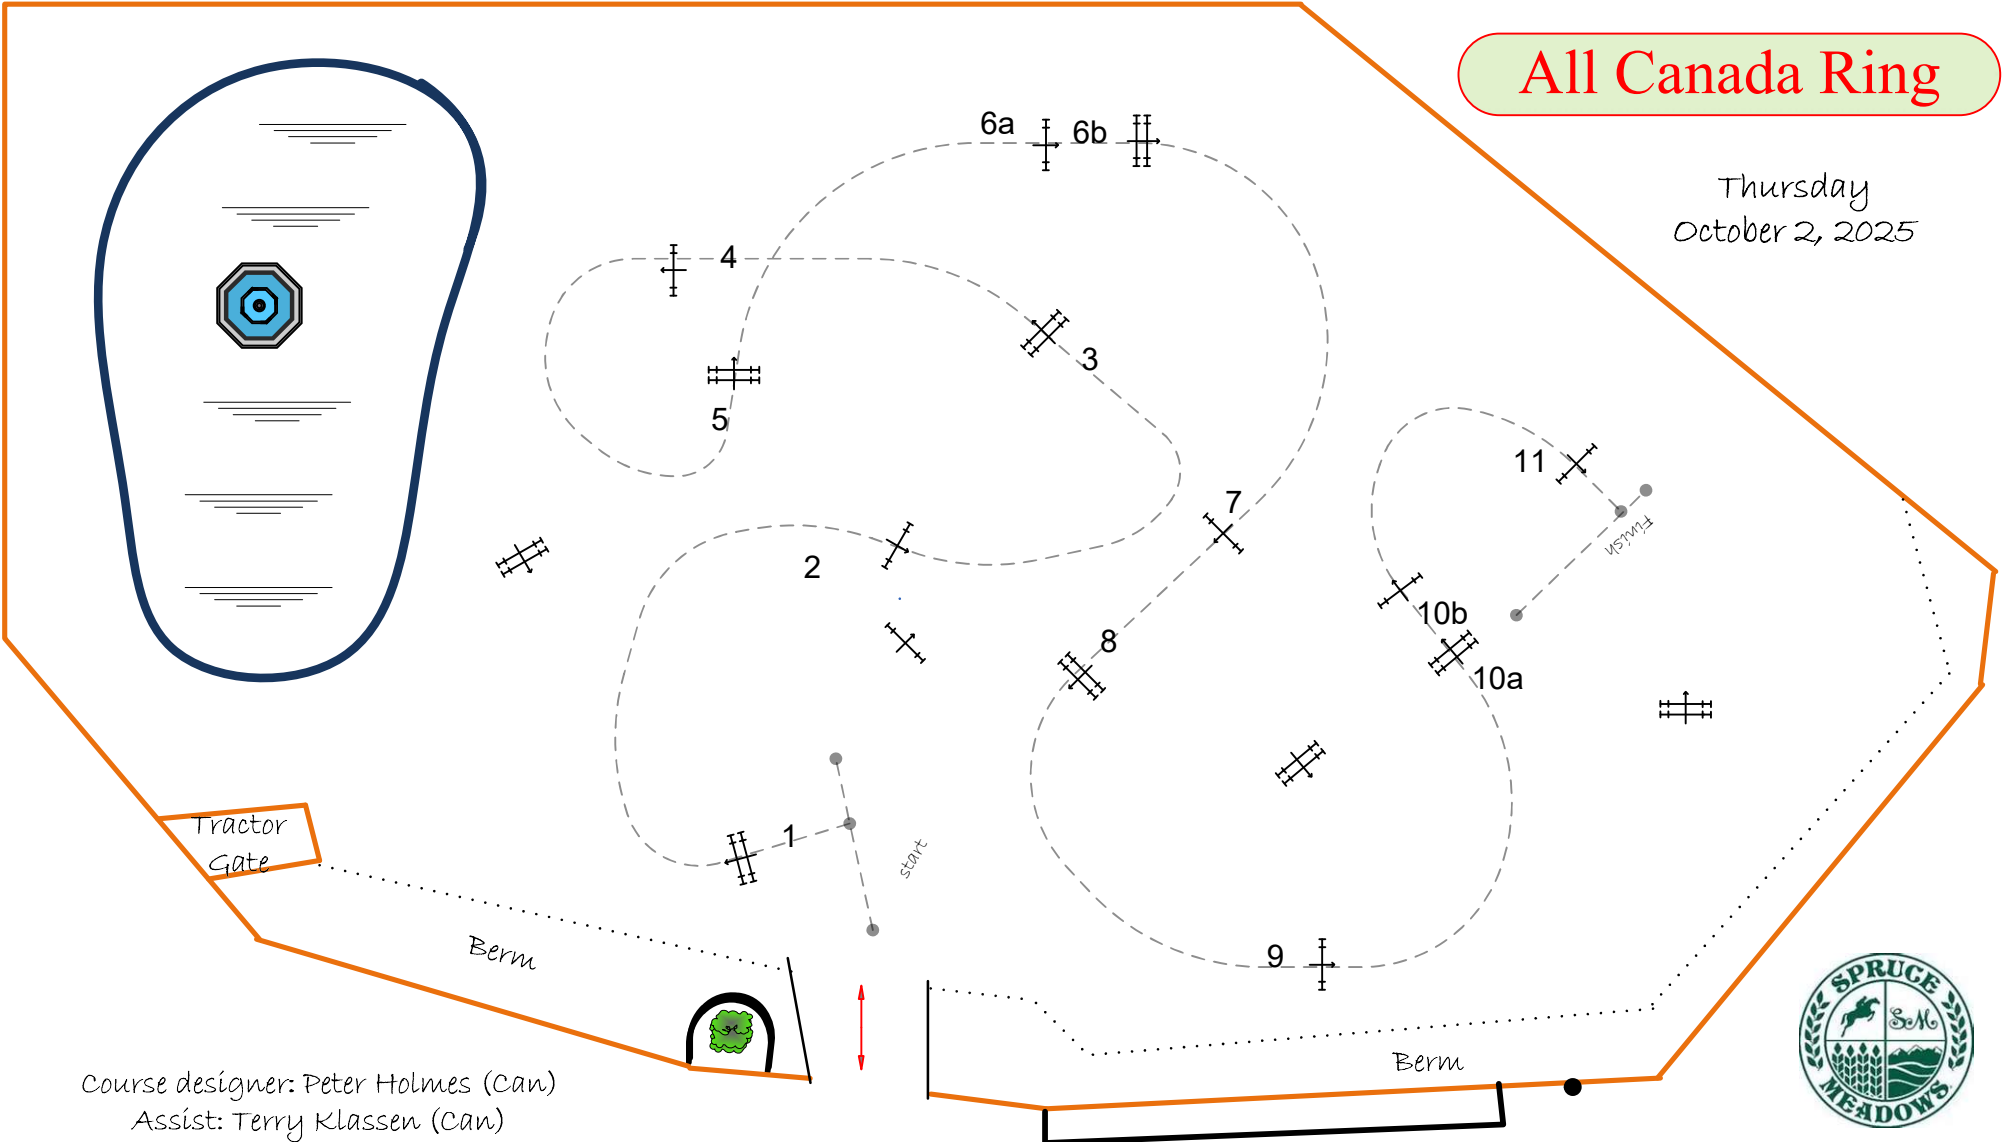

SPRUCE MEADOWS OKTOBERFEST - October 1 to 5, 2025

Competition 116 Friends of the Meadows – 1.15m

1

Table: 11.2.1

Fences 1 to 11

Distance: 515 m

Speed: 350 m/min

Time Allowed: 88 secs

Time Limit: 176 secs

Jump-Off:

n/a

Time Allowed: secs

Time Limit: secs

All Canada Ring

Thursday
October 2, 2025

Course designer: Peter Holmes (Can)
Assist: Terry Klassen (Can)