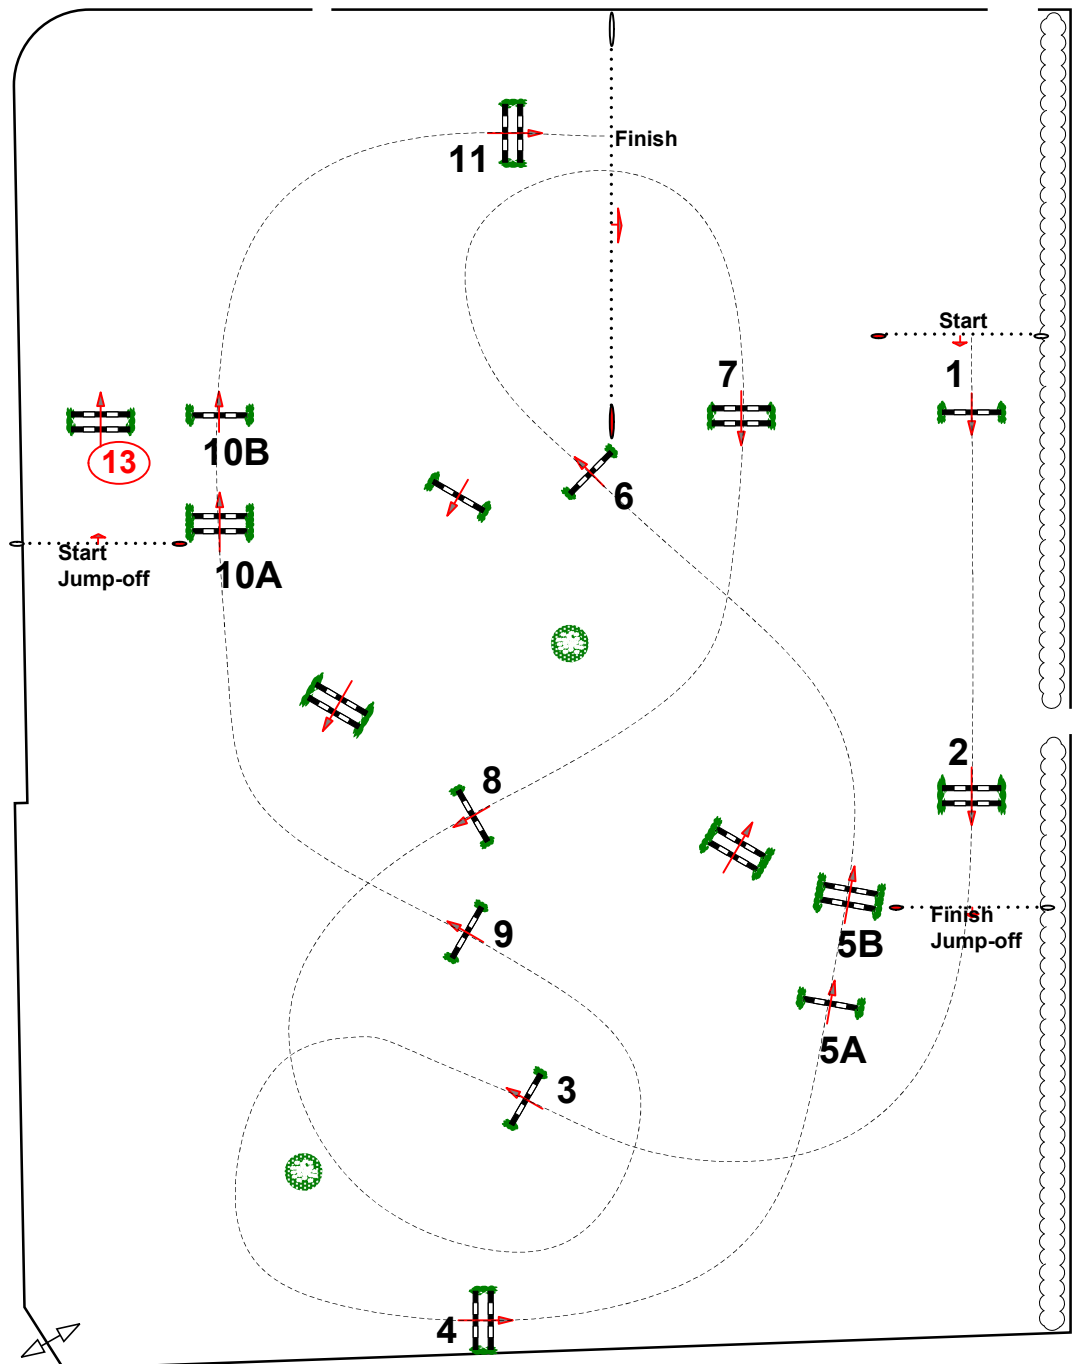

# Spruce Meadows Oktoberfest

Class No.: 115 Friends of the Meadows 1.10m Jumper  
Competition with one jump-off October 5, 2025

Table:  
National RG:  
FEI RG / Art. 238.2.2  
Height: 1.10 m

Speed: 350 m/min

Length: 460 m  
Time allowed: 79 sec  
Time limit: 158 sec

Obstacles: 11  
Efforts: 13  
Penalty sec  
Closed combination:

1st Jump-off:  
13-7-8-5A-5B-6-1-2  
Length: 290 m  
Time allowed: 50 sec  
Time limit: 100 sec

2

Scale: 1:600

CD: William Dean-Stobie