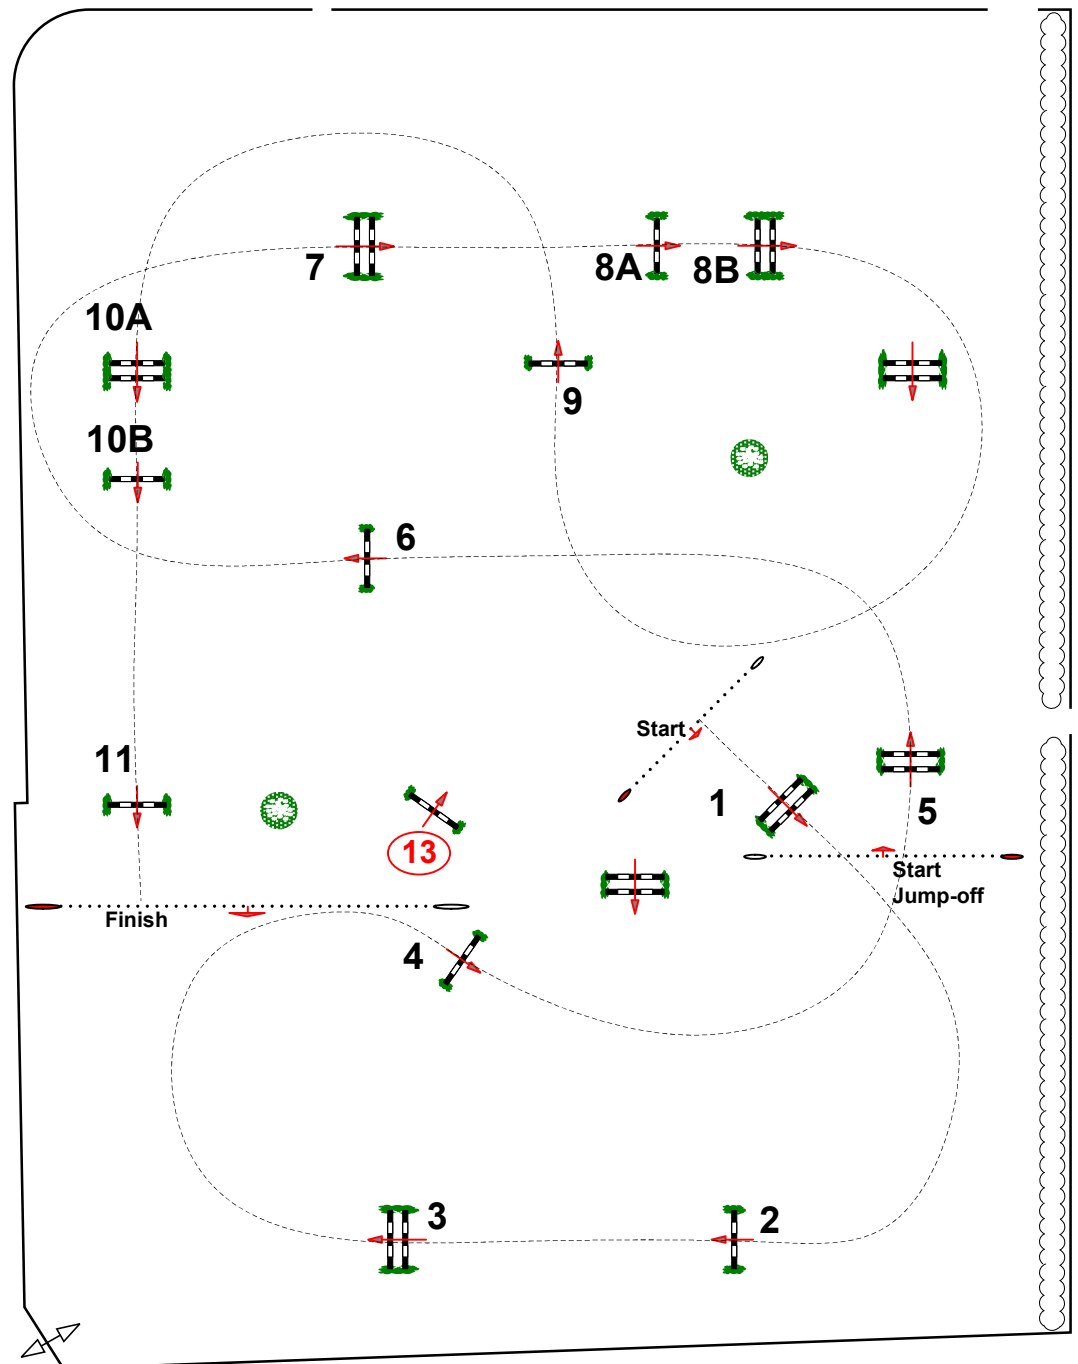

Spruce Meadows Oktoberfest

Class No.: 114 Friends of the Meadows 1.10m Jumper
Competition with one jump-off October 4, 2025

Table:
National RG:
FEI RG / Art. 238.2.2
Height: 1.10 m

Speed: 350 m/min

Length: 460 m
Time allowed: 79 sec
Time limit: 158 sec

Obstacles: 11
Efforts: 13
Penalty sec
Closed combination:

1st Jump-off:
5-1-13-9-10A-10B-11
Length: 250 m
Time allowed: 43 sec
Time limit: 86 sec

3

Scale: 1:600

CD: William Dean-Stobie