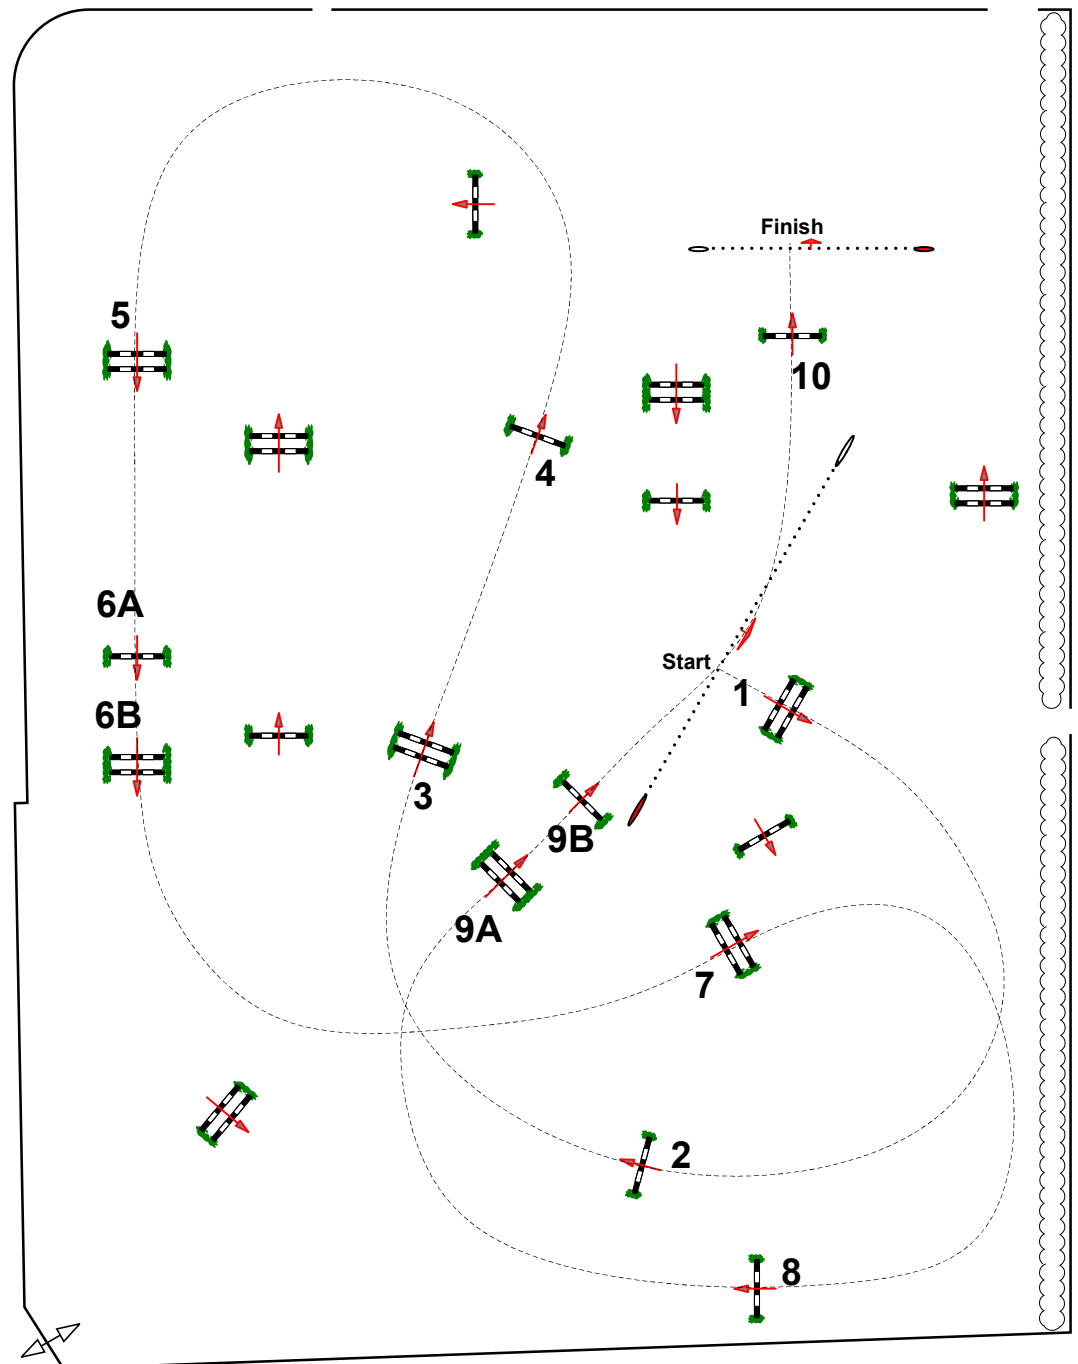

Spruce Meadows Oktoberfest

Class No.: 113 Friends of the Meadows 1.10m Jumper
Competition against the clock October 3, 2025

Table: A
National RG:
FEI RG / Art. 238.2.1
Height: 1.10 m

Speed: 350 m/min

Length: 460 m

Time allowed: 79 sec

Time limit: 158 sec

Obstacles: 10

Efforts: 12

Penalty sec

Closed combination:

1st Jump-off:

Length: 0 m

Time allowed: 0 sec

Time limit: 0 sec

3

Scale: 1:600

CD: William Dean-Stobie