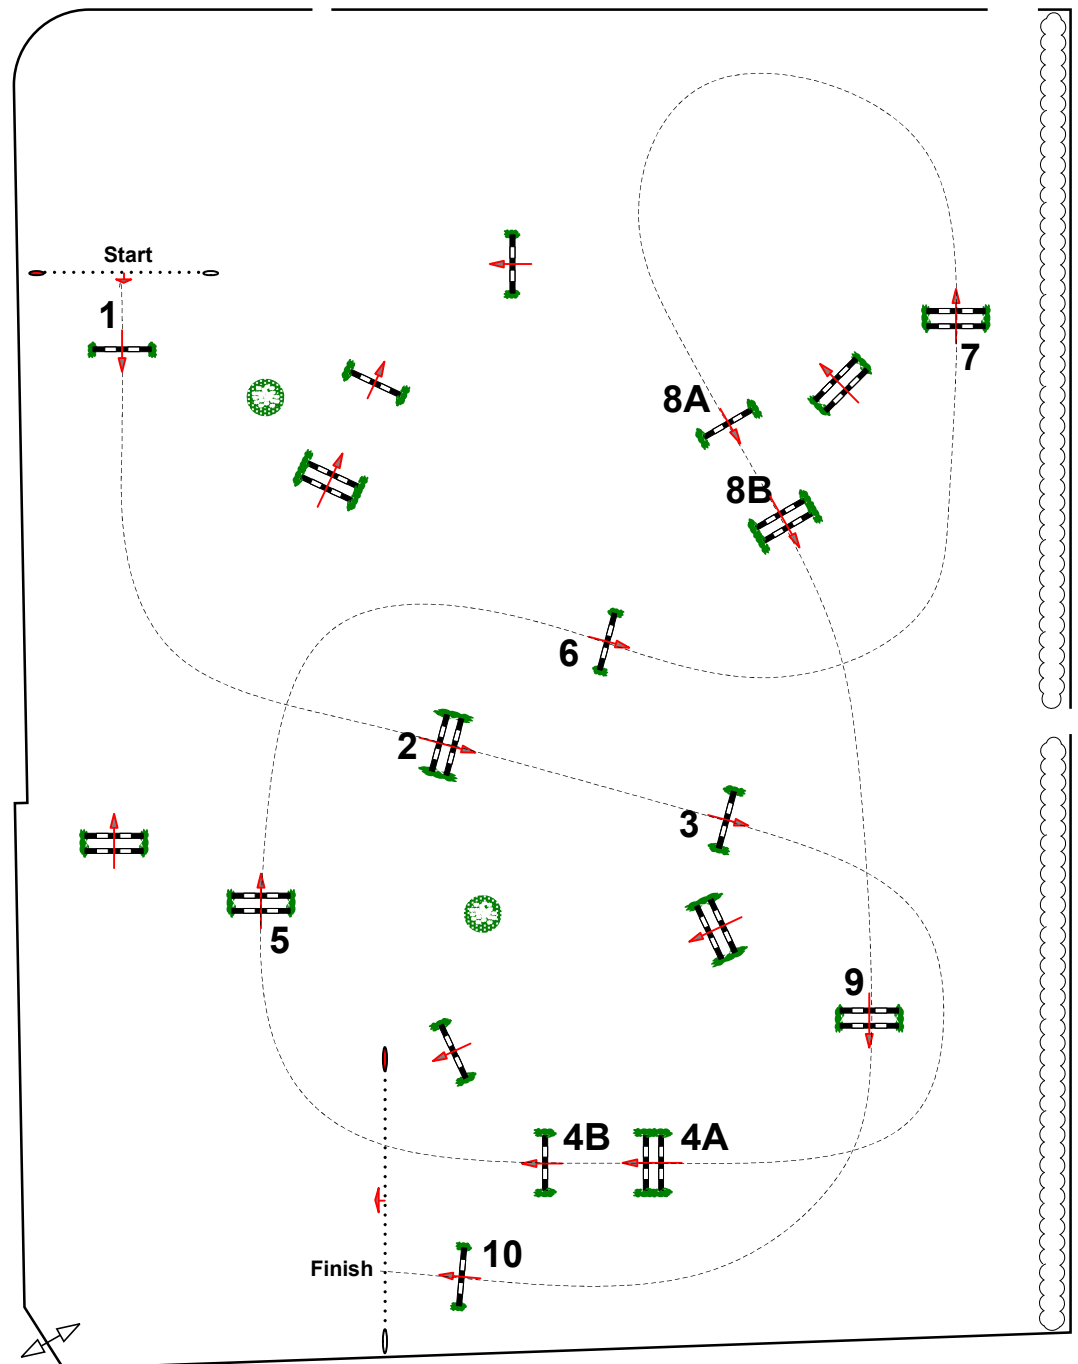

Spruce Meadows Oktoberfest

Class No.: 112 Friends of the Meadows 1.10m Jumper
Competition against the clock October 2, 2025

Table: A
National RG:
FEI RG / Art. 238.2.1
Height: 1.10 m

Speed: 350 m/min

Length: 420 m
Time allowed: 72 sec
Time limit: 144 sec

Obstacles: 10
Efforts: 12
Penalty sec
Closed combination:

1st Jump-off:

Length: 0 m
Time allowed: 0 sec
Time limit: 0 sec

3

Scale: 1:600

CD: William Dean-Stobie