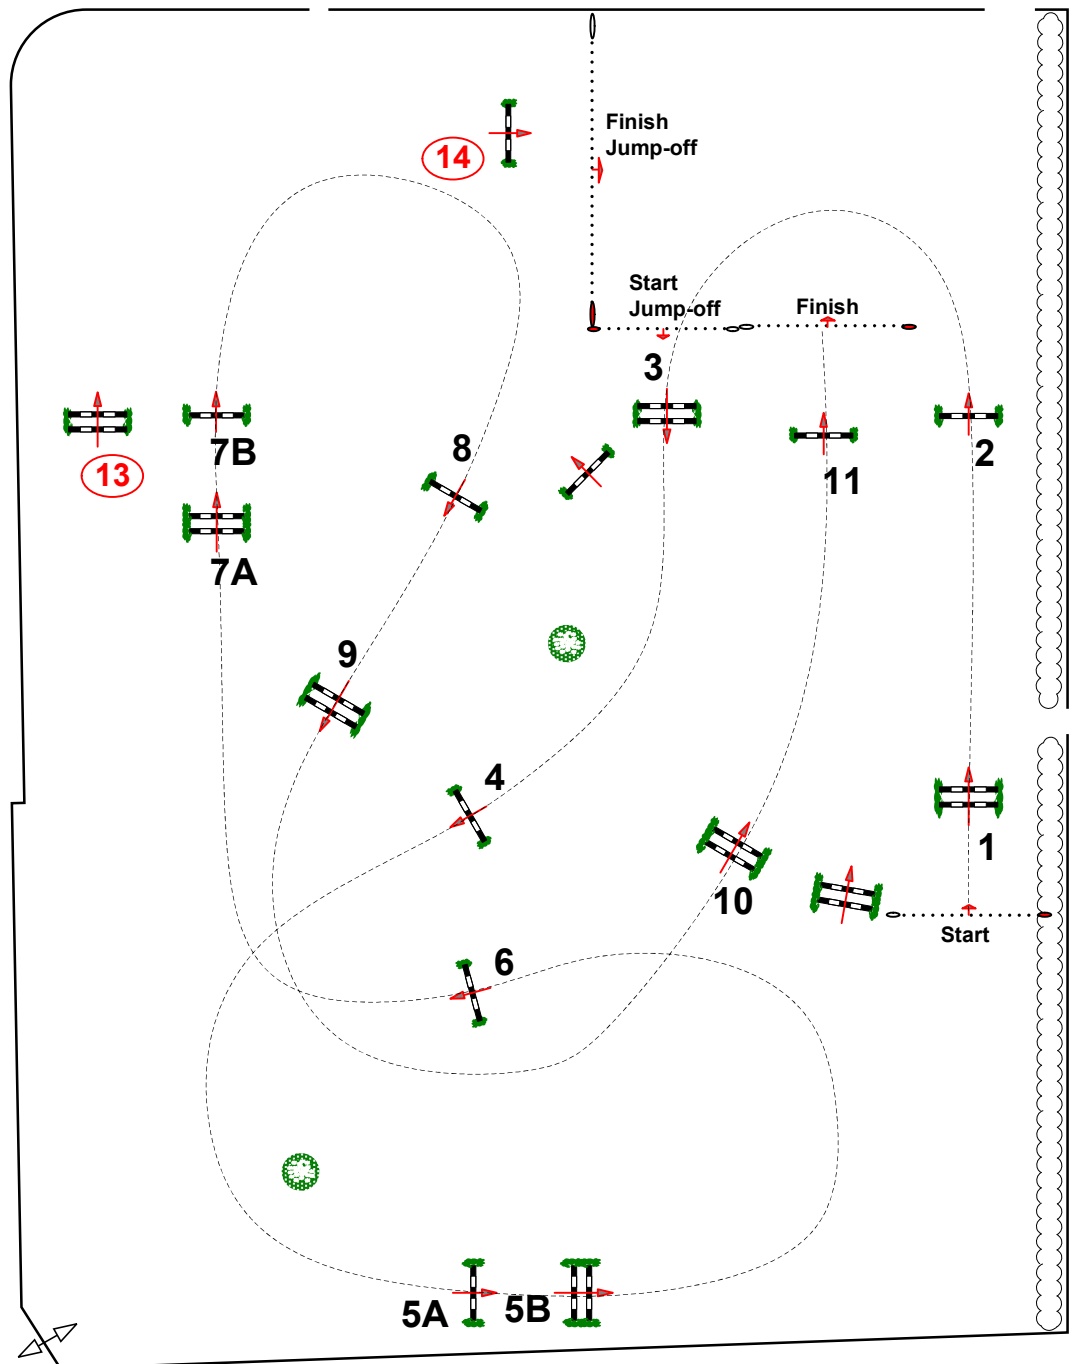

Spruce Meadows Oktoberfest

Class No.: 110 Friends of the Meadows 1.00m Jumper
Competition with one jump-off October 5, 2025

Table: A
National RG:
FEI RG / Art. 238.2.2
Height: 1.00 m

Speed: 350 m/min

Length: 450 m
Time allowed: 78 sec
Time limit: 156 sec

Obstacles: 11
Efforts: 13
Penalty sec
Closed combination:

1st Jump-off:
3-4-5A-5B-6-13-14
Length: 260 m
Time allowed: 45 sec
Time limit: 90 sec

3

Scale: 1:600

CD: William Dean-Stobie