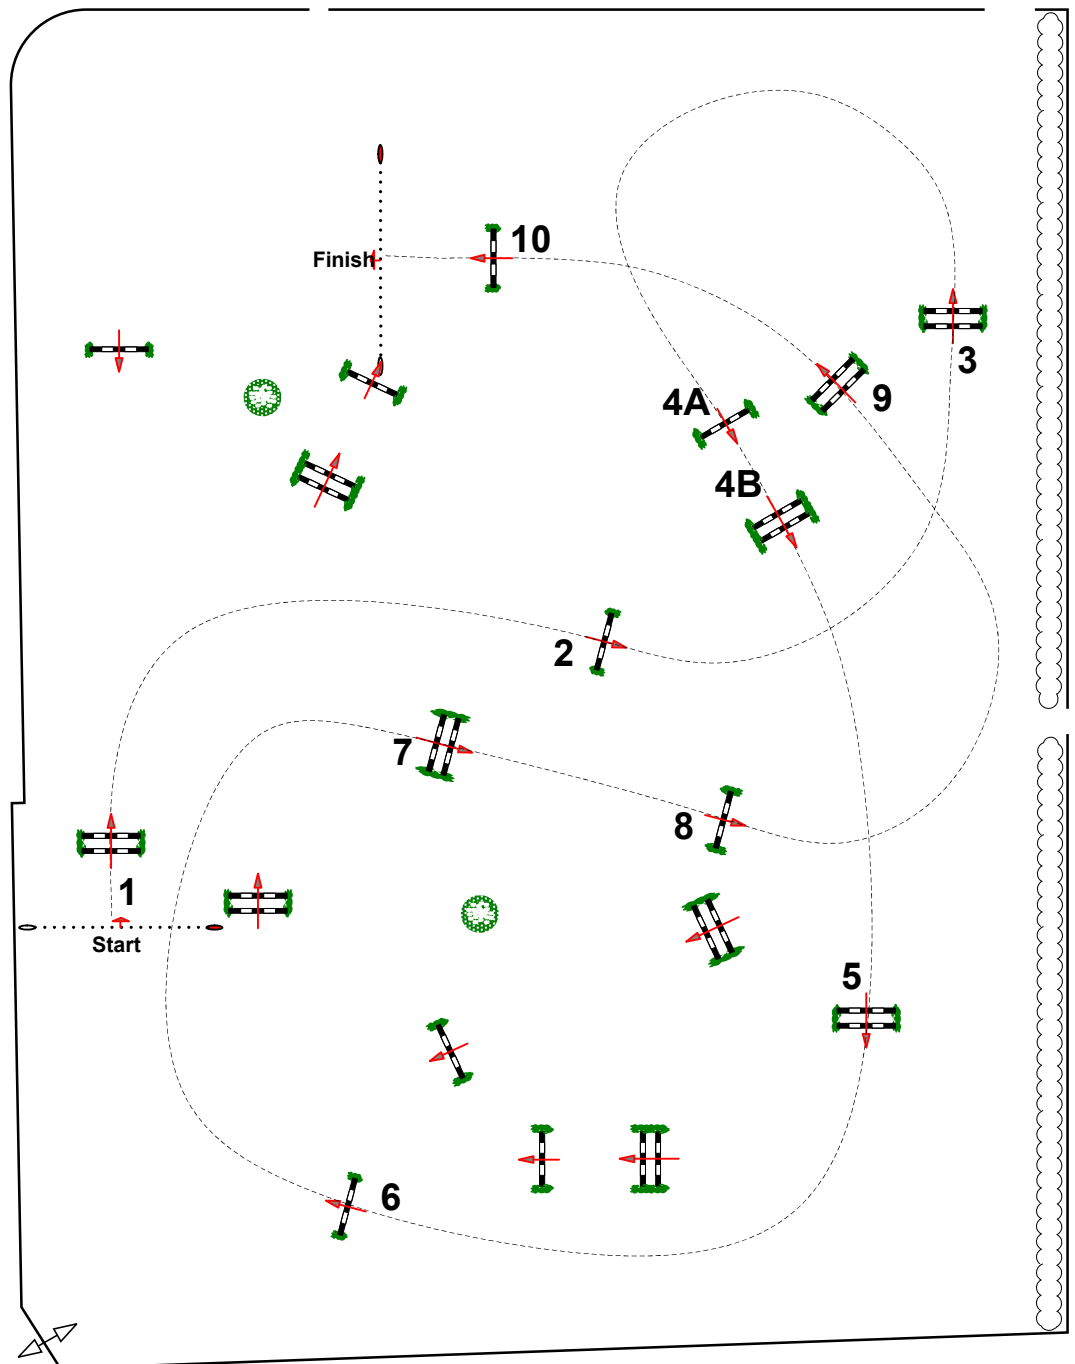

# Spruce Meadows Oktoberfest

Class No.: 107 Friends of the Meadows 1.00m Jumper  
Competition against the clock October 2, 2025

Table: A  
National RG:  
FEI RG / Art. 238.2.1  
Height: 1.00 m

Speed: 350 m/min

Length: 430 m  
Time allowed: 74 sec  
Time limit: 148 sec

Obstacles: 10  
Efforts: 11  
Penalty sec  
Closed combination:

1st Jump-off:

Length: 0 m  
Time allowed: 0 sec  
Time limit: 0 sec

2

Scale: 1:600