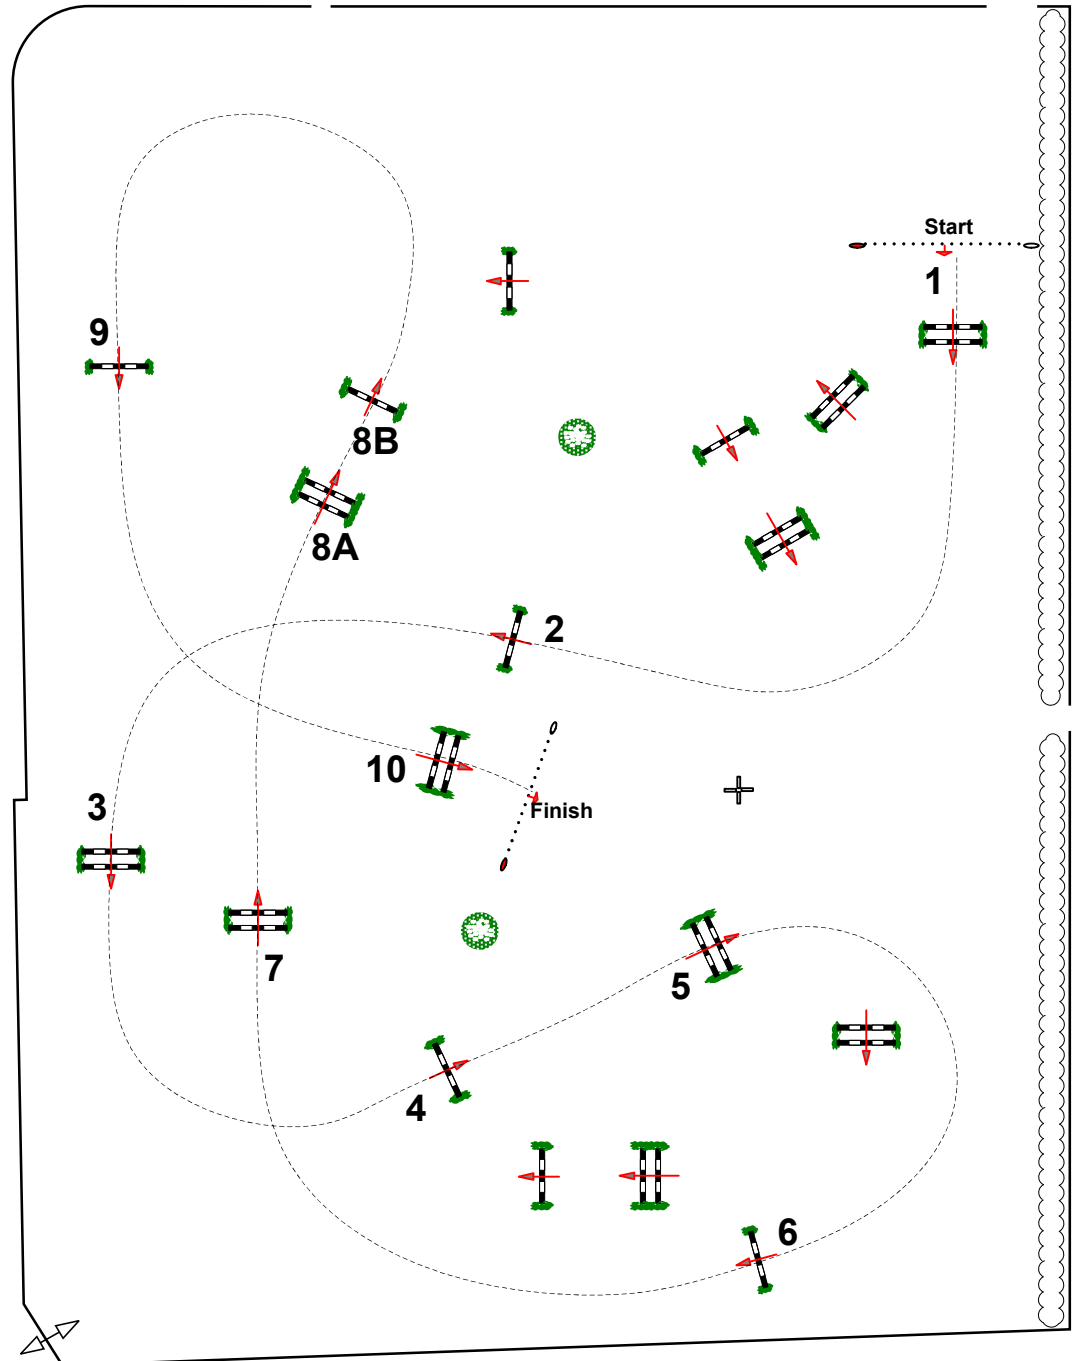

Spruce Meadows Oktoberfest

Class No.: 102 Friends of the Meadows .90m Jumper
Match the Clock October 2, 2025

Table: A
National RG: G613
FEI RG / Art. 238.2.1
Height: .90 m

Speed: 350 m/min

Length: 430 m
Time allowed: 74 sec
Time limit: 148 sec
Optimum Time: 70 sec

Obstacles: 10
Efforts: 11
Penalty sec
Closed combination:

1st Jump-off:

Length: 0 m
Time allowed: 0 sec
Time limit: 0 sec

Scale: 1:600

CD: William Dean-Stobie