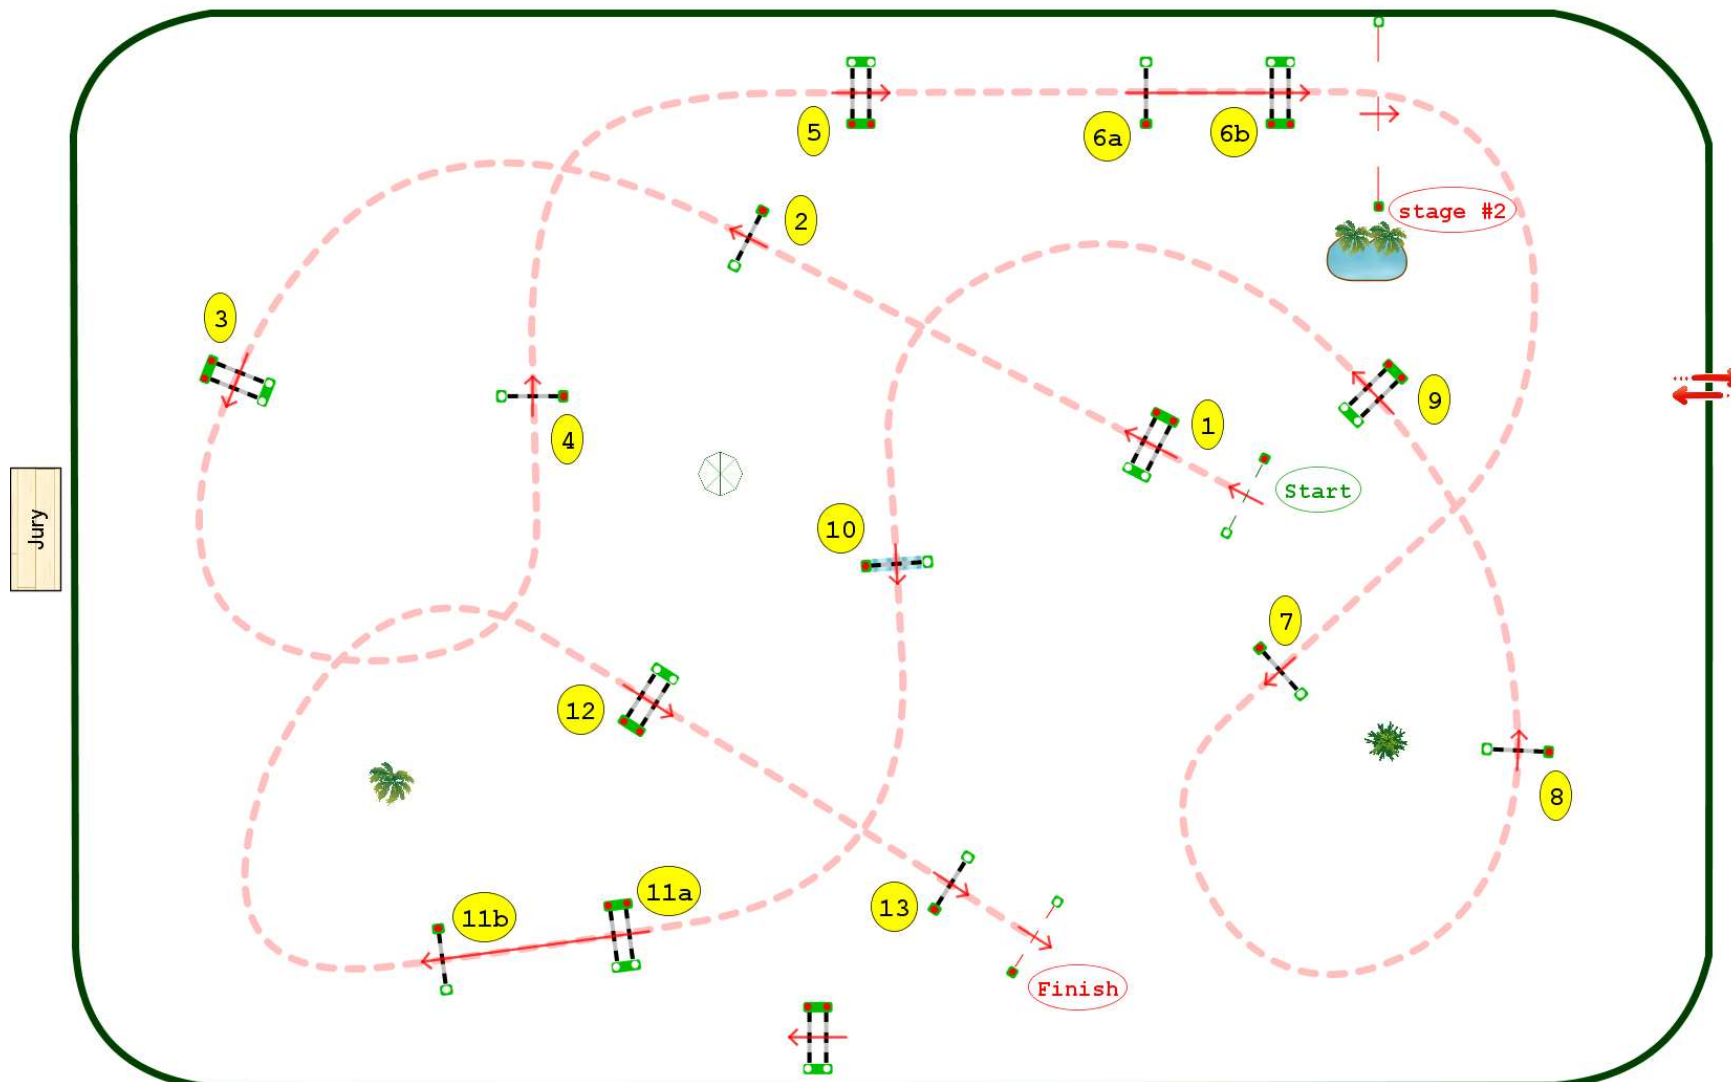

Height : 1.35m
Class speed : 350m/m

Table of special 2 phases penalties :
Article : 274.5.6
Length : 220.0m
Time allowed : 38s
Time limit : 76s

Table of special 2 phases penalties :
Length : 290.0m
Time allowed : 50s
Time limit : 100s

vl. Haras de Jardy - CSI** - Prix VL Médias

Jury