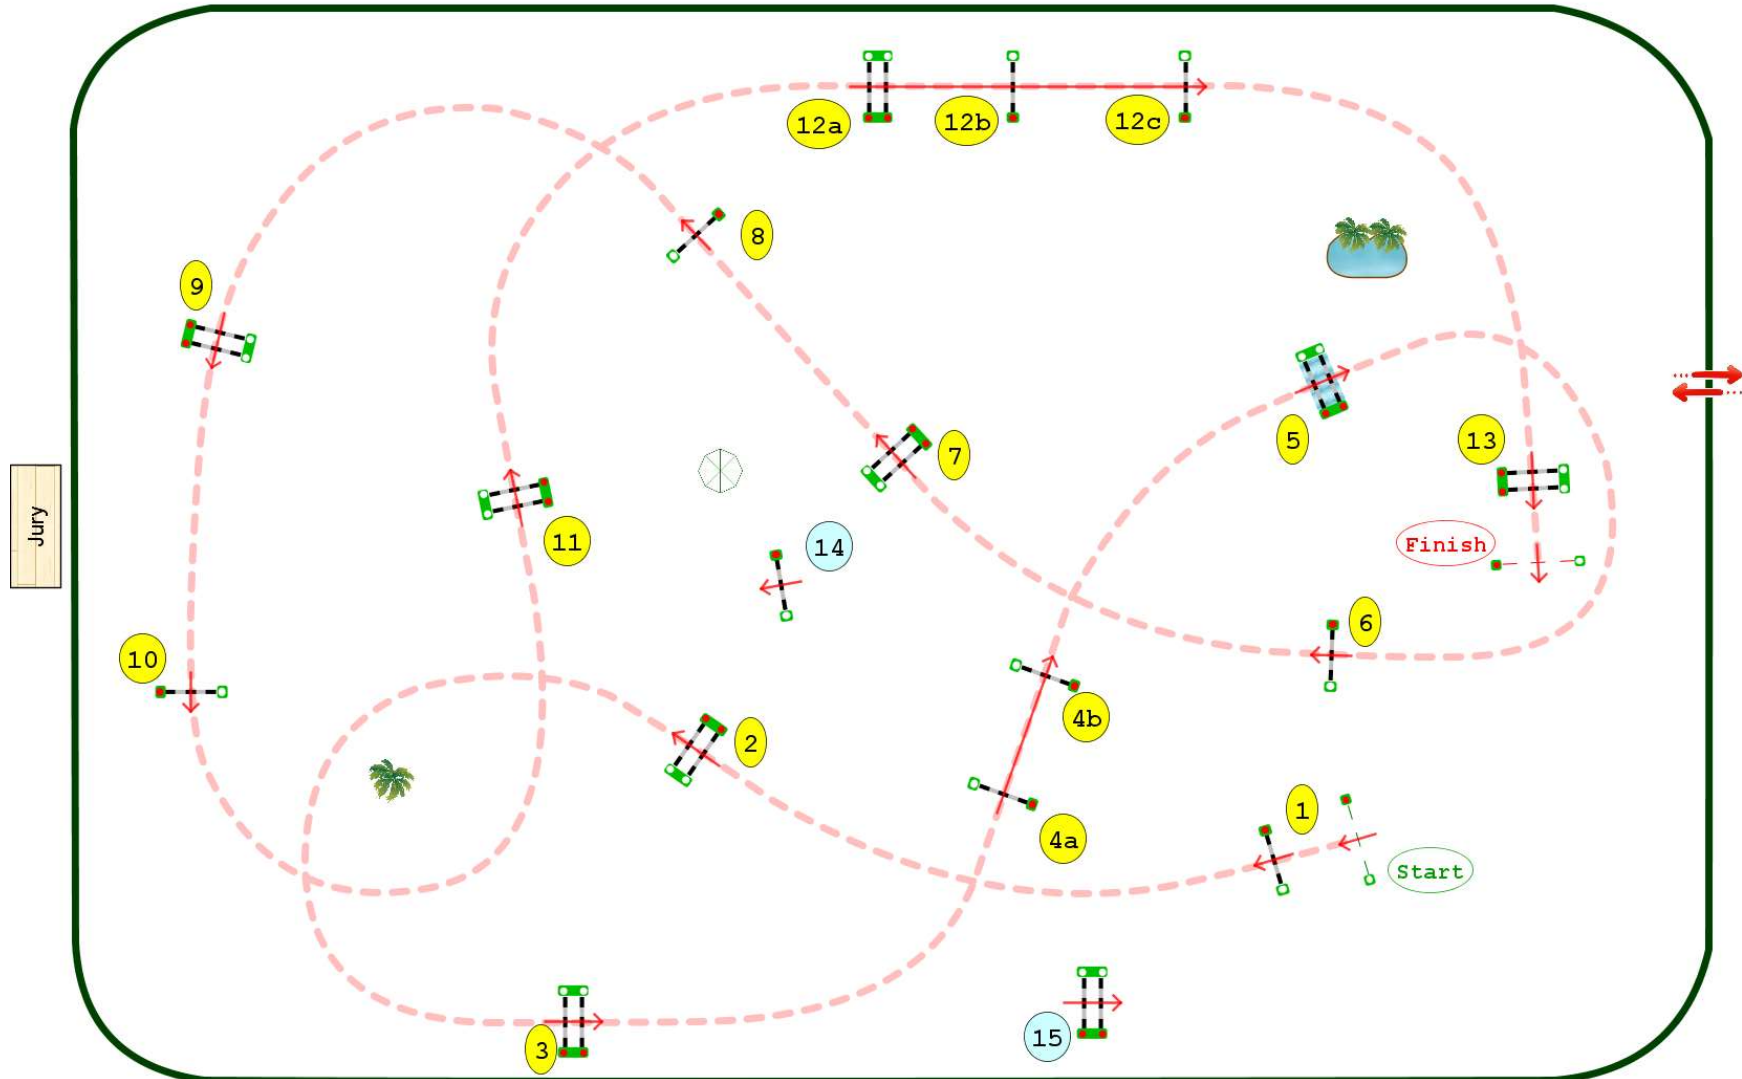

Height : 1.4m
Class speed : 350m/m

Table of A against the penalties : clock
Article : 238.2.2
Length : 470.0m
Time allowed : **81s**
Time limit : 162s

Table of With jump-off penalties :
6-7-10-11-12ab-14-15
Length : 300.0m
Time allowed : **52s**
Time limit : 104s

Haras de Jardy - CSI** - Toubin Clément

Jury