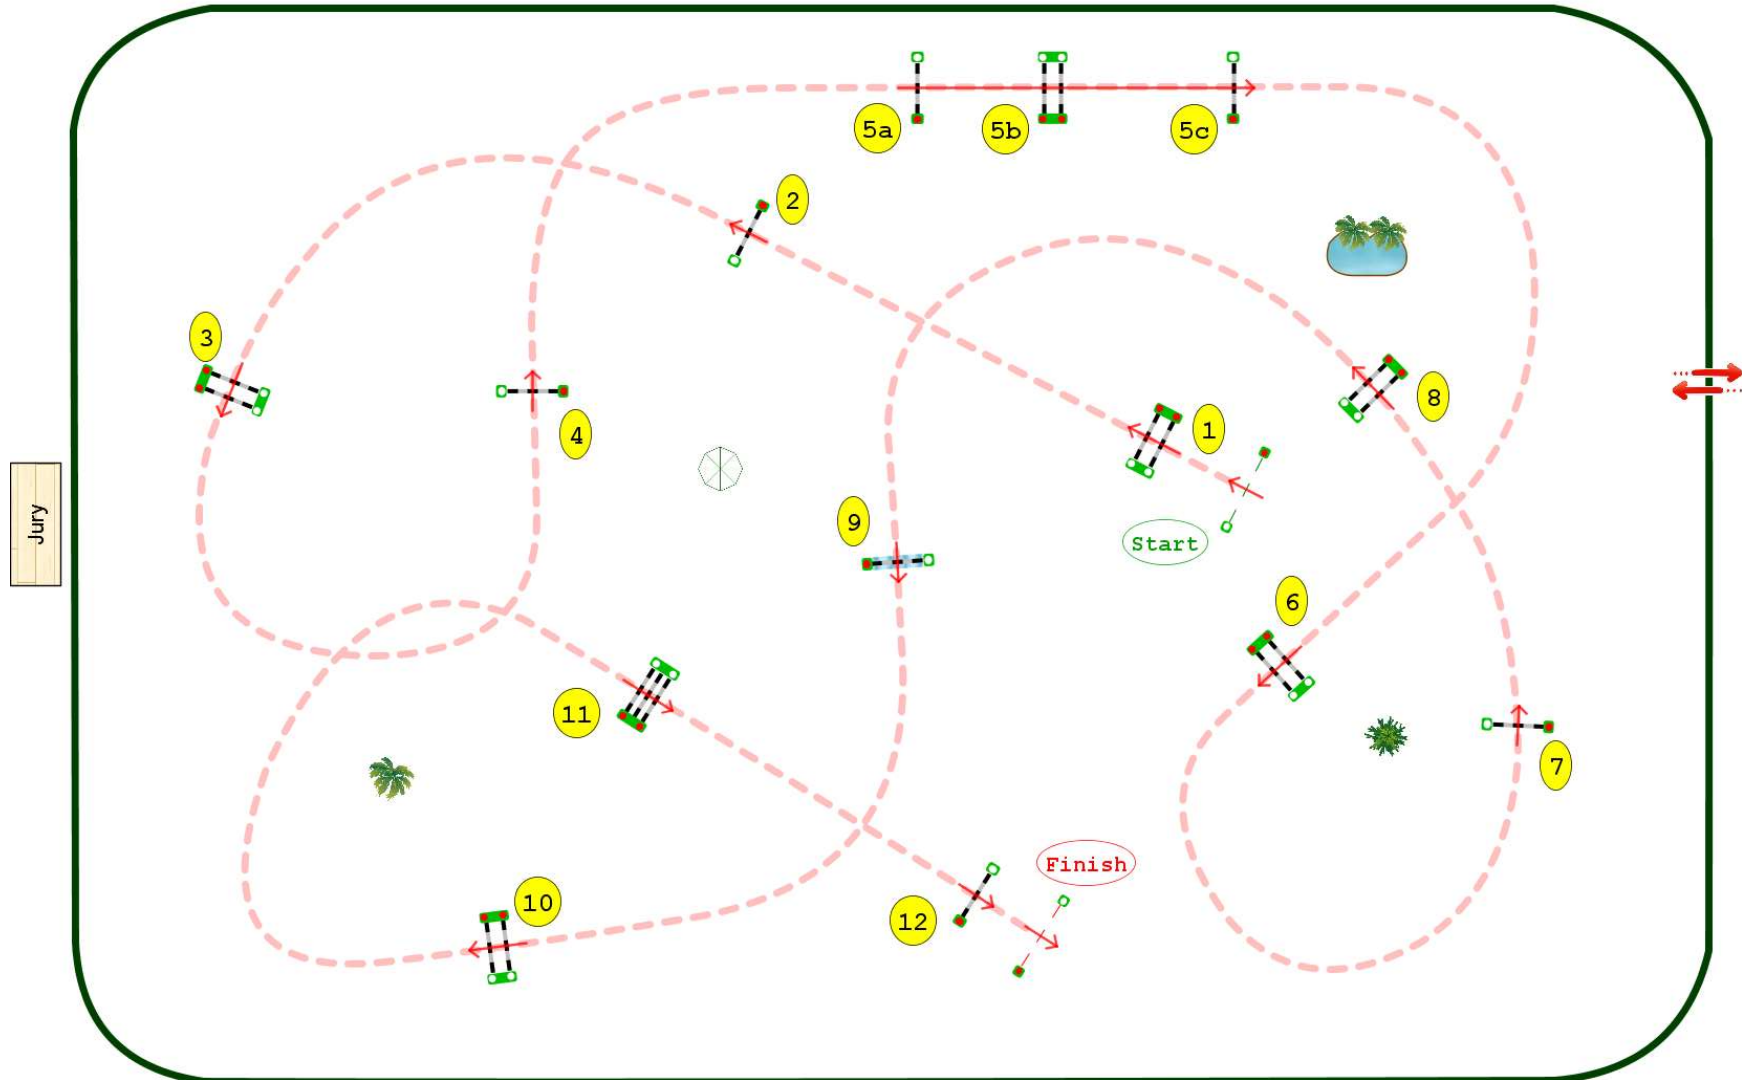

Height : 1.2m
Class speed : 350m/m

Table of A against the penalties : clock
Article : 238.2.1
Length : 480.0m
Time allowed : 83s
Time limit : 166s

Table of Without jump-off penalties :

Haras de Jardy - CSI Am-A - Prix Esthederm