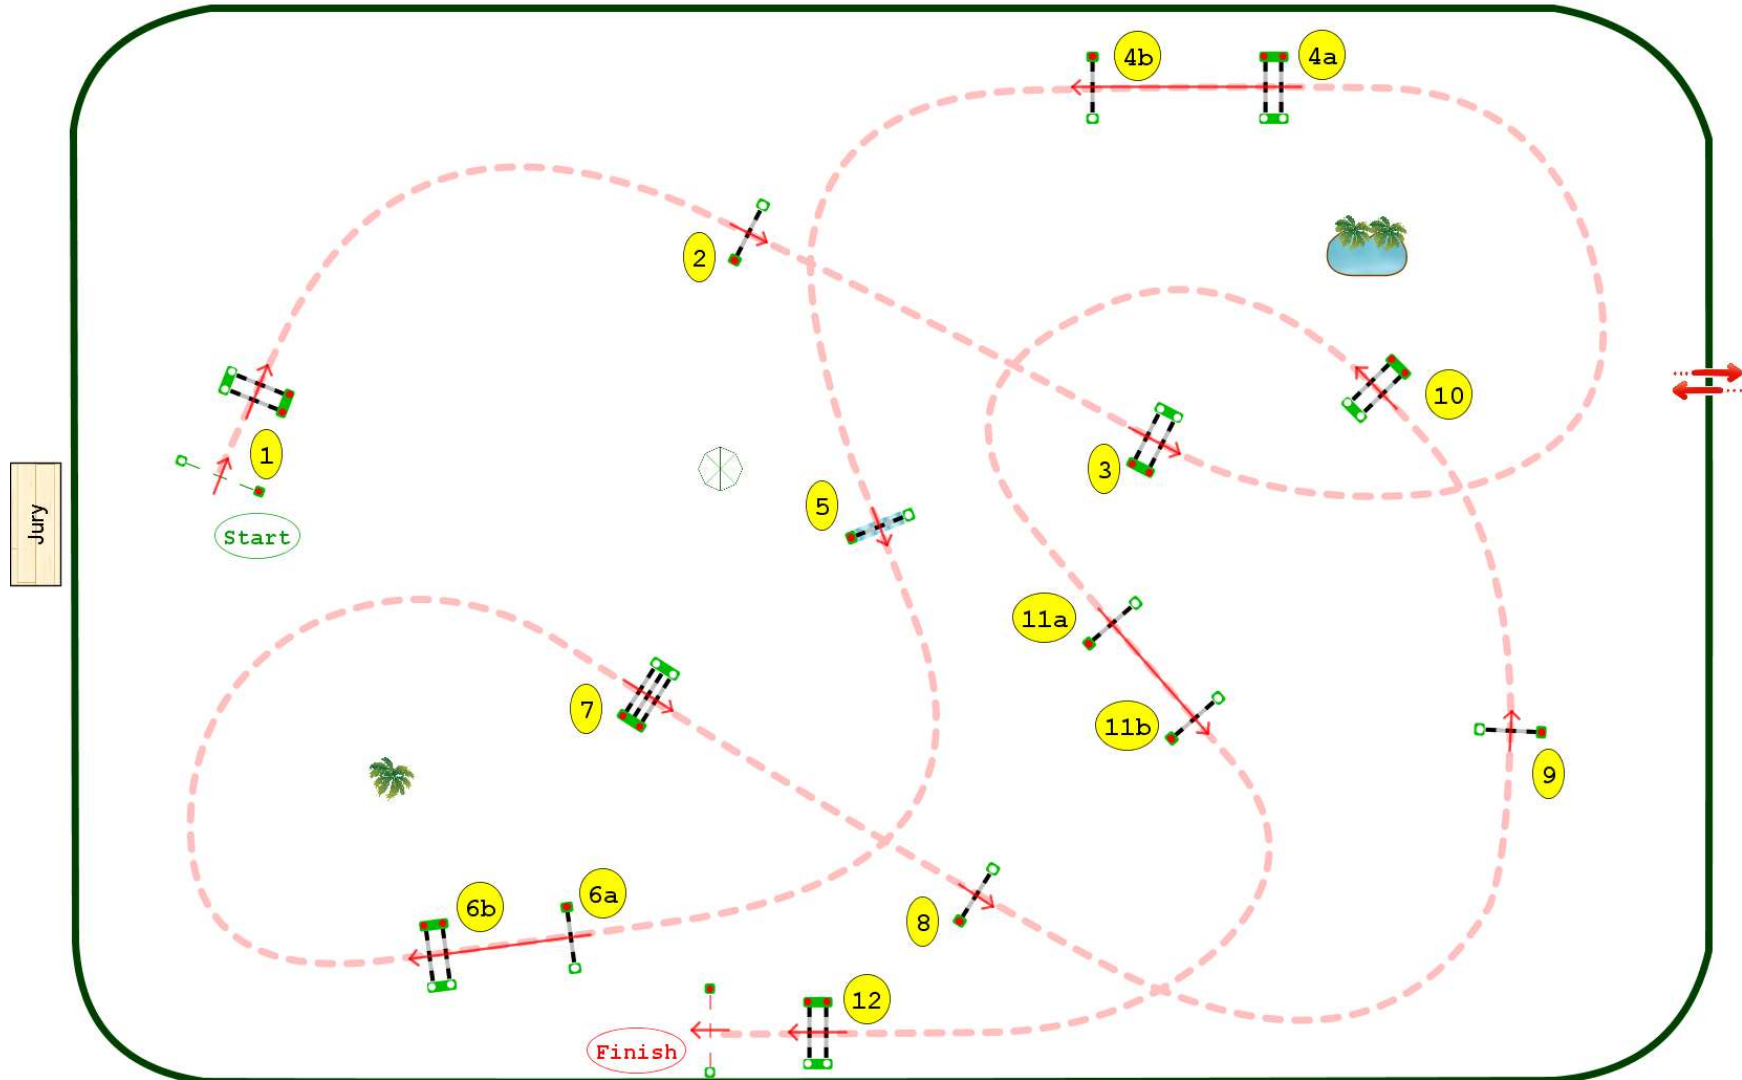

Height : 1.4m
Class speed : 350m/m

Table of A against the penalties : clock
Article : 238.2.1
Length : 480.0m
Time allowed : 83s
Time limit : 166s

Table of Without jump-off penalties :

TC Haras de Jardy - CSI - Prix Toubin Clément**