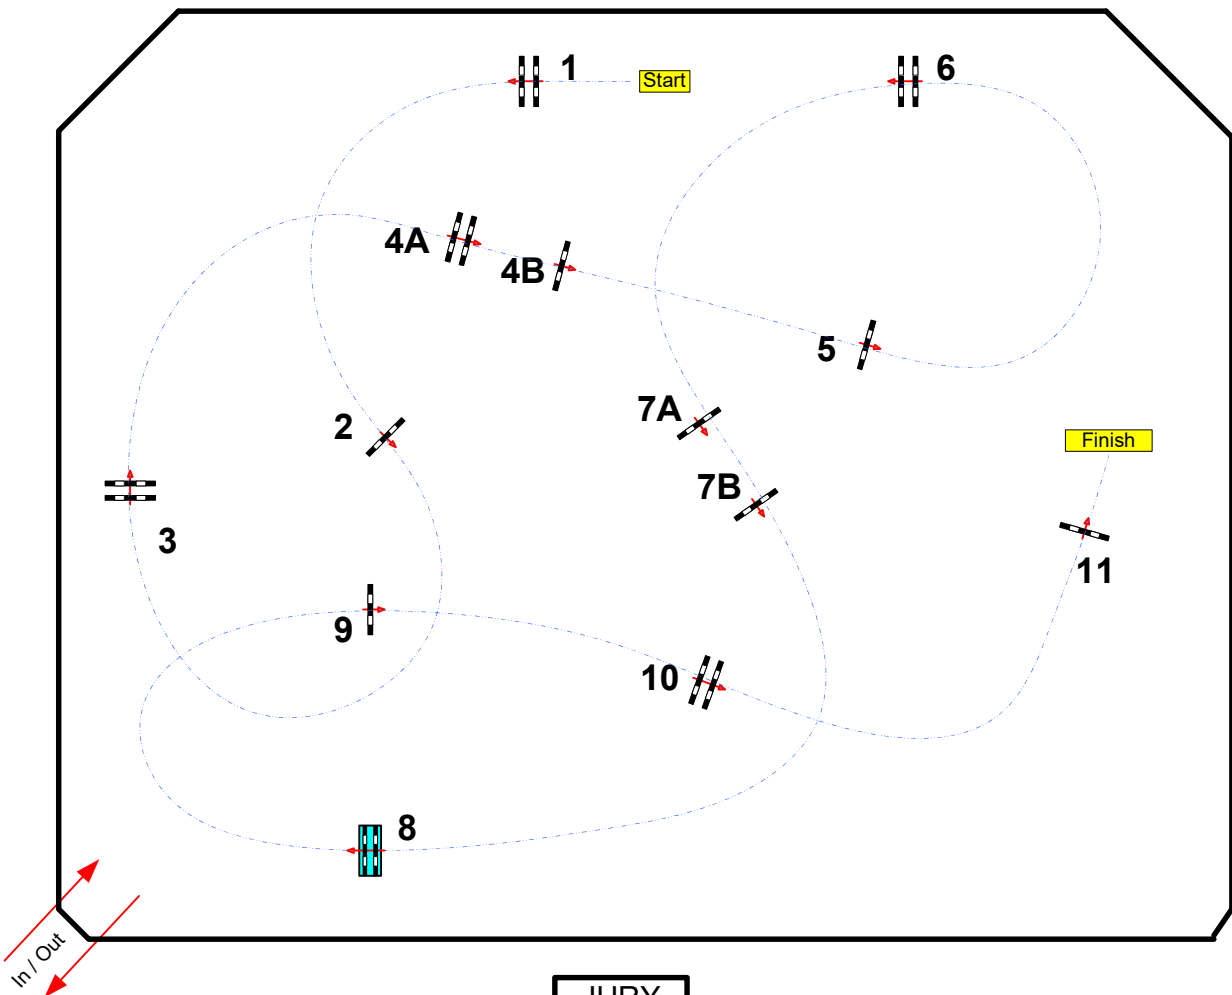

Table: A
 AGAINST THE CLOCK
 FEI RG / Art. 238.2.1
 Height: 1,15 m

Speed: 350 m/min
 Length: 440 m
 Time allowed: 76 sec
 Time limit: 152 sec

Obstacles: 1 A 11
 Efforts: 13
 Penalty sec
 Closed combination:

CSI P - ST

1st Jump-off:

Length: 0 m
 Time allowed: 0 sec
 Time limit: 0 sec

Chefs de piste :

Quentin PERNEY
 Nicolas DELERUE
 Rémi DUPEUX